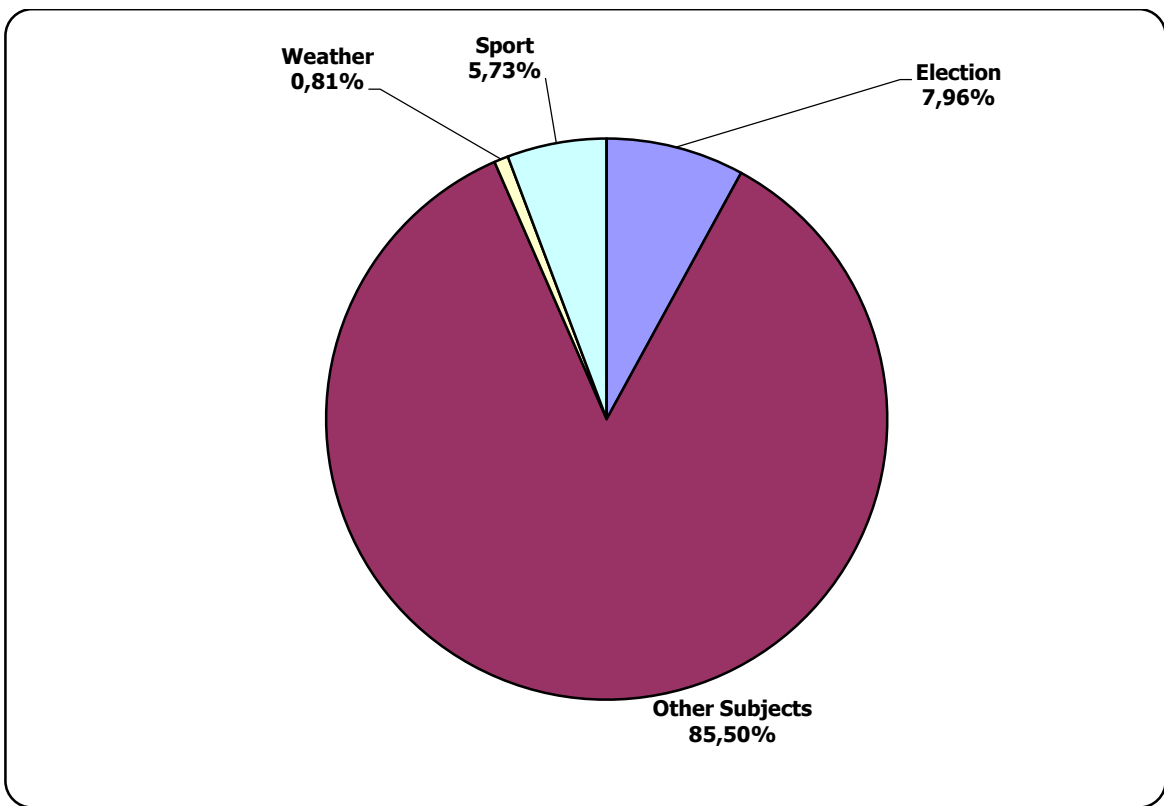

Measured in cm2

TUT.BY

Measured in cm2

Naviny-rehijon (Regional News) of the Mahiloŭ Regional TV

Measured in hours, minutes, seconds (0:02:45)

Naviny. Homiel of the Homiel Regional TV

Measured in hours, minutes, seconds (0:02:45)

0:02:36
0:02:18
0:02:01
0:01:44
0:01:26
0:01:09
0:00:52
0:00:35
0:00:17
0:00:00

Słonimski Vieśnik (Słonim Herald)

Measured in hours, minutes, seconds (0:02:45)

The Hazieta Słonimskaja (Słonim Paper)

Measured in cm²