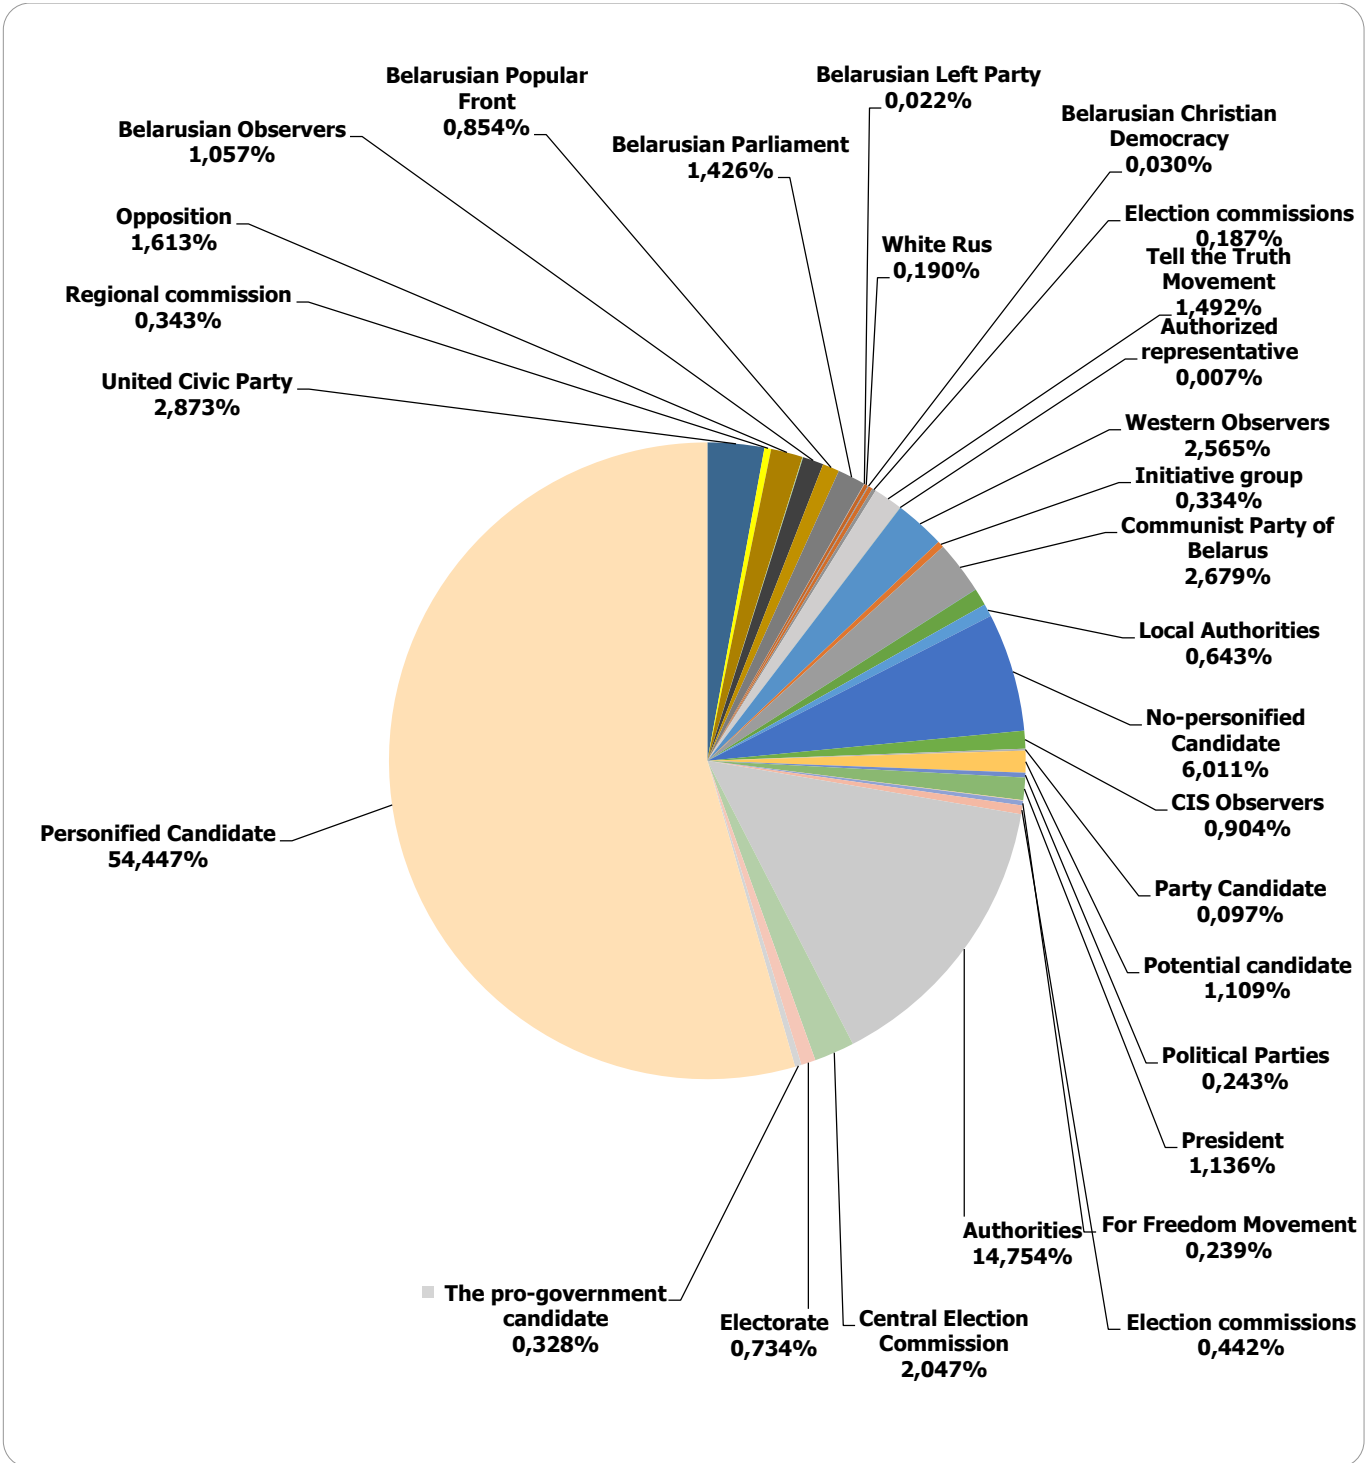

Measured in hours, minutes, seconds (0:02:45)

Radyjofakt (Radiofact) on the 1st Channel of the National Radio

Measured in hours, minutes, seconds (0:02:45)

Narodnaja Vola (People's Will)

Measured in cm2

BELTA.BY

Measured in cm2

TUT.BY

Measured in cm2

Naviny-rehijon (Regional News) of the Mahiloŭ Regional TV

Measured in hours, minutes, seconds (0:02:45)

Naviny. Homiel of the Homiel Regional TV

Measured in hours, minutes, seconds (0:02:45)