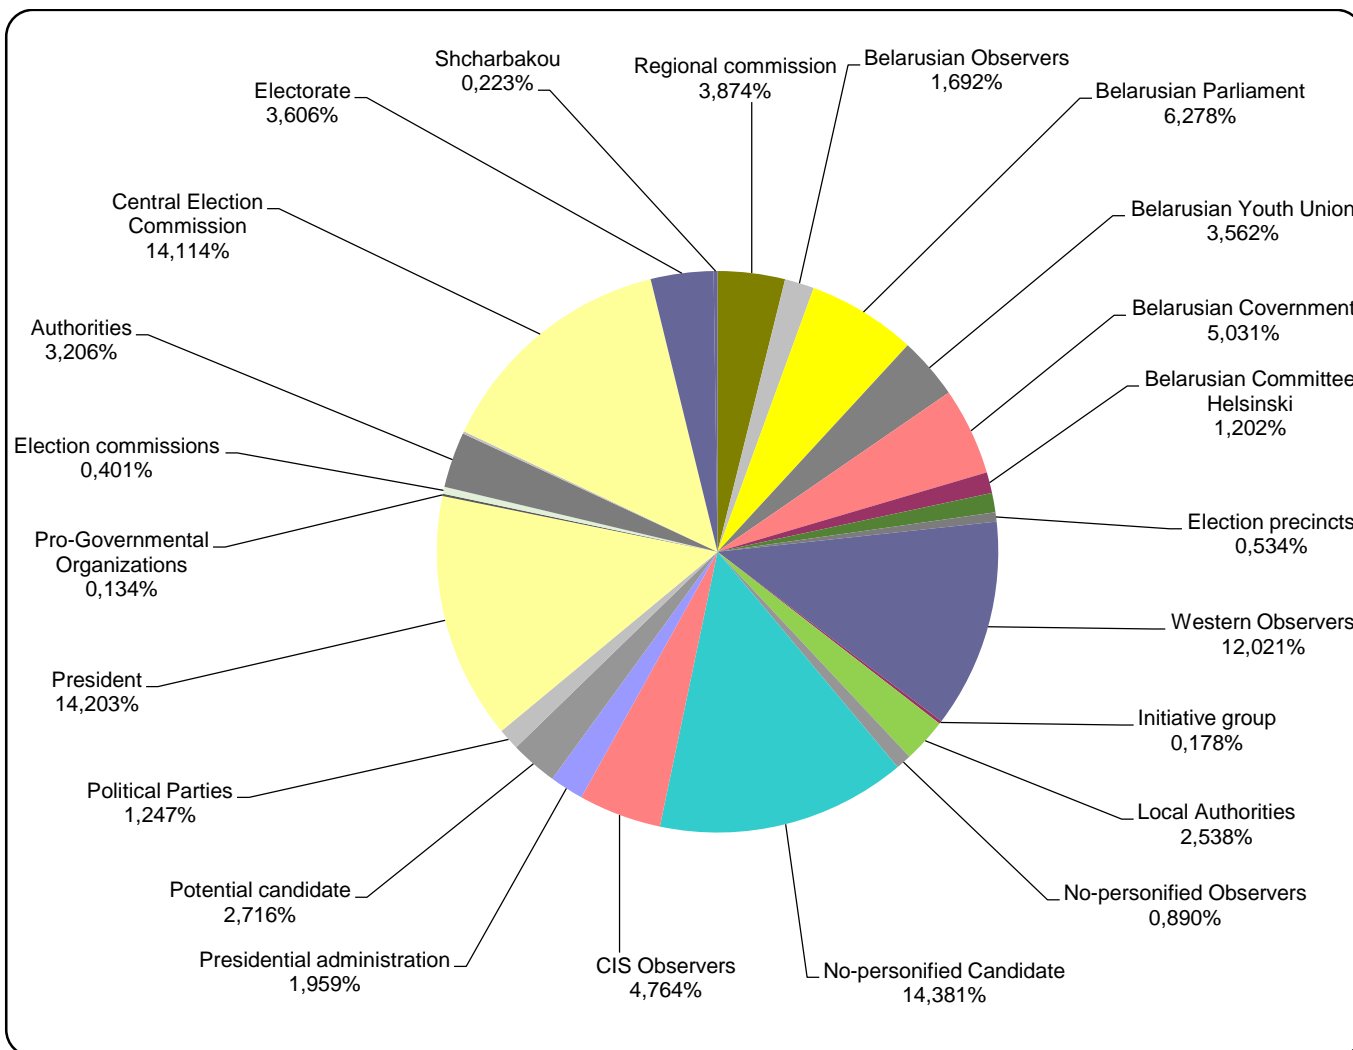

BELARUSIAN PARLAMENT ELECTIONS 2016

15.08 - 03.09.2016

Panorama (Panorama) news programme on Belarus 1 TV station

Measured in hours, minutes, seconds (0:02:45)

Nashi Novosti (Our News) news programme on ONT TV station

Measured in hours, minutes, seconds (0:02:45)

Radyjofakt (Radiofact) on the 1st Channel of the National Radio

Measured in hours, minutes, seconds (0:02:45)

Narodnaja Vola (People's Will)

Measured in cm2

BELTA.BY

Measured in cm2

TUT.BY

Measured in cm2

Naviny-rehijon (Regional News) of the Mahiloŭ Regional TV

Measured in hours, minutes, seconds (0:02:45)

Naviny. Homiel of the Homiel Regional TV

Measured in hours, minutes, seconds (0:02:45)

0:02:36
0:02:18
0:02:01
0:01:44
0:01:26
0:01:09
0:00:52
0:00:35
0:00:17
0:00:00

Słonimski Vieśnik (Słonim Herald)

Measured in hours, minutes, seconds (0:02:45)

The Hazieta Słonimskaja (Słonim Paper)

Measured in cm²