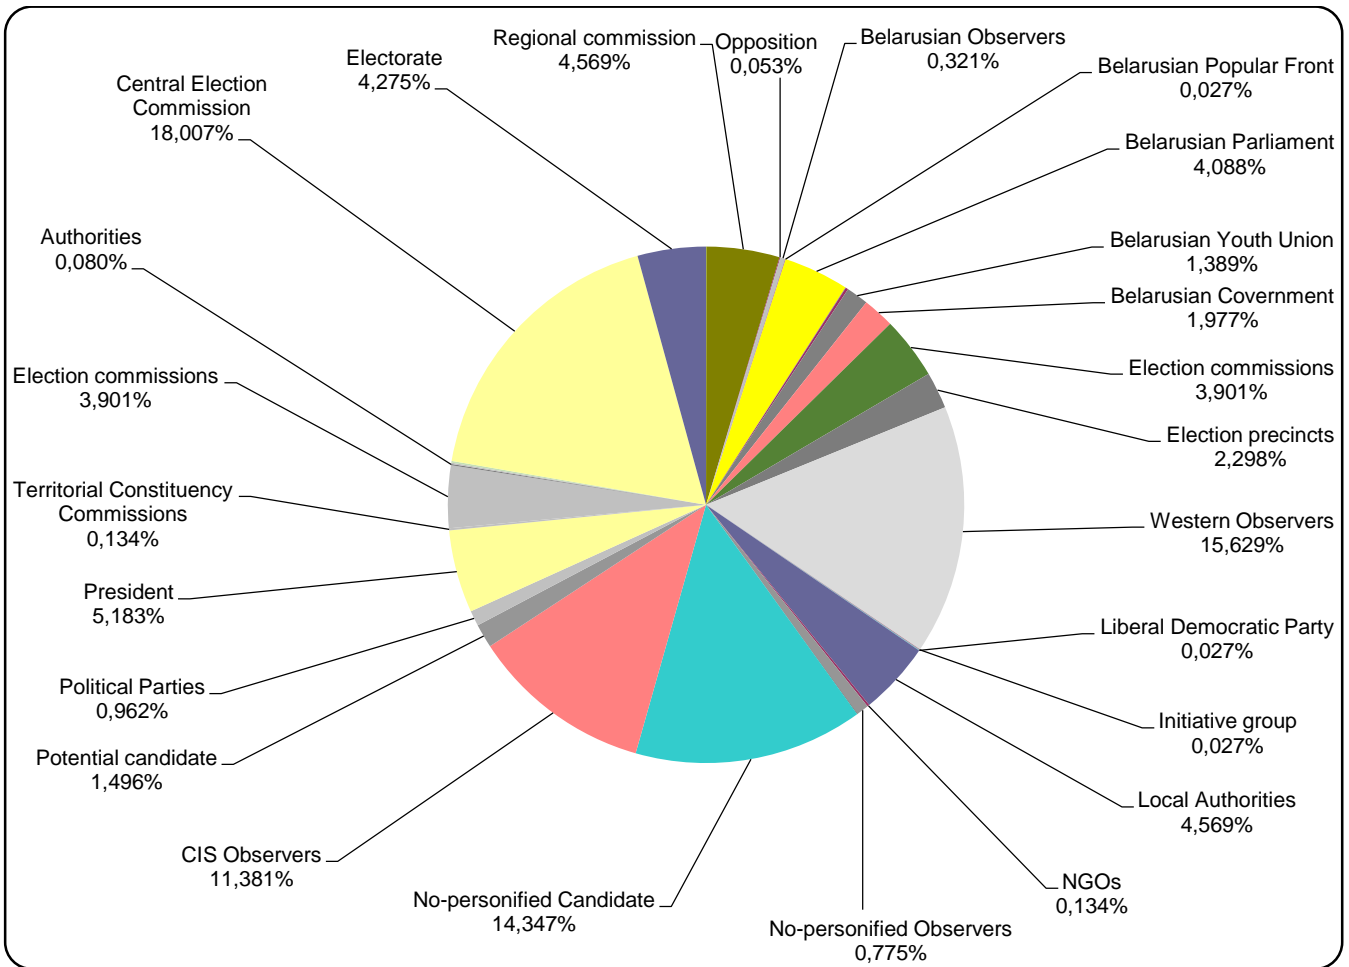

BELARUSIAN PARLAMENT ELECTIONS 2016

15.08 - 03.09.2016

Panorama (Panorama) news programme on Belarus 1 TV station

Measured in hours, minutes, seconds (0:02:45)

Nashi Novosti (Our News) news programme on ONT TV station

Measured in hours, minutes, seconds (0:02:45)

Radyjofakt (Radiofact) on the 1st Channel of the National Radio

Measured in hours, minutes, seconds (0:02:45)

Narodnaja Vola (People's Will)

Measured in cm2

BELTA.BY

Measured in cm2

TUT.BY

Measured in cm2

Naviny-rehijon (Regional News) of the Mahiloŭ Regional TV

Measured in hours, minutes, seconds (0:02:45)

Naviny. Homiel of the Homiel Regional TV

Measured in hours, minutes, seconds (0:02:45)

0:02:36
0:02:18
0:02:01
0:01:44
0:01:26
0:01:09
0:00:52
0:00:35
0:00:17
0:00:00

Słonimski Vieśnik (Słonim Herald)

Measured in hours, minutes, seconds (0:02:45)

The Hazieta Słonimskaja (Słonim Paper)

Measured in cm²