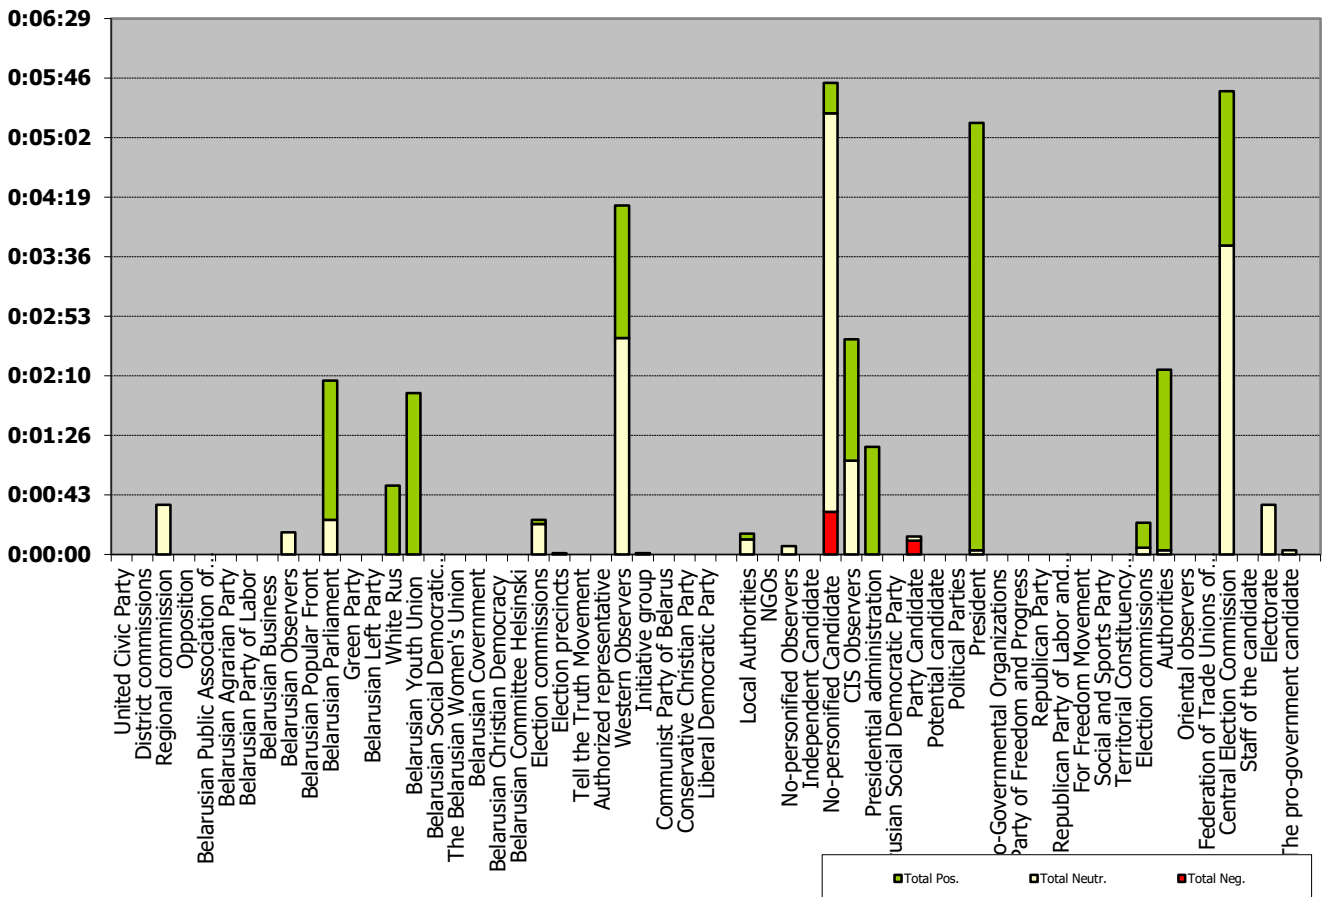

BELARUSIAN PARLAMENT ELECTIONS 2016

15.08 - 03.09.2016

Panorama (Panorama) news programme on Belarus 1 TV station

Measured in hours, minutes, seconds (0:02:45)

Nashi Novosti (Our News) news programme on ONT TV station

Measured in hours, minutes, seconds (0:02:45)

Radyjofakt (Radiofact) on the 1st Channel of the National Radio

Measured in hours, minutes, seconds (0:02:45)

Narodnaja Vola (People's Will)

Measured in cm2

BELTA.BY

Measured in cm2

TUT.BY

Measured in cm2

Naviny-rehijon (Regional News) of the Mahiloŭ Regional TV

Measured in hours, minutes, seconds (0:02:45)

Naviny. Homiel of the Homiel Regional TV

Measured in hours, minutes, seconds (0:02:45)

0:02:36
0:02:18
0:02:01
0:01:44
0:01:26
0:01:09
0:00:52
0:00:35
0:00:17
0:00:00

Słonimski Vieśnik (Słonim Herald)

Measured in hours, minutes, seconds (0:02:45)

The Hazieta Słonimskaja (Słonim Paper)

Measured in cm²