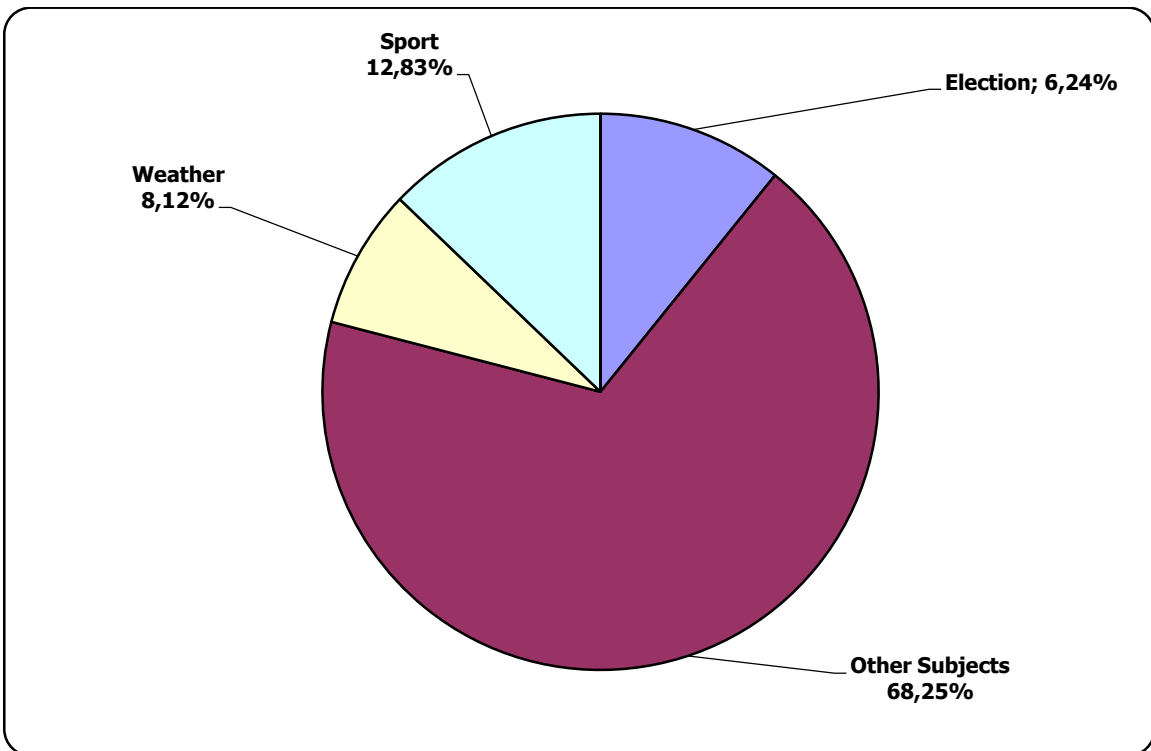

Measured in hours, minutes, seconds (0:02:45)

Radyjofakt (Radiofact) on the 1st Channel of the National Radio

Measured in hours, minutes, seconds (0:02:45)

Narodnaja Vola (People's Will)

Measured in cm2

BELTA.BY

Measured in cm2

TUT.BY

Measured in cm2

Naviny-rehijon (Regional News) of the Mahiloŭ Regional TV

Measured in hours, minutes, seconds (0:02:45)

Naviny. Homiel of the Homiel Regional TV

Measured in hours, minutes, seconds (0:02:45)