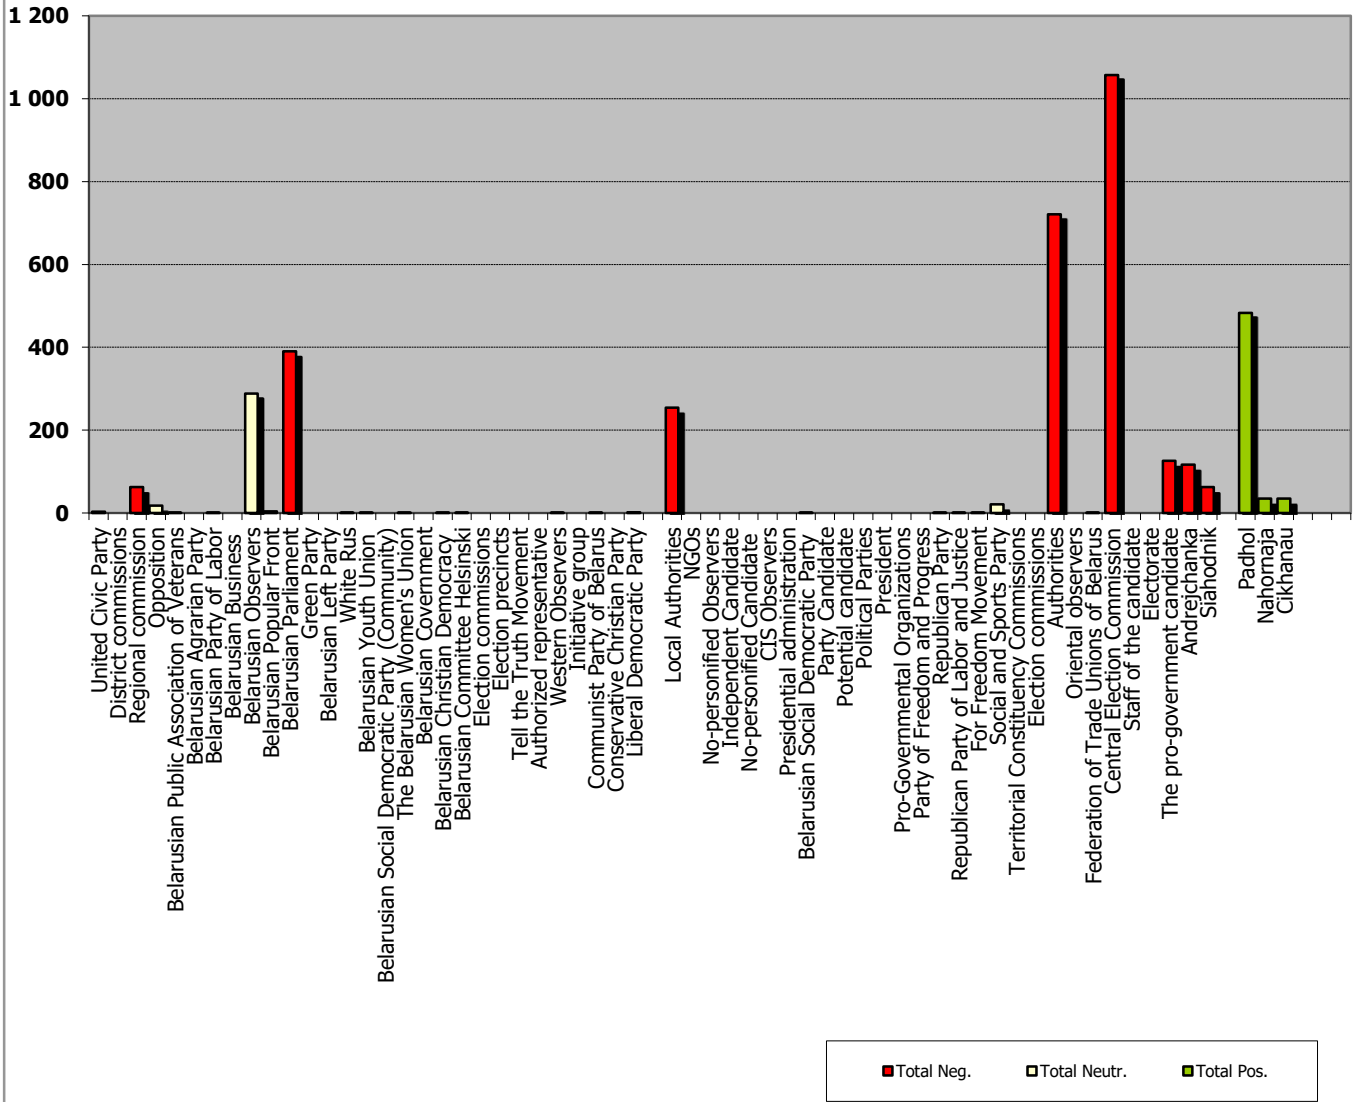

Measured in hours, minutes, seconds (0:02:45)

Radyjofakt (Radiofact) on the 1st Channel of the National Radio

Measured in hours, minutes, seconds (0:02:45)

Narodnaja Vola (People's Will)

Measured in cm2

BELTA.BY

Measured in cm2

TUT.BY

Measured in cm2

Naviny-rehijon (Regional News) of the Mahiloŭ Regional TV

Measured in hours, minutes, seconds (0:02:45)

Naviny. Homiel of the Homiel Regional TV

Measured in hours, minutes, seconds (0:02:45)

0:02:36
0:02:18
0:02:01
0:01:44
0:01:26
0:01:09
0:00:52
0:00:35
0:00:17
0:00:00

Słonimski Vieśnik (Słonim Herald)

Measured in hours, minutes, seconds (0:02:45)

The Hazieta Słonimskaja (Słonim Paper)

Measured in cm²