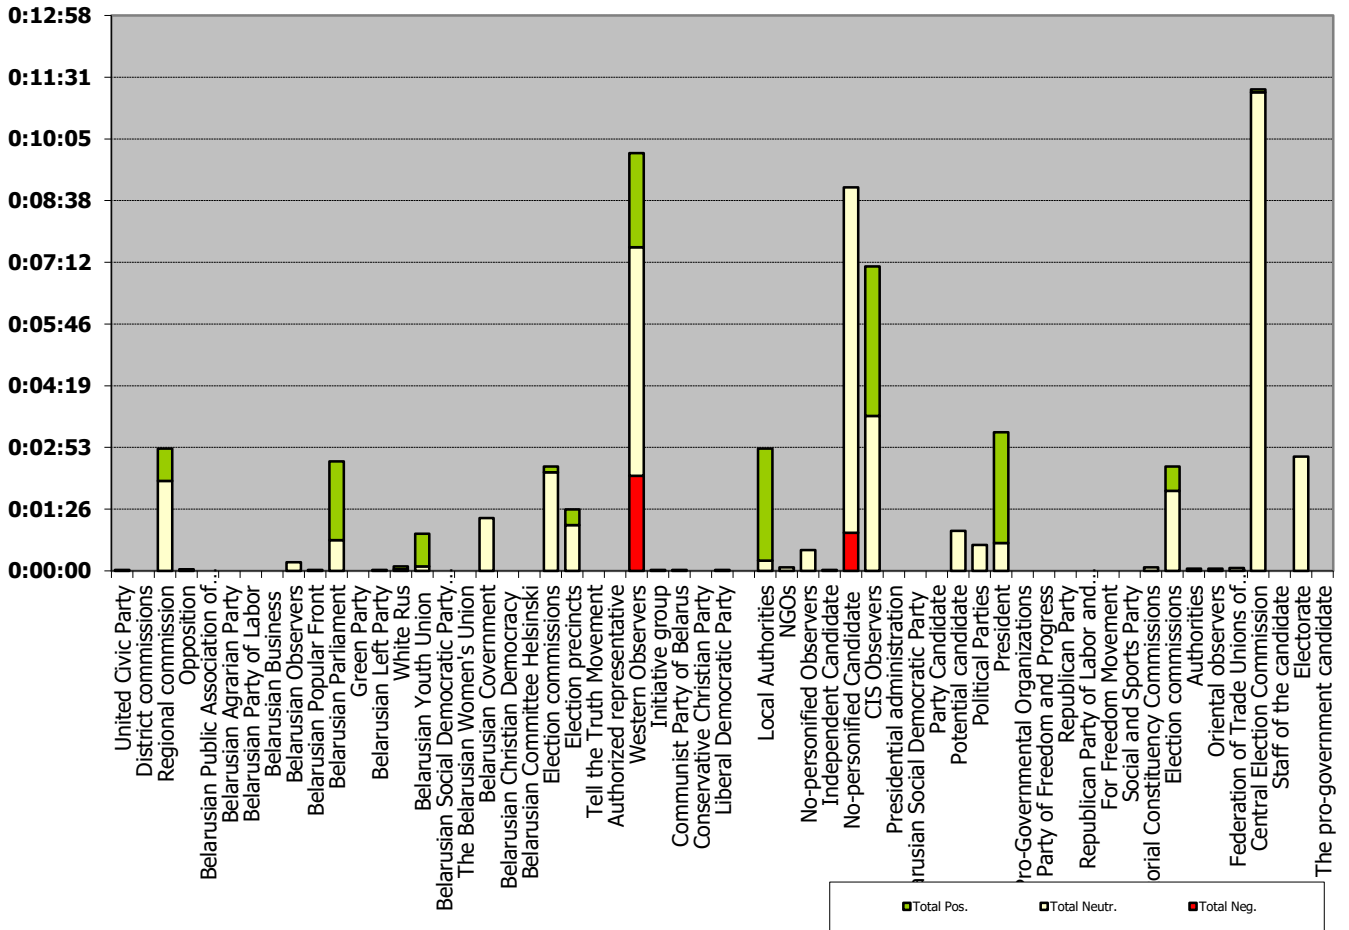

Measured in hours, minutes, seconds (0:02:45)

Radyjofakt (Radiofact) on the 1st Channel of the National Radio

Measured in hours, minutes, seconds (0:02:45)

Narodnaja Vola (People's Will)

Measured in cm2

BELTA.BY

Measured in cm2

TUT.BY

Measured in cm2

Naviny-rehijon (Regional News) of the Mahiloŭ Regional TV

Measured in hours, minutes, seconds (0:02:45)

Naviny. Homiel of the Homiel Regional TV

Measured in hours, minutes, seconds (0:02:45)