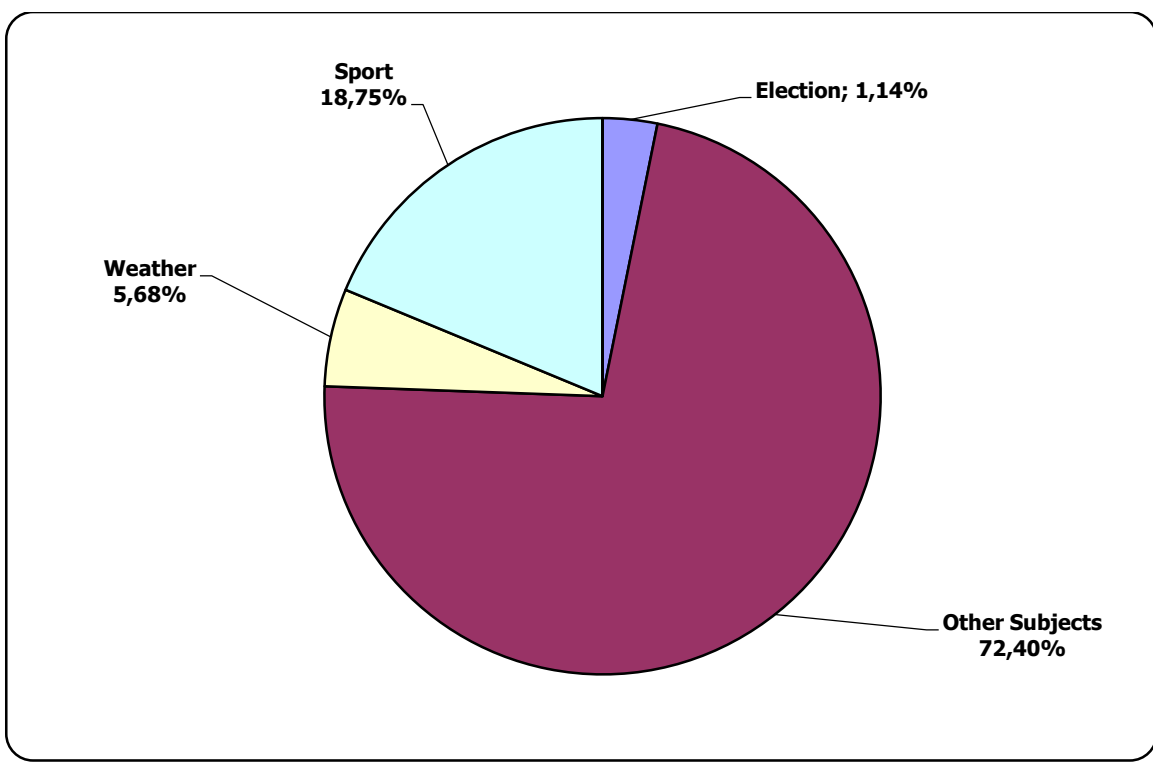

BELARUSIAN PARLAMENT ELECTIONS 2016

15.08 - 03.09.2016

Panorama (Panorama) news programme on Belarus 1 TV station

Measured in hours, minutes, seconds (0:02:45)

Nashi Novosti (Our News) news programme on ONT TV station

Measured in hours, minutes, seconds (0:02:45)

Radyjofakt (Radiofact) on the 1st Channel of the National Radio

Measured in hours, minutes, seconds (0:02:45)

Narodnaja Vola (People's Will)

Measured in cm2

BELTA.BY

0:02:36
0:02:18
0:02:01
0:01:44
0:01:26
0:01:09
0:00:52
0:00:35
0:00:17
0:00:00

Słonimski Vieśnik (Słonim Herald)

Measured in hours, minutes, seconds (0:02:45)

The Hazieta Słonimskaja (Słonim Paper)

Measured in cm²