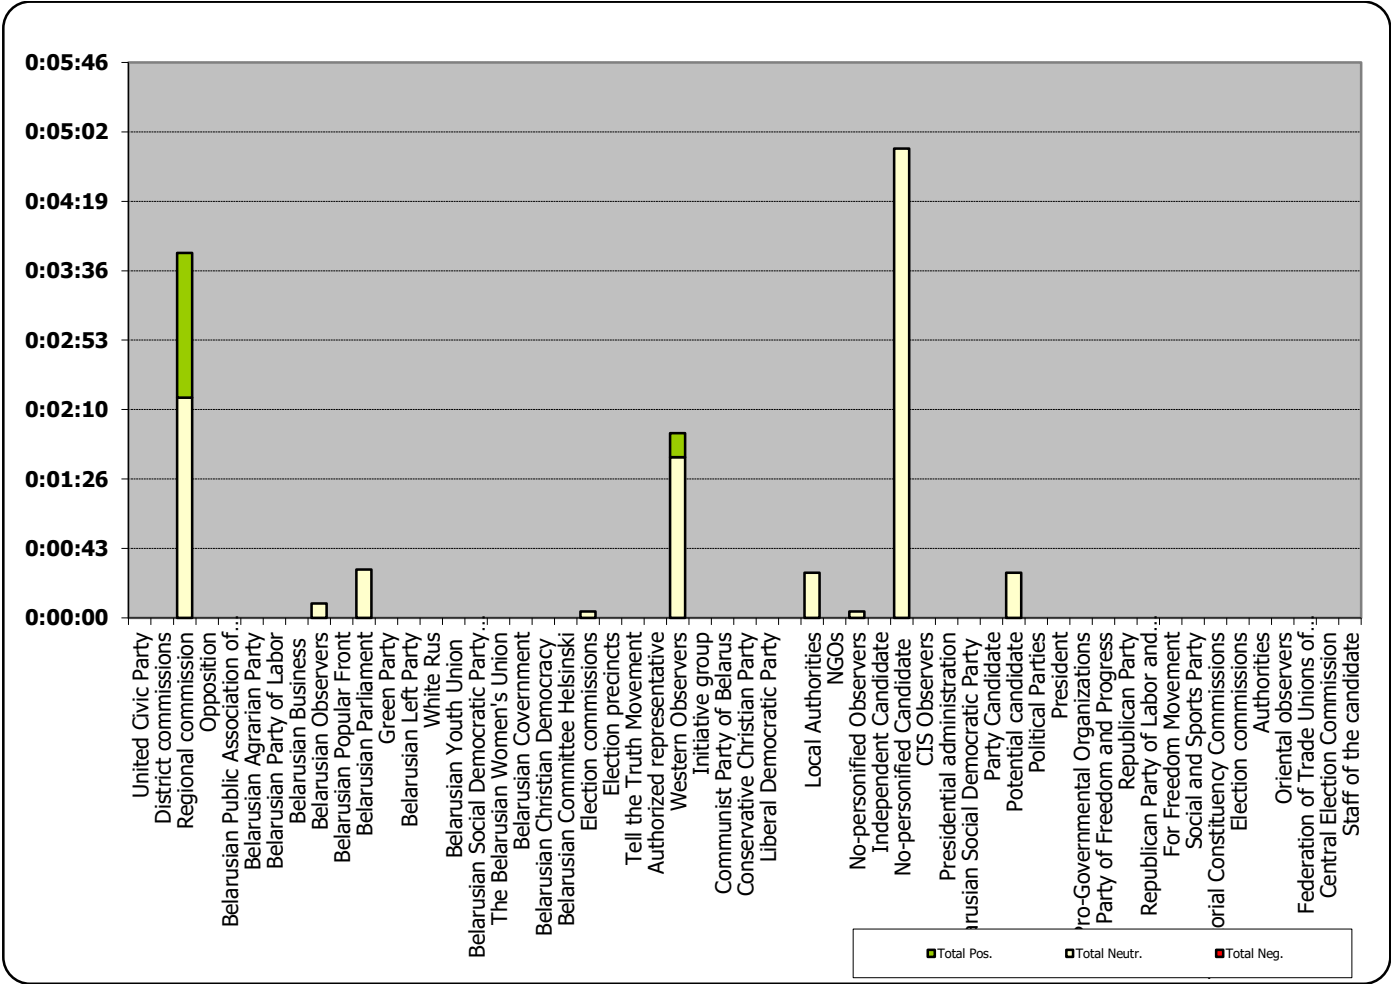

Measured in cm2

TUT.BY

Measured in cm2

Naviny-rehijon (Regional News) of the Mahiloŭ Regional TV

Measured in hours, minutes, seconds (0:02:45)

Naviny. Homiel of the Homiel Regional TV

Measured in hours, minutes, seconds (0:02:45)

0:02:36
0:02:18
0:02:01
0:01:44
0:01:26
0:01:09
0:00:52
0:00:35
0:00:17
0:00:00

Słonimski Vieśnik (Słonim Herald)

Measured in hours, minutes, seconds (0:02:45)

The Hazieta Słonimskaja (Słonim Paper)

Measured in cm²