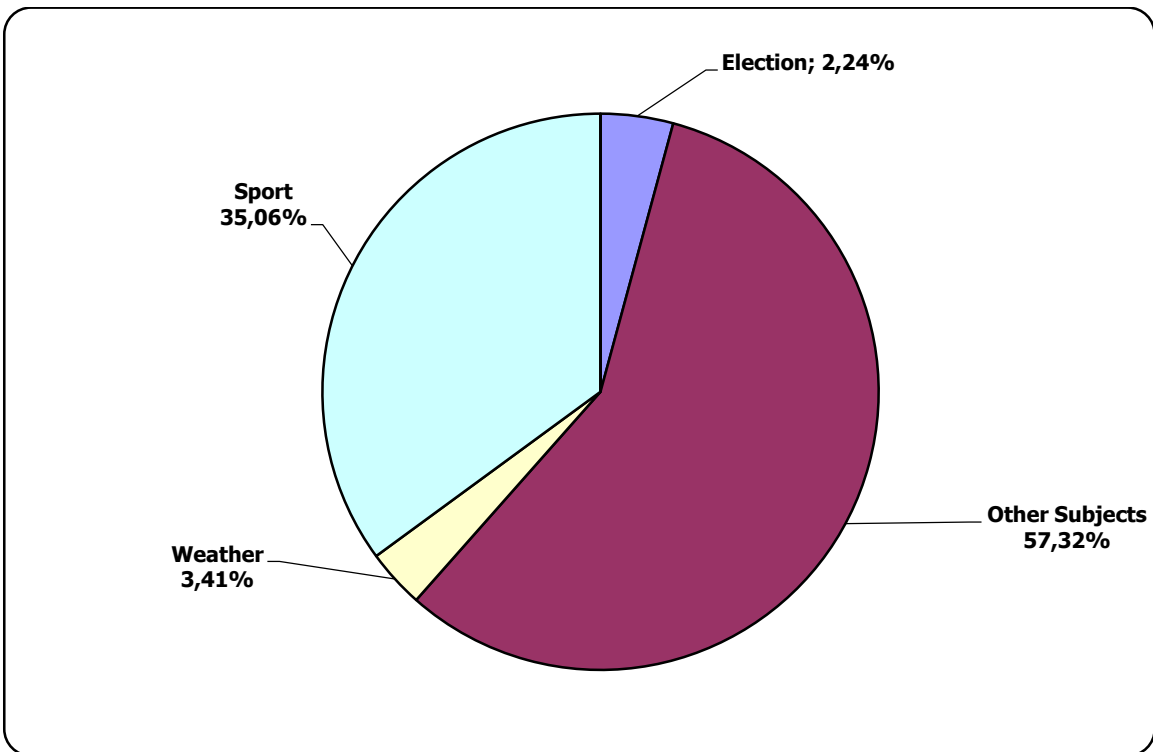

BELARUSIAN PARLAMENT ELECTIONS 2016

15.08 - 03.09.2016

Panorama (Panorama) news programme on Belarus 1 TV station

Measured in hours, minutes, seconds (0:02:45)

Nashi Novosti (Our News) news programme on ONT TV station

Measured in hours, minutes, seconds (0:02:45)

Radyjofakt (Radiofact) on the 1st Channel of the National Radio

Measured in hours, minutes, seconds (0:02:45)

Narodnaja Vola (People's Will)

Measured in cm2

BELTA.BY

0:02:36
0:02:18
0:02:01
0:01:44
0:01:26
0:01:09
0:00:52
0:00:35
0:00:17
0:00:00

Słonimski Vieśnik (Słonim Herald)

Measured in hours, minutes, seconds (0:02:45)

The Hazieta Słonimskaja (Słonim Paper)

Measured in cm²