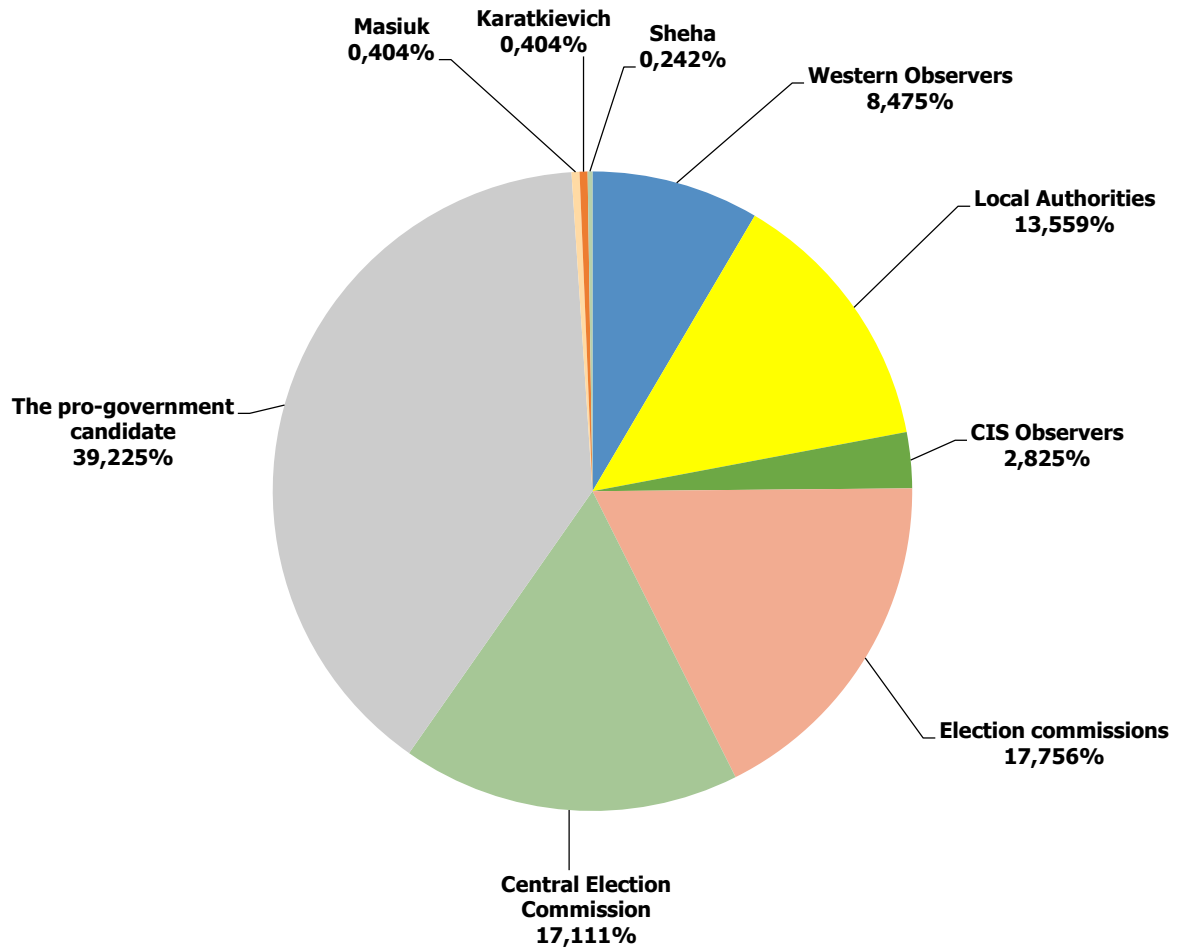

Measured in cm2

TUT.BY

Measured in cm2

Naviny-rehijon (Regional News) of the Mahiloŭ Regional TV

Measured in hours, minutes, seconds (0:02:45)

Naviny. Homiel of the Homiel Regional TV

Measured in hours, minutes, seconds (0:02:45)

0:02:36
0:02:18
0:02:01
0:01:44
0:01:26
0:01:09
0:00:52
0:00:35
0:00:17
0:00:00

Słonimski Vieśnik (Słonim Herald)

Measured in hours, minutes, seconds (0:02:45)

The Hazieta Słonimskaja (Słonim Paper)

Measured in cm²