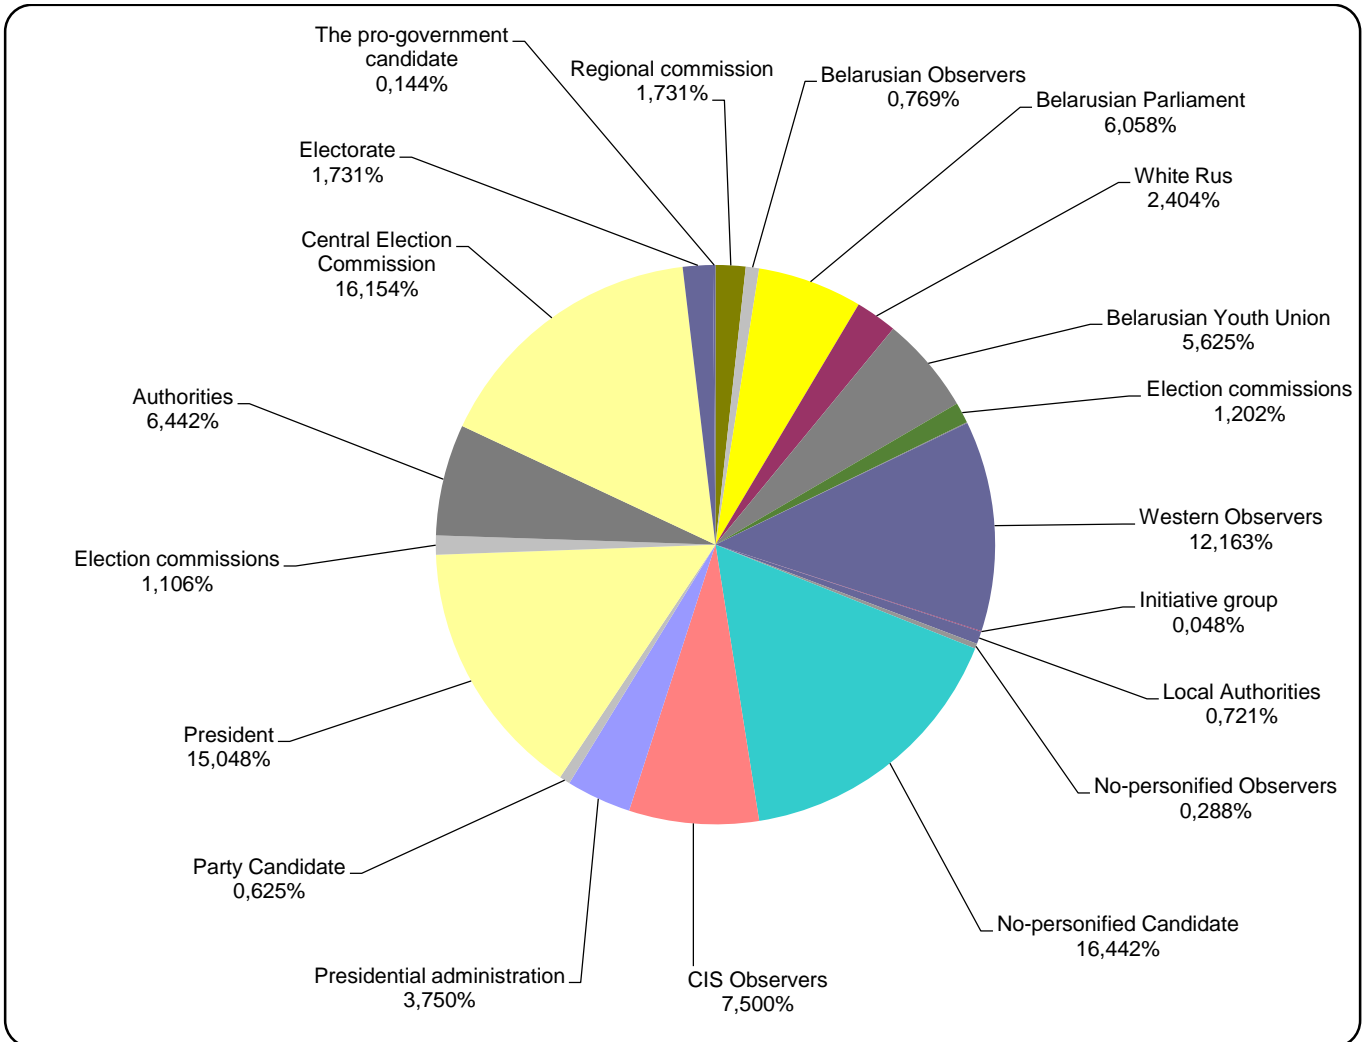

BELARUSIAN PARLAMENT ELECTIONS 2016

15.08 - 03.09.2016

Panorama (Panorama) news programme on Belarus 1 TV station

Measured in hours, minutes, seconds (0:02:45)

Nashi Novosti (Our News) news programme on ONT TV station

Measured in hours, minutes, seconds (0:02:45)

Radyjofakt (Radiofact) on the 1st Channel of the National Radio

Measured in hours, minutes, seconds (0:02:45)

Narodnaja Vola (People's Will)

Measured in cm2

BELTA.BY

Measured in cm2

TUT.BY

Measured in cm2

Naviny-rehijon (Regional News) of the Mahiloŭ Regional TV

Measured in hours, minutes, seconds (0:02:45)

Naviny. Homiel of the Homiel Regional TV

Measured in hours, minutes, seconds (0:02:45)

0:02:36
0:02:18
0:02:01
0:01:44
0:01:26
0:01:09
0:00:52
0:00:35
0:00:17
0:00:00

Słonimski Vieśnik (Słonim Herald)

Measured in hours, minutes, seconds (0:02:45)

The Hazieta Słonimskaja (Słonim Paper)

Measured in cm²