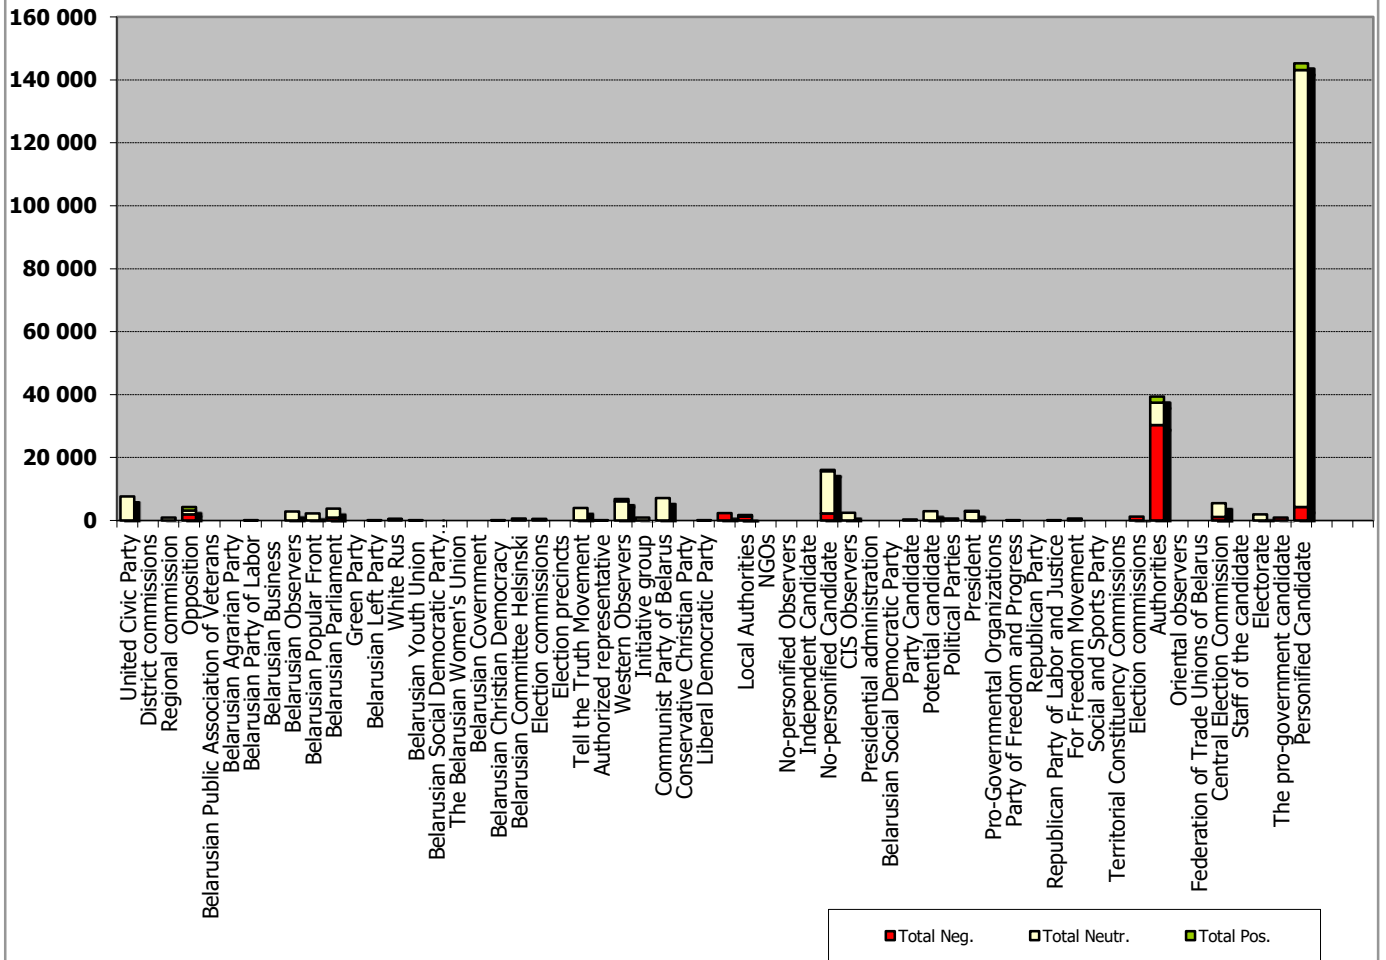

Measured in cm2

TUT.BY

Measured in cm2

Naviny-rehijon (Regional News) of the Mahiloŭ Regional TV

Measured in hours, minutes, seconds (0:02:45)

Naviny. Homiel of the Homiel Regional TV

Measured in hours, minutes, seconds (0:02:45)

0:02:36
0:02:18
0:02:01
0:01:44
0:01:26
0:01:09
0:00:52
0:00:35
0:00:17
0:00:00

Słonimski Vieśnik (Słonim Herald)

Measured in hours, minutes, seconds (0:02:45)

The Hazieta Słonimskaja (Słonim Paper)

Measured in cm²