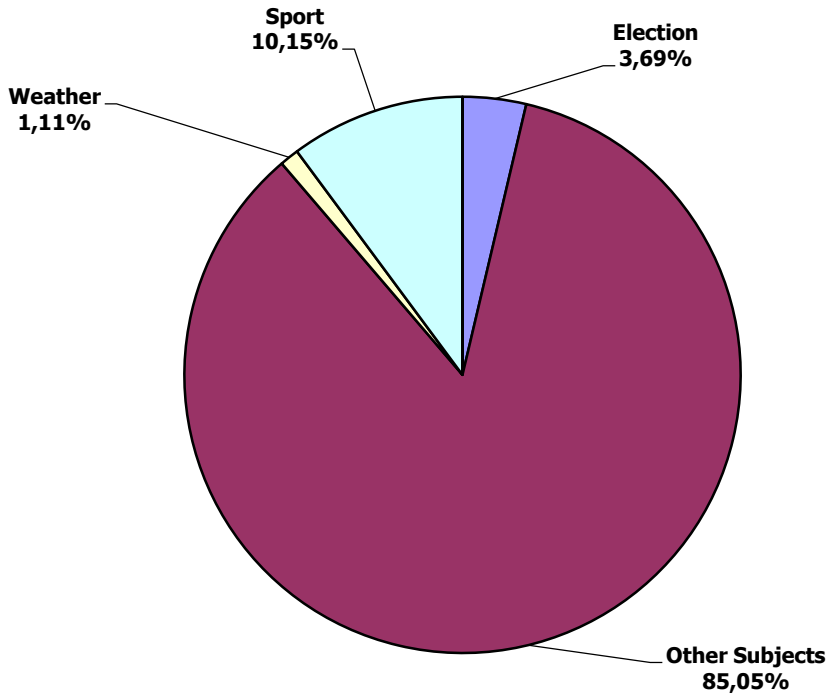

Measured in cm2

TUT.BY

Measured in cm2

Naviny-rehijon (Regional News) of the Mahiloŭ Regional TV

Measured in hours, minutes, seconds (0:02:45)

Naviny. Homiel of the Homiel Regional TV

Measured in hours, minutes, seconds (0:02:45)

0:02:36
0:02:18
0:02:01
0:01:44
0:01:26
0:01:09
0:00:52
0:00:35
0:00:17
0:00:00

Słonimski Vieśnik (Słonim Herald)

Measured in hours, minutes, seconds (0:02:45)

The Hazieta Słonimskaja (Słonim Paper)

Measured in cm²