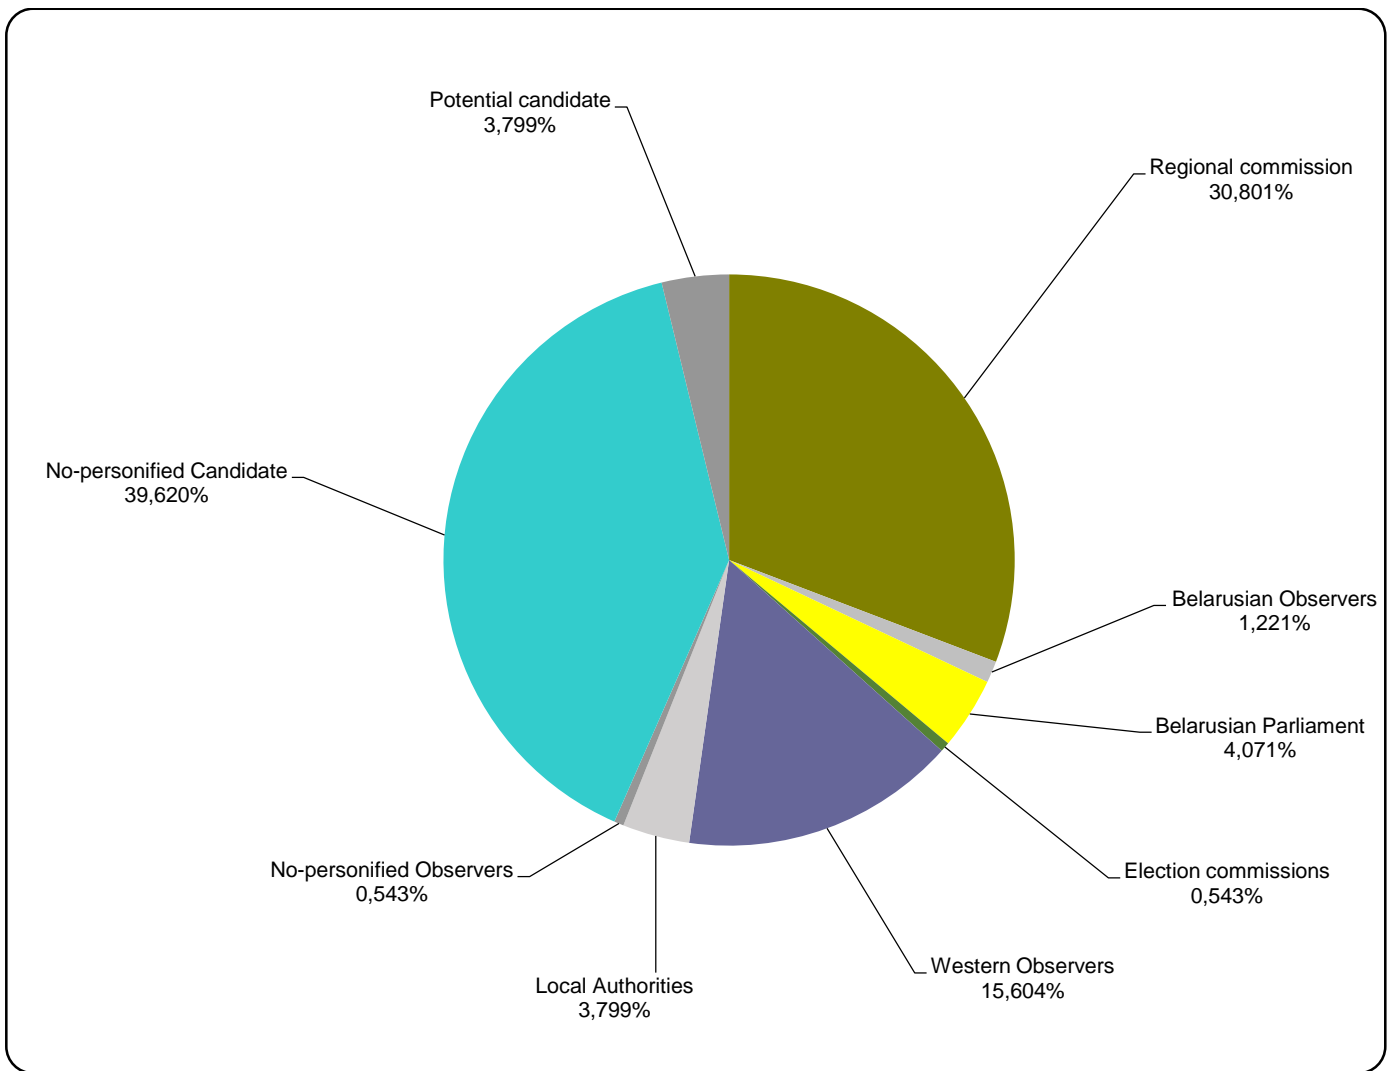

Measured in cm2

TUT.BY

Measured in cm2

Naviny-rehijon (Regional News) of the Mahiloŭ Regional TV

Measured in hours, minutes, seconds (0:02:45)

Naviny. Homiel of the Homiel Regional TV

Measured in hours, minutes, seconds (0:02:45)

0:02:36
0:02:18
0:02:01
0:01:44
0:01:26
0:01:09
0:00:52
0:00:35
0:00:17
0:00:00

Słonimski Vieśnik (Słonim Herald)

Measured in hours, minutes, seconds (0:02:45)

The Hazieta Słonimskaja (Słonim Paper)

Measured in cm²