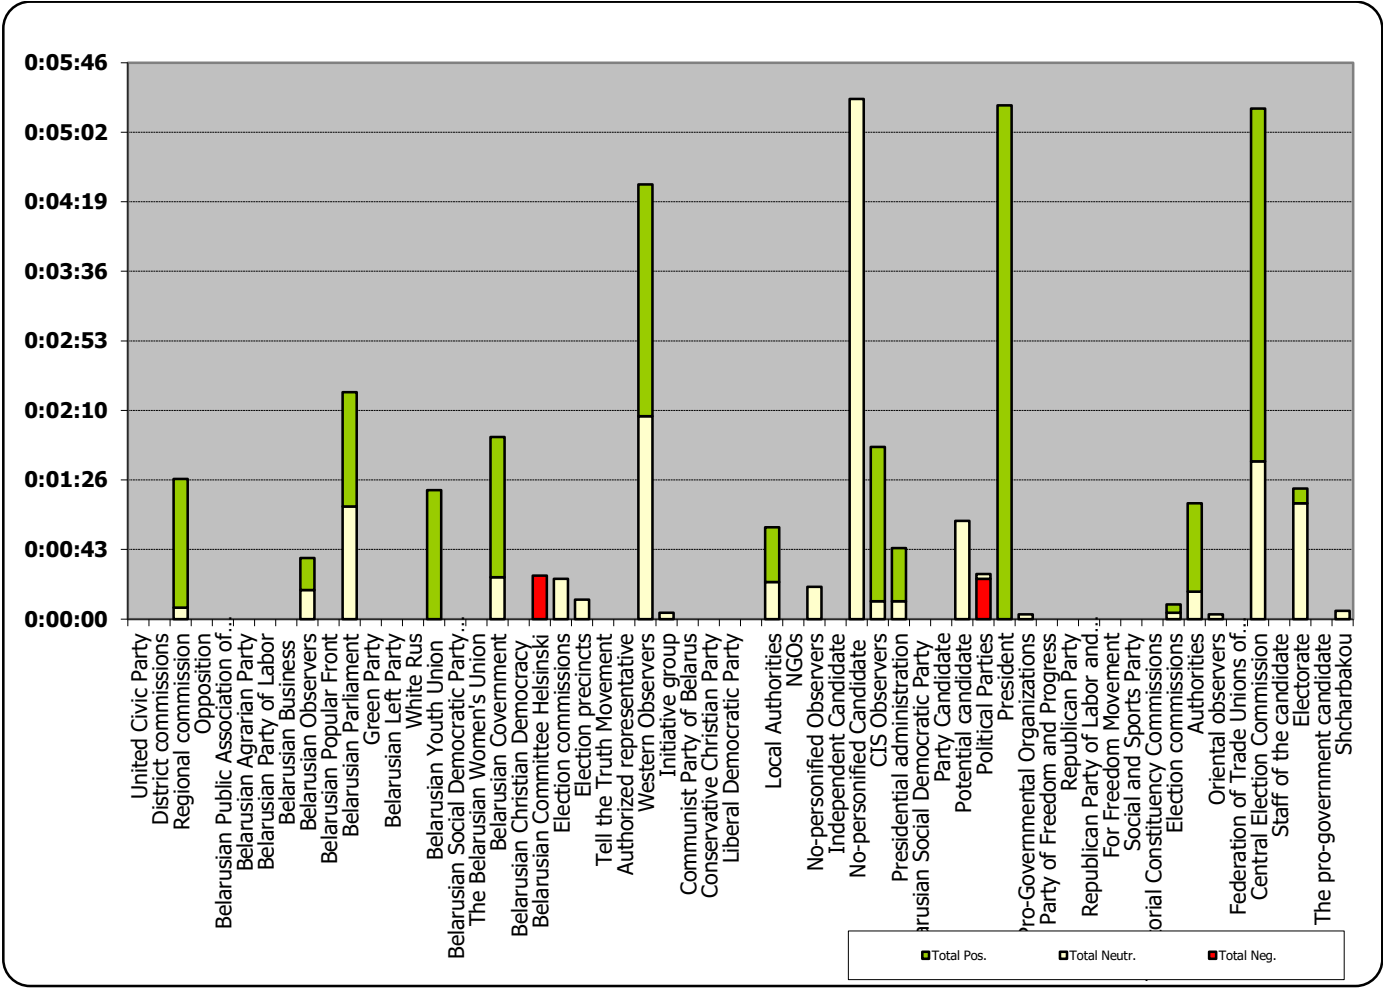

BELARUSIAN PARLAMENT ELECTIONS 2016

15.08 - 03.09.2016

Panorama (Panorama) news programme on Belarus 1 TV station

Measured in hours, minutes, seconds (0:02:45)

Nashi Novosti (Our News) news programme on ONT TV station

Measured in hours, minutes, seconds (0:02:45)

Radyjofakt (Radiofact) on the 1st Channel of the National Radio

Measured in hours, minutes, seconds (0:02:45)

Narodnaja Vola (People's Will)

Measured in cm2

BELTA.BY

Measured in cm2

TUT.BY

Measured in cm2

Naviny-rehijon (Regional News) of the Mahiloŭ Regional TV

Measured in hours, minutes, seconds (0:02:45)

Naviny. Homiel of the Homiel Regional TV

Measured in hours, minutes, seconds (0:02:45)

0:02:36
0:02:18
0:02:01
0:01:44
0:01:26
0:01:09
0:00:52
0:00:35
0:00:17
0:00:00

Słonimski Vieśnik (Słonim Herald)

Measured in hours, minutes, seconds (0:02:45)

The Hazieta Słonimskaja (Słonim Paper)

Measured in cm²