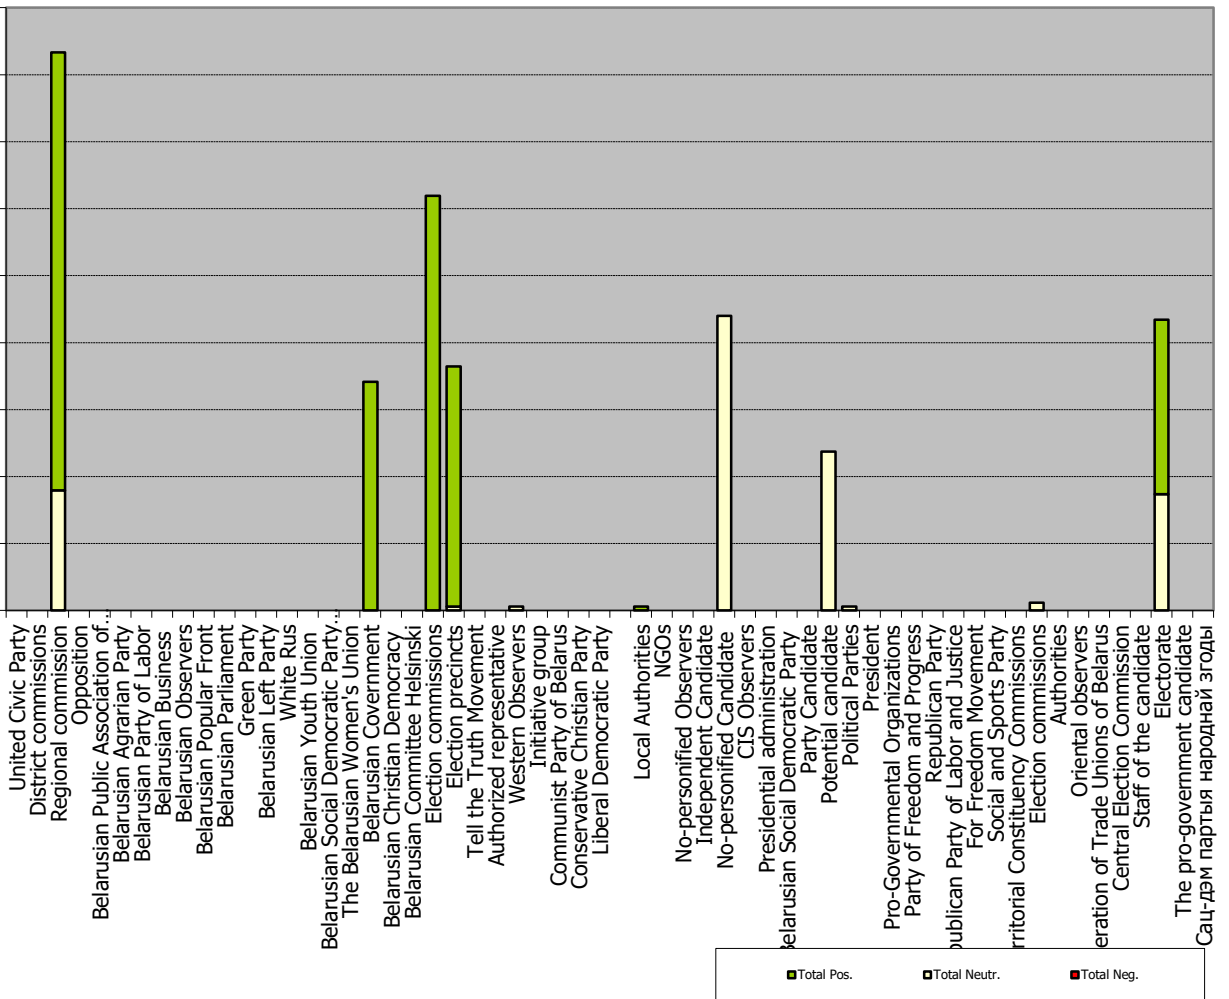

Measured in cm2

TUT.BY

Measured in cm2

Naviny-rehijon (Regional News) of the Mahiloŭ Regional TV

Measured in hours, minutes, seconds (0:02:45)

Naviny. Homiel of the Homiel Regional TV

Measured in hours, minutes, seconds (0:02:45)

0:02:36
0:02:18
0:02:01
0:01:44
0:01:26
0:01:09
0:00:52
0:00:35
0:00:17
0:00:00

Słonimski Vieśnik (Słonim Herald)

Measured in hours, minutes, seconds (0:02:45)

The Hazieta Słonimskaja (Słonim Paper)

Measured in cm²