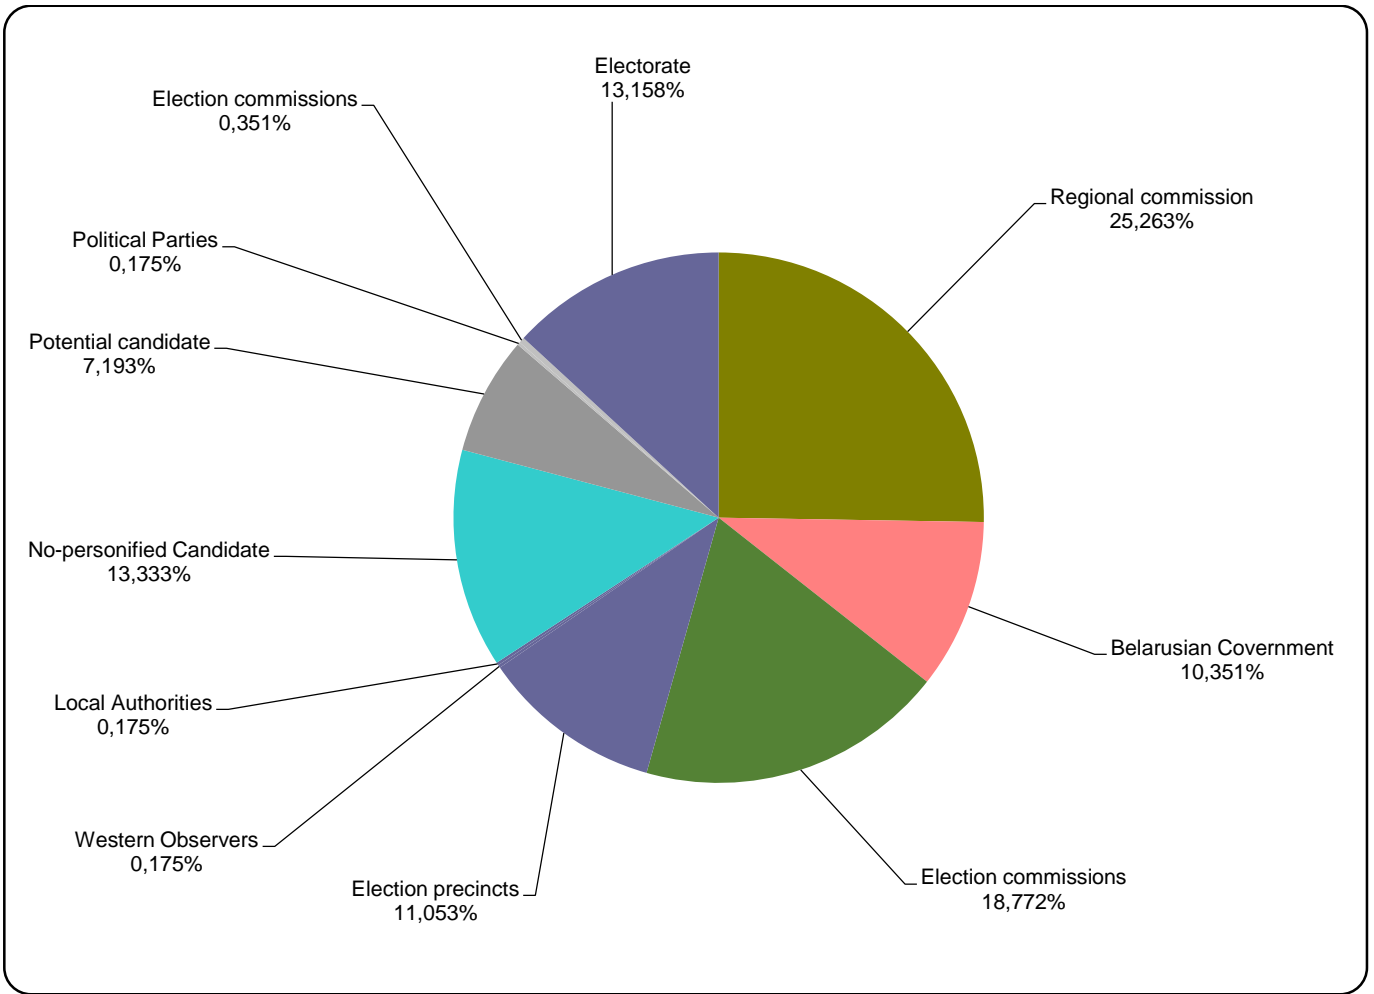

Measured in cm2

TUT.BY

Measured in cm2

Naviny-rehijon (Regional News) of the Mahiloŭ Regional TV

Measured in hours, minutes, seconds (0:02:45)

Naviny. Homiel of the Homiel Regional TV

Measured in hours, minutes, seconds (0:02:45)

0:02:36
0:02:18
0:02:01
0:01:44
0:01:26
0:01:09
0:00:52
0:00:35
0:00:17
0:00:00

Słonimski Vieśnik (Słonim Herald)

Measured in hours, minutes, seconds (0:02:45)

The Hazieta Słonimskaja (Słonim Paper)

Measured in cm²