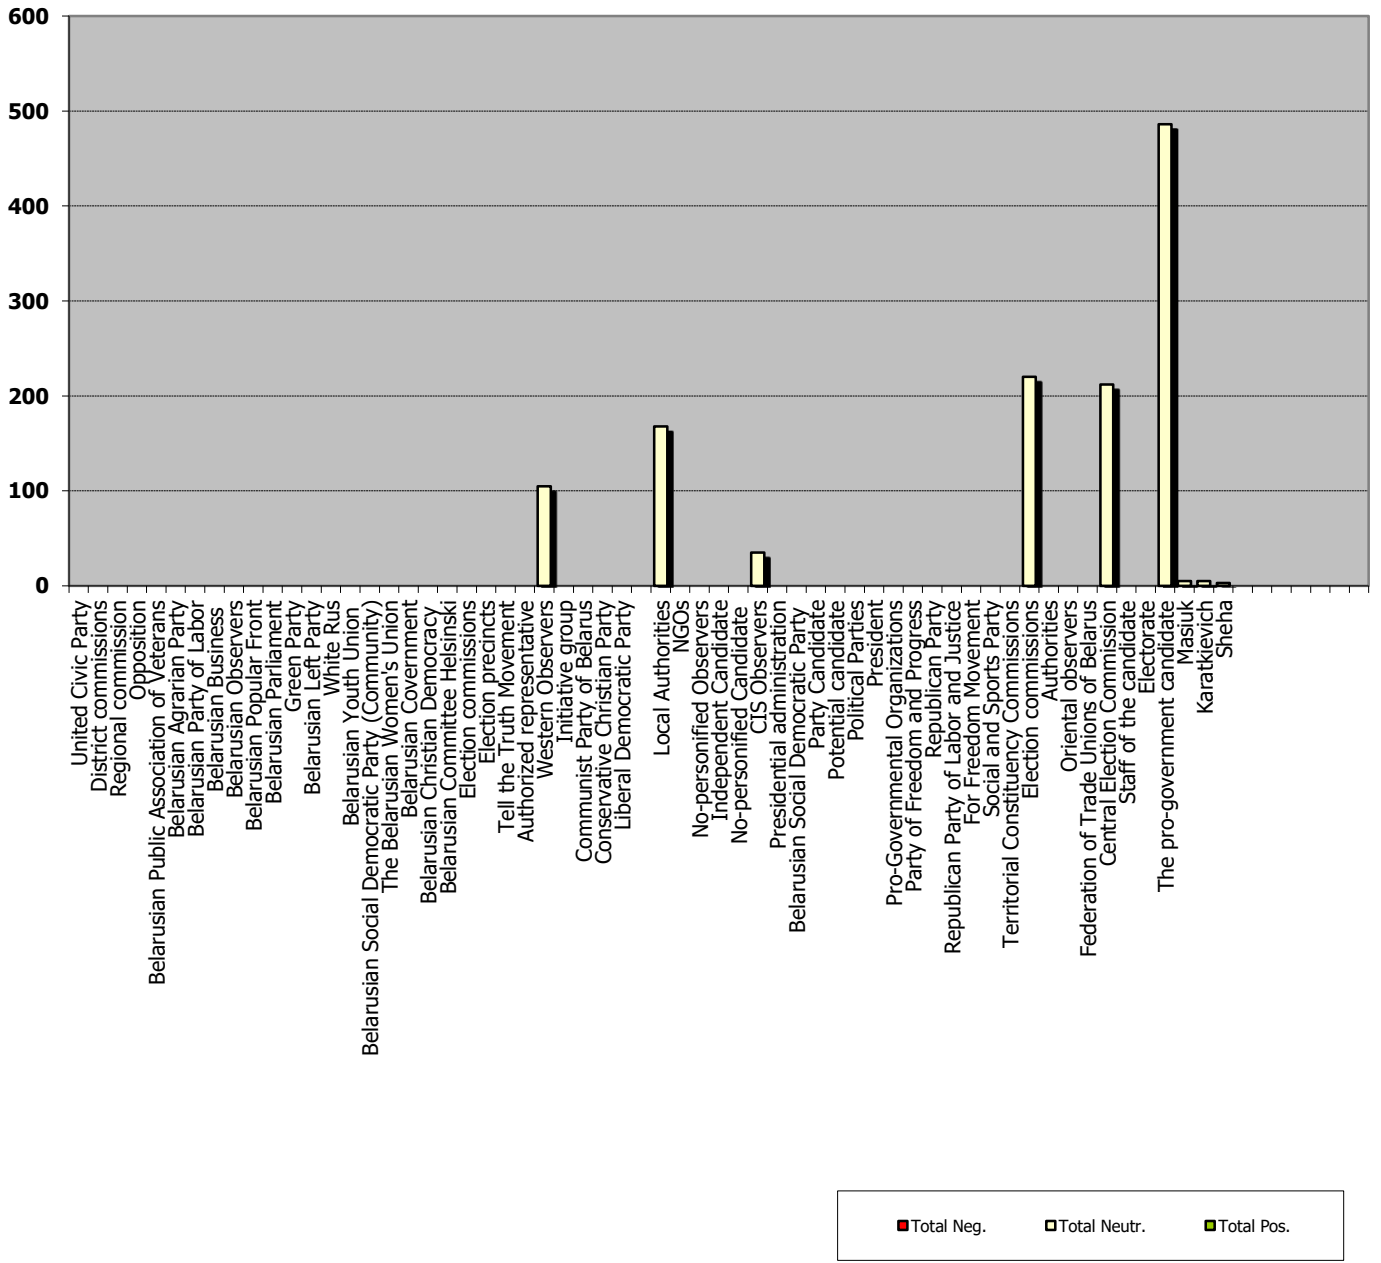

Measured in cm2

TUT.BY

Measured in cm2

Naviny-rehijon (Regional News) of the Mahiloŭ Regional TV

Measured in hours, minutes, seconds (0:02:45)

Naviny. Homiel of the Homiel Regional TV

Measured in hours, minutes, seconds (0:02:45)

0:02:36
0:02:18
0:02:01
0:01:44
0:01:26
0:01:09
0:00:52
0:00:35
0:00:17
0:00:00

Słonimski Vieśnik (Słonim Herald)

Measured in hours, minutes, seconds (0:02:45)

The Hazieta Słonimskaja (Słonim Paper)

Measured in cm²