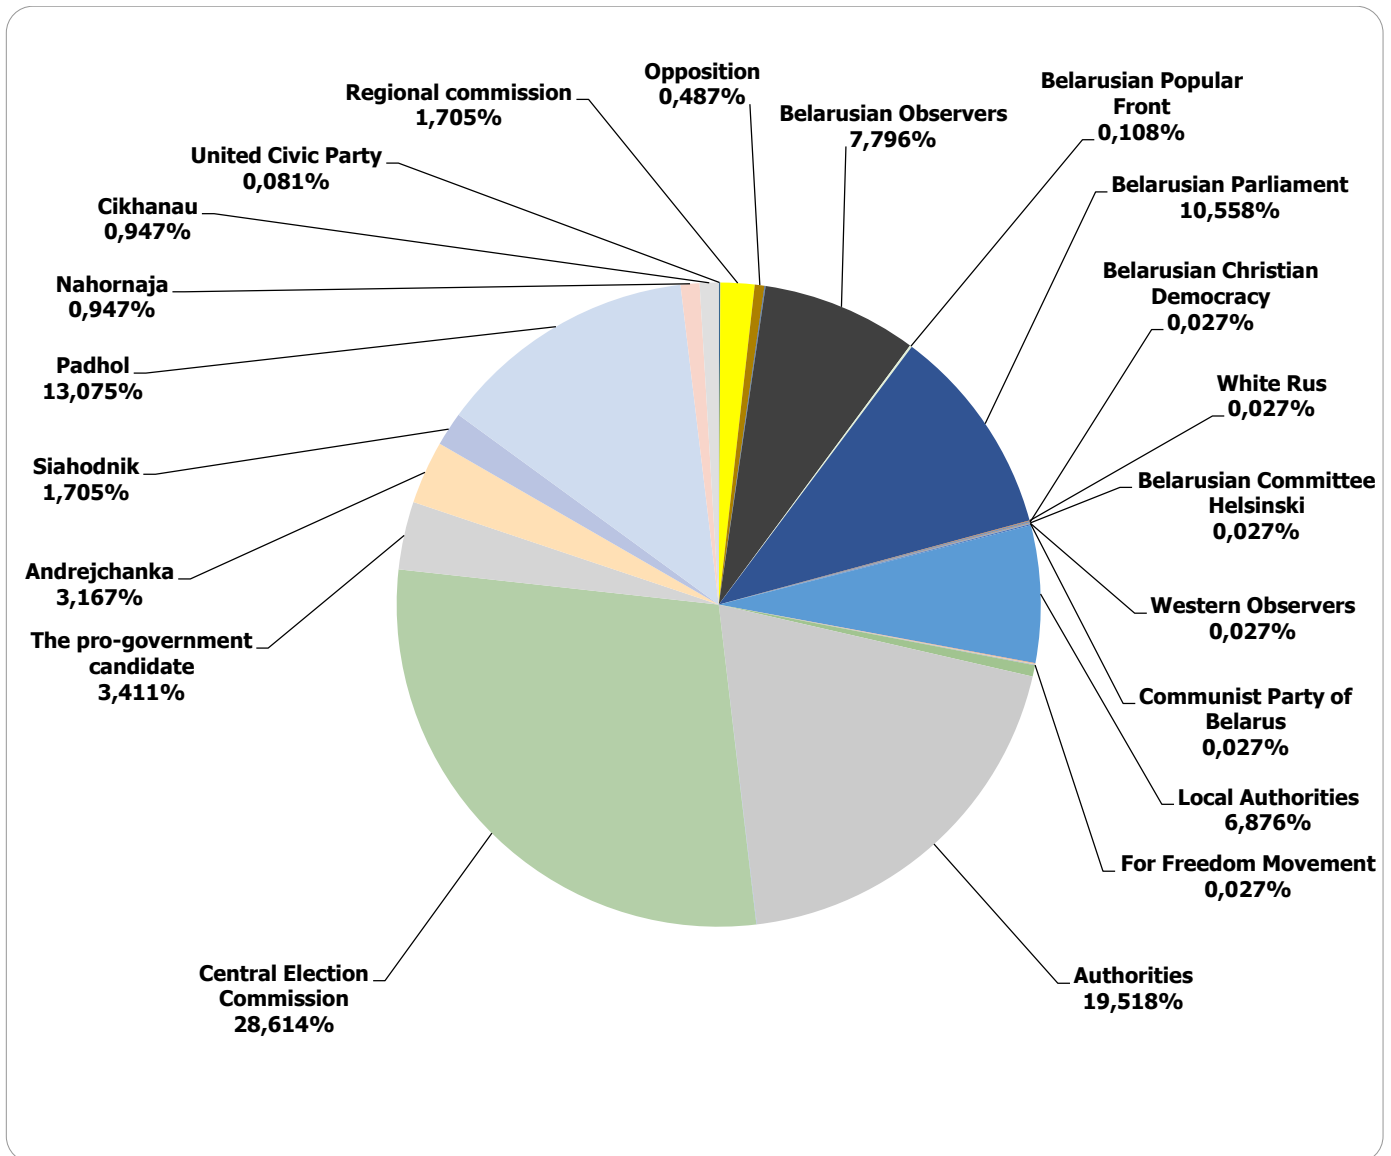

Measured in hours, minutes, seconds (0:02:45)

Radyjofakt (Radiofact) on the 1st Channel of the National Radio

Measured in hours, minutes, seconds (0:02:45)

Narodnaja Vola (People's Will)

Measured in cm2

BELTA.BY

Measured in cm2

TUT.BY

Measured in cm2

Naviny-rehijon (Regional News) of the Mahiloŭ Regional TV

Measured in hours, minutes, seconds (0:02:45)

Naviny. Homiel of the Homiel Regional TV

Measured in hours, minutes, seconds (0:02:45)