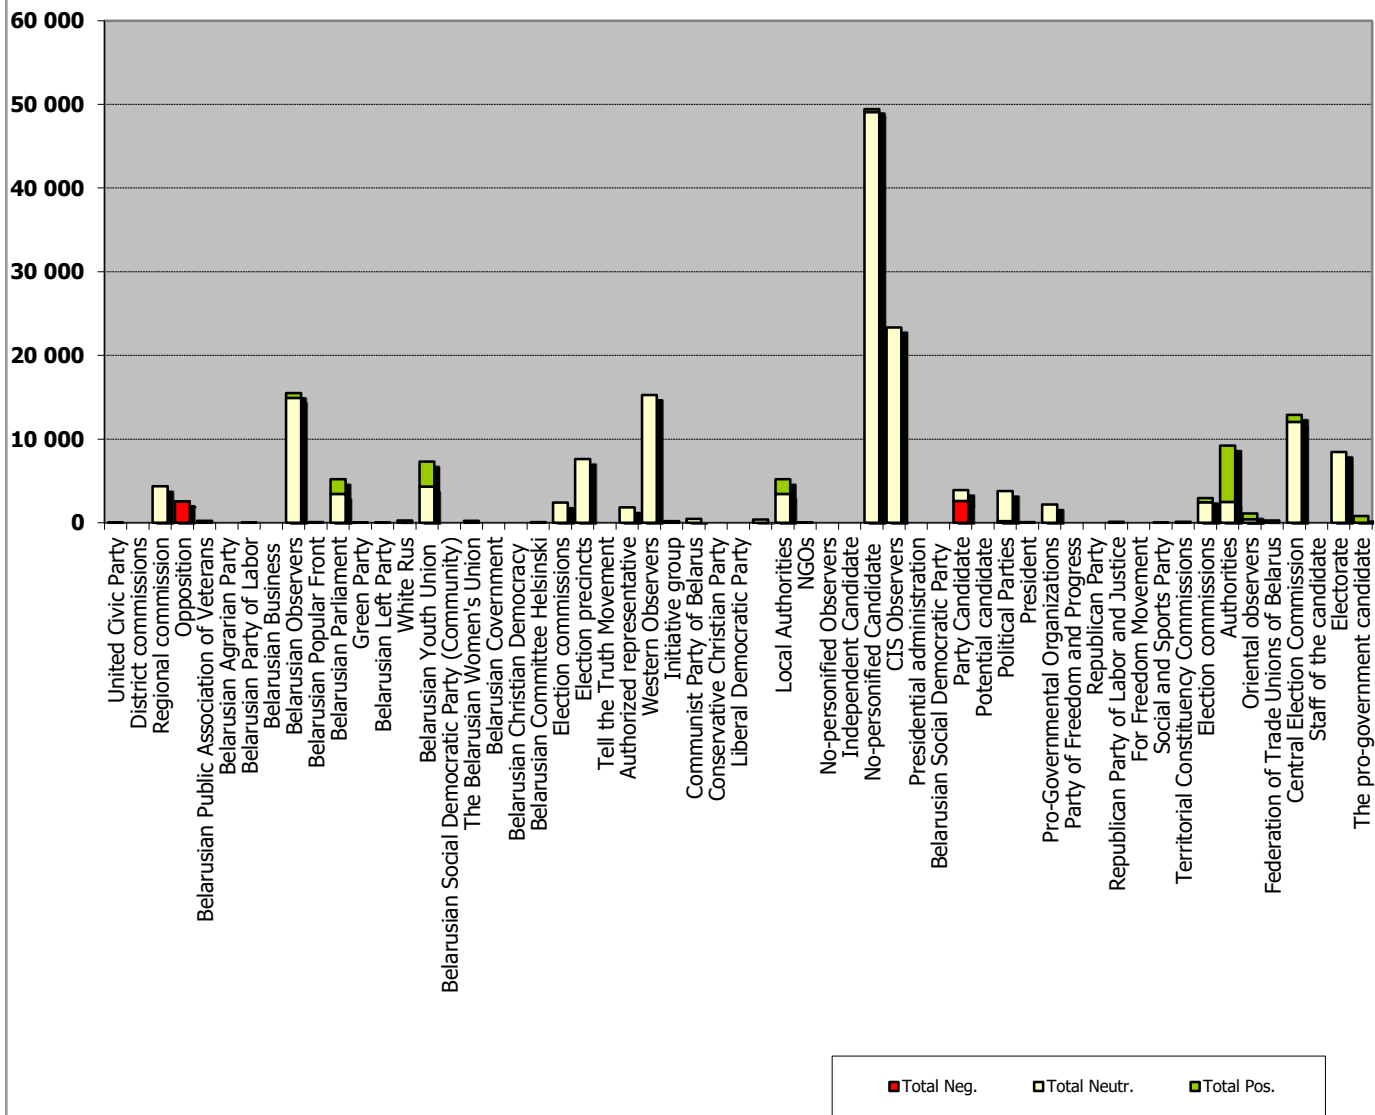

Measured in hours, minutes, seconds (0:02:45)

Radyjofakt (Radiofact) on the 1st Channel of the National Radio

Measured in hours, minutes, seconds (0:02:45)

Narodnaja Vola (People's Will)

Measured in cm2

BELTA.BY

Measured in cm2

TUT.BY

Measured in cm2

Naviny-rehijon (Regional News) of the Mahiloŭ Regional TV

Measured in hours, minutes, seconds (0:02:45)

Naviny. Homiel of the Homiel Regional TV

Measured in hours, minutes, seconds (0:02:45)

0:02:36
0:02:18
0:02:01
0:01:44
0:01:26
0:01:09
0:00:52
0:00:35
0:00:17
0:00:00

Słonimski Vieśnik (Słonim Herald)

Measured in hours, minutes, seconds (0:02:45)

The Hazieta Słonimskaja (Słonim Paper)

Measured in cm²