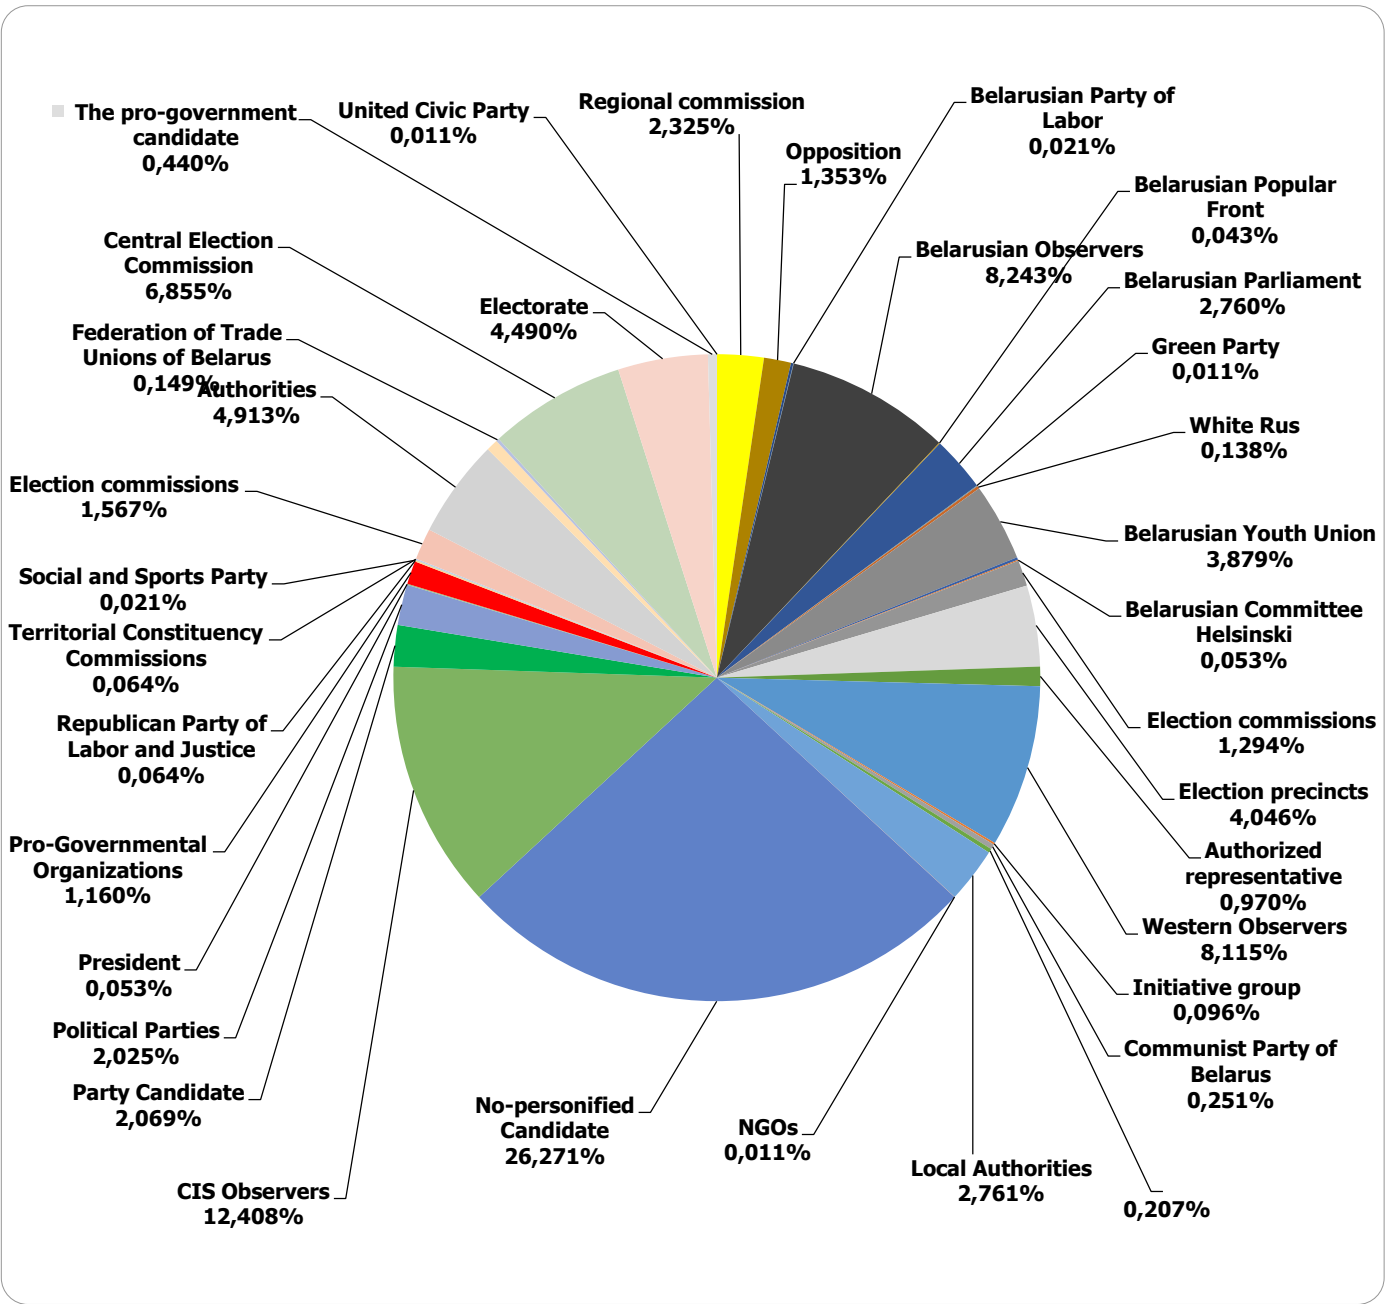

Measured in hours, minutes, seconds (0:02:45)

Radyjofakt (Radiofact) on the 1st Channel of the National Radio

Measured in hours, minutes, seconds (0:02:45)

Narodnaja Vola (People's Will)

Measured in cm2

BELTA.BY

Measured in cm2

TUT.BY

Measured in cm2

Naviny-rehijon (Regional News) of the Mahiloŭ Regional TV

Measured in hours, minutes, seconds (0:02:45)

Naviny. Homiel of the Homiel Regional TV

Measured in hours, minutes, seconds (0:02:45)