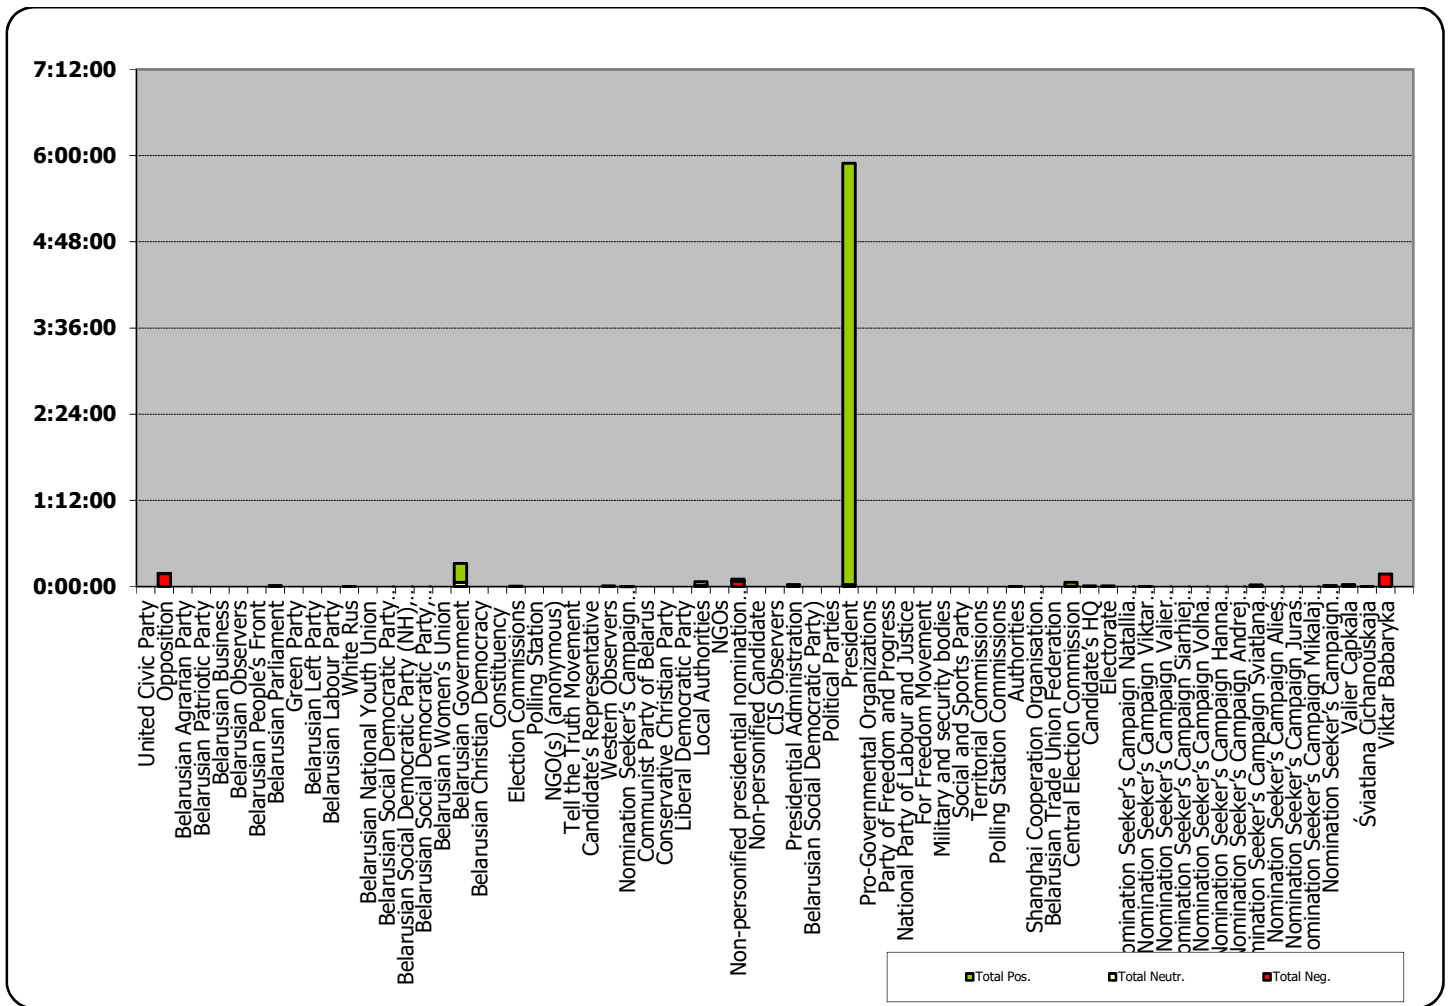

Nashi Novosti (Our News) news programme on ONT TV station