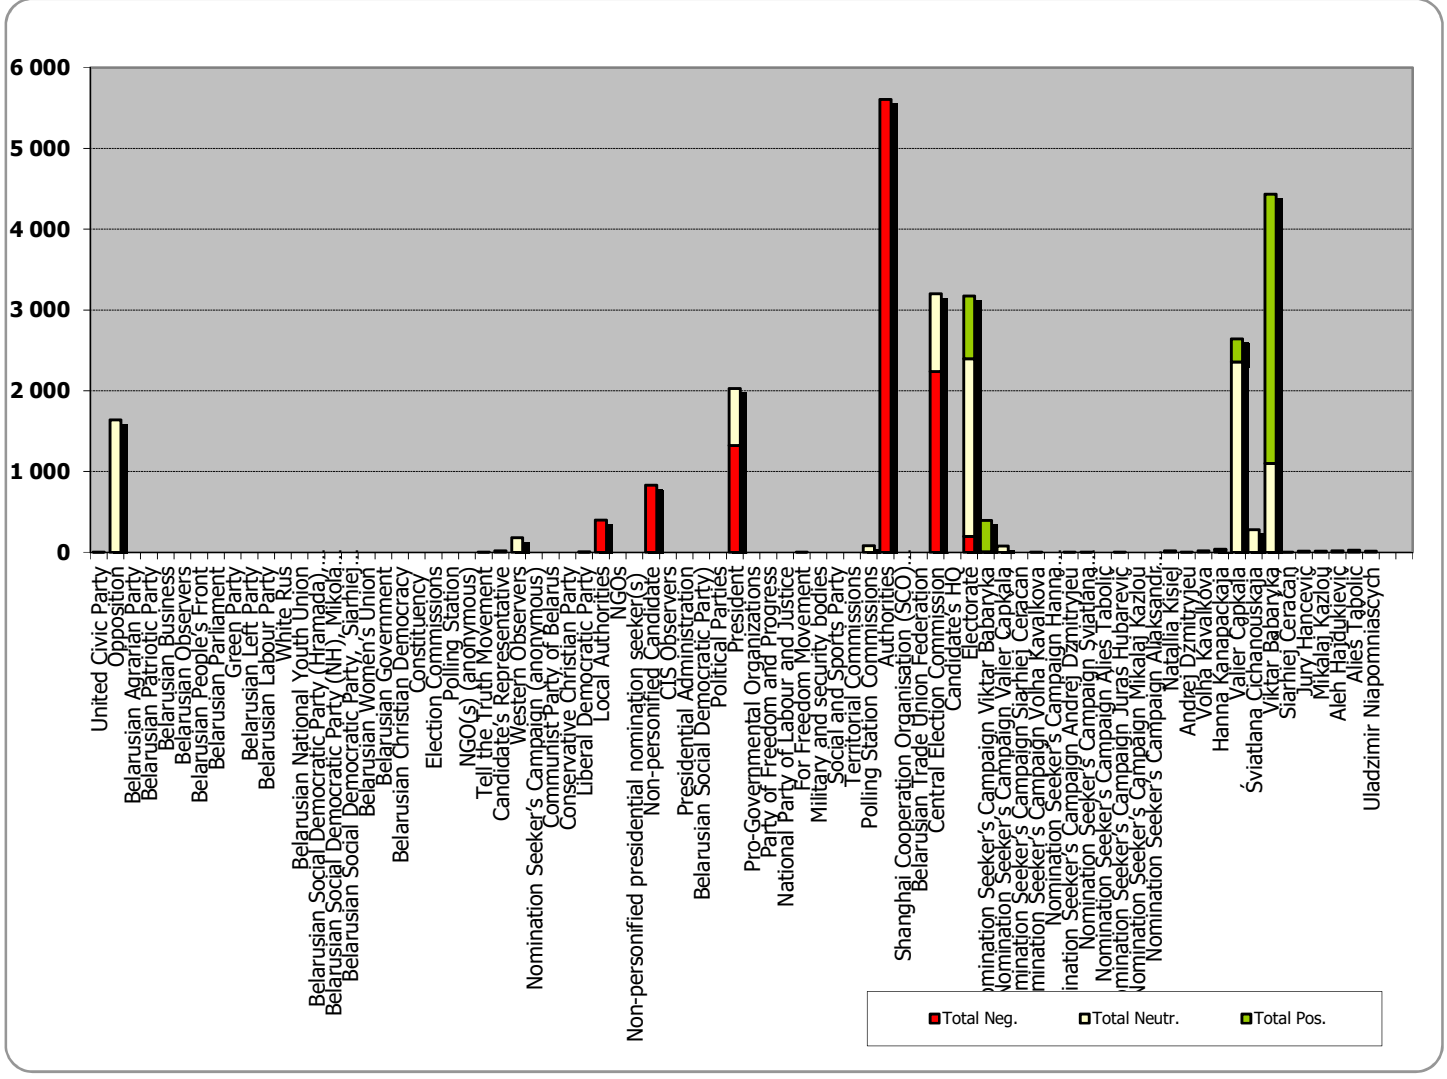

Radyjofakt (Radiofact) on the 1st Channel of the National Radio

Measured in hours, minutes, seconds (0:02:45)

Radyjofakt (Radiofact) on the 1st Channel of the National Radio

Belarus Segodnya (Belarus Today)

Measured in cm2

Belarus Segodnya (Belarus Today)

ZVIAZDA

Measured in cm²

ZVIAZDA

The Komsomolskaya Pravda v Belorussii (YCL Truth in Belarus)

Measured in cm2

The Komsomolskaya Pravda v Belorussii (YCL Truth in Belarus)

Narodnaja Vola (People's Will)

Measured in cm2

Narodnaja Vola (People's Will)

Mogilevskaya Pravda (Mahiloŭ Truth)

Measured in cm²

Mogilevskaya Pravda (Mahiloŭ Truth)

Minskaja Prauda (Minsk Truth)

Measured in cm2