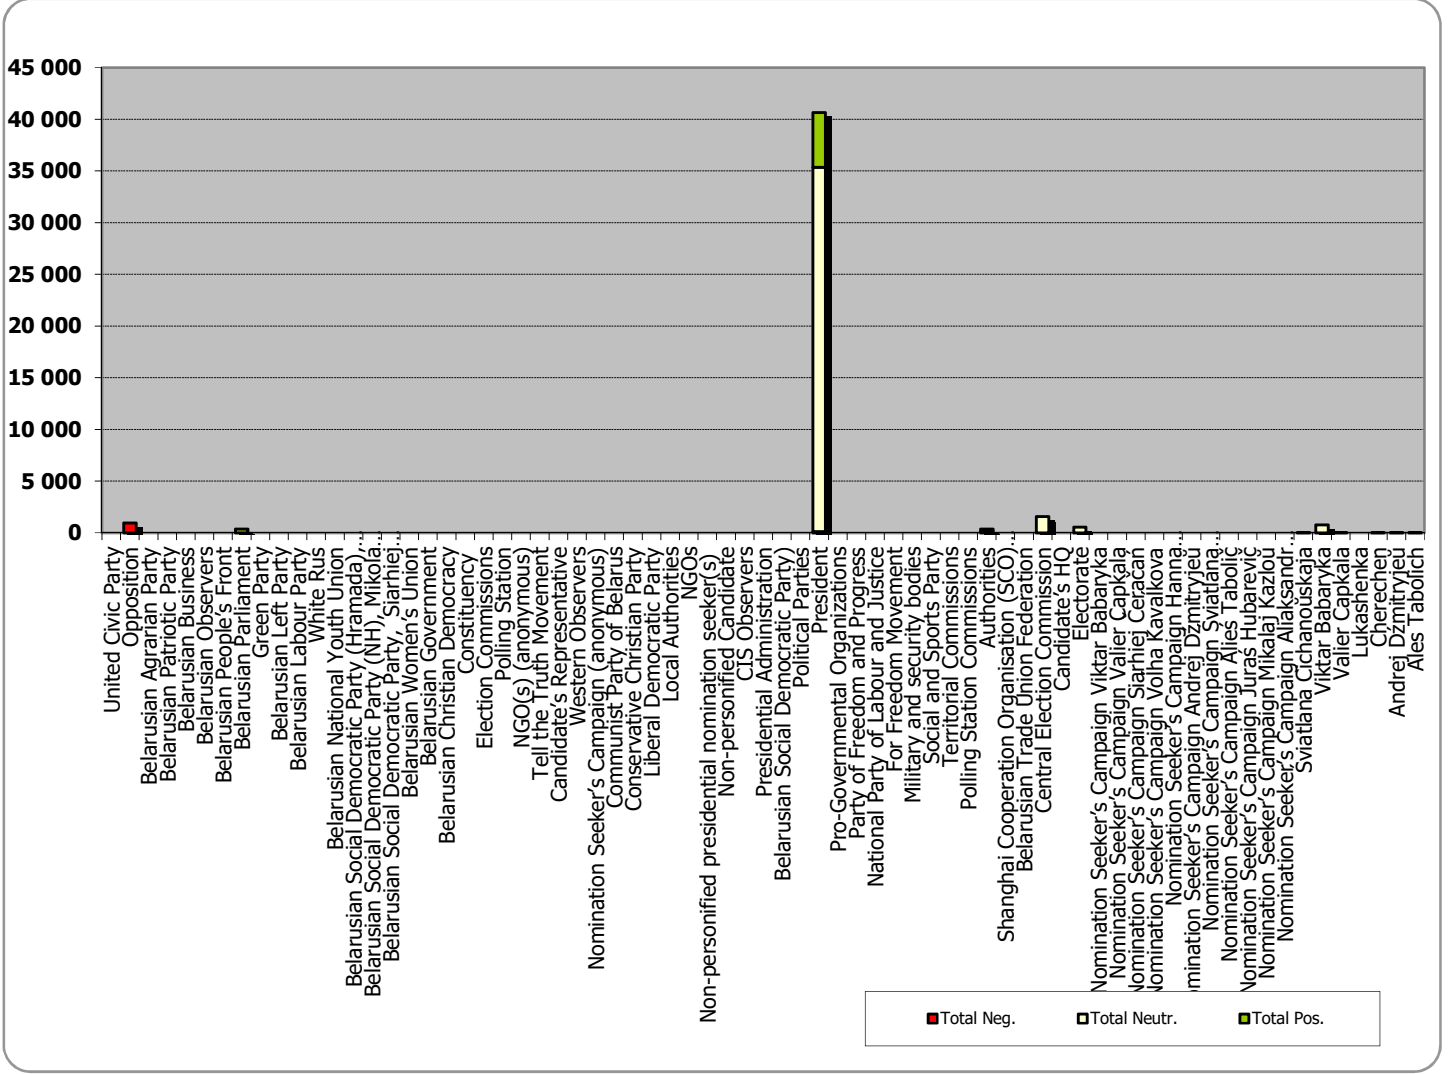

Radyjofakt (Radiofact) on the 1st Channel of the National Radio

Measured in hours, minutes, seconds (0:02:45)

Radyjofakt (Radiofact) on the 1st Channel of the National Radio

Belarus Segodnya (Belarus Today)

Measured in cm2

Belarus Segodnya (Belarus Today)

ZVIAZDA

Measured in cm²

ZVIAZDA

The Komsomolskaya Pravda v Belorussii (YCL Truth in Belarus)

Measured in cm2

The Komsomolskaya Pravda v Belorussii (YCL Truth in Belarus)