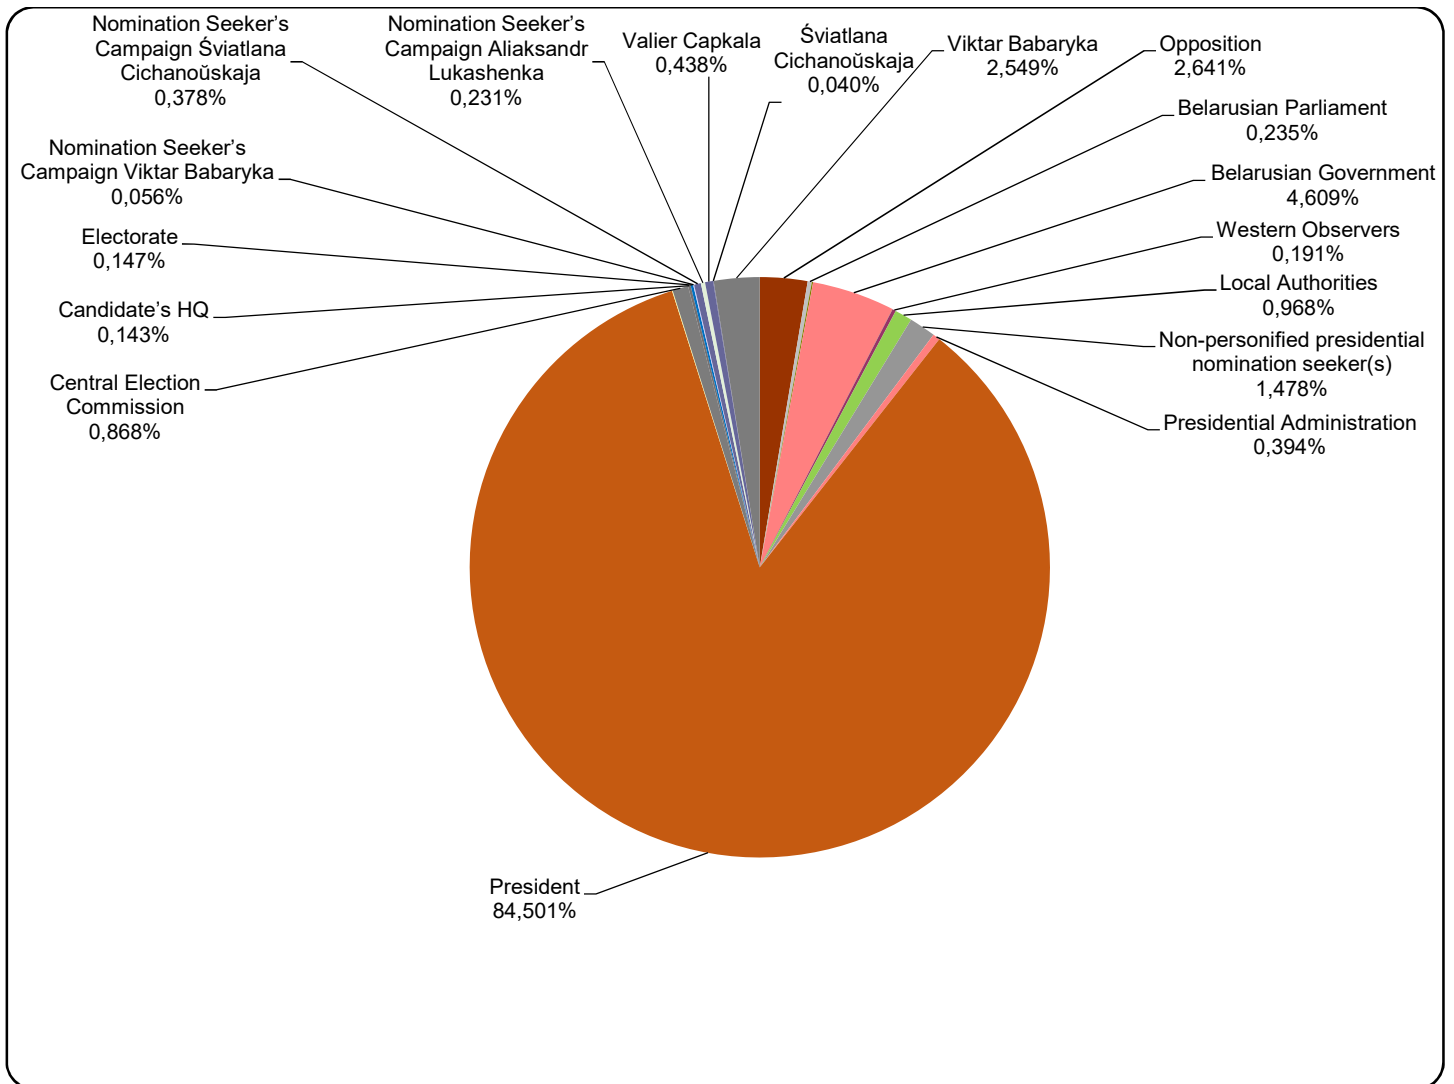

Nashi Novosti (Our News) news programme on ONT TV station

Naviny-rehijon (Regional News) of the Mahiloŭ Regional TV

Measured in hours, minutes, seconds (0:02:45)

Naviny-rehijon (Regional News) of the Mahiloŭ Regional TV

Radyjofakt (Radiofact) on the 1st Channel of the National Radio

Measured in hours, minutes, seconds (0:02:45)

Radyjofakt (Radiofact) on the 1st Channel of the National Radio

Belarus Segodnya (Belarus Today)