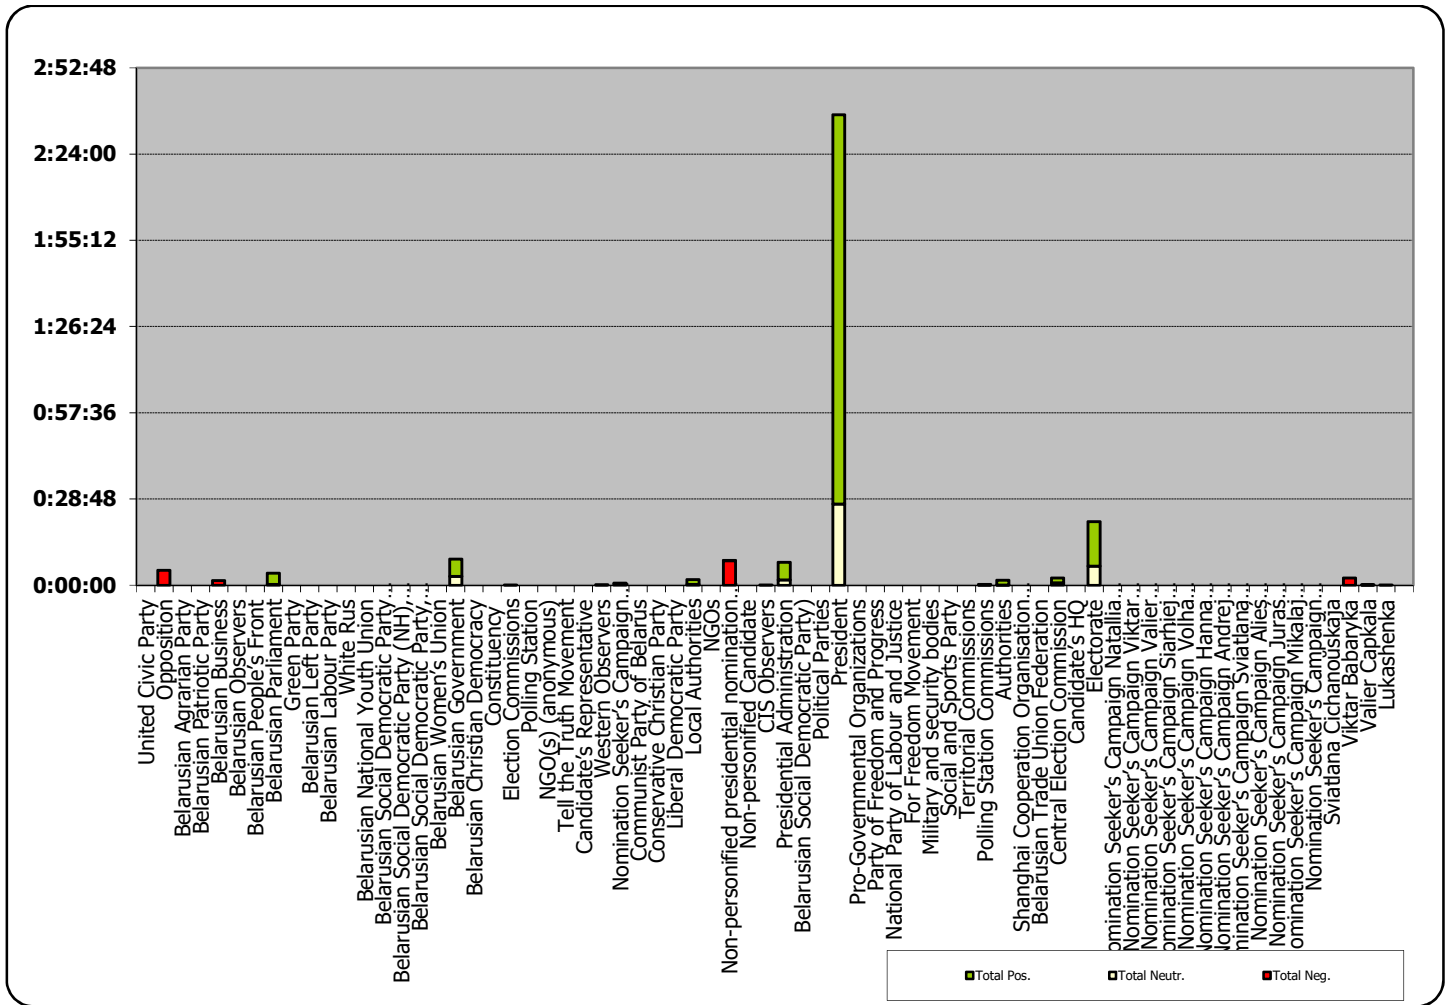

Nashi Novosti (Our News) news programme on ONT TV station

Naviny-rehijon (Regional News) of the Mahiloŭ Regional TV

Measured in hours, minutes, seconds (0:02:45)

Naviny-rehijon (Regional News) of the Mahiloŭ Regional TV

Radyjofakt (Radiofact) on the 1st Channel of the National Radio

Measured in hours, minutes, seconds (0:02:45)

Radyjofakt (Radiofact) on the 1st Channel of the National Radio

Belarus Segodnya (Belarus Today)