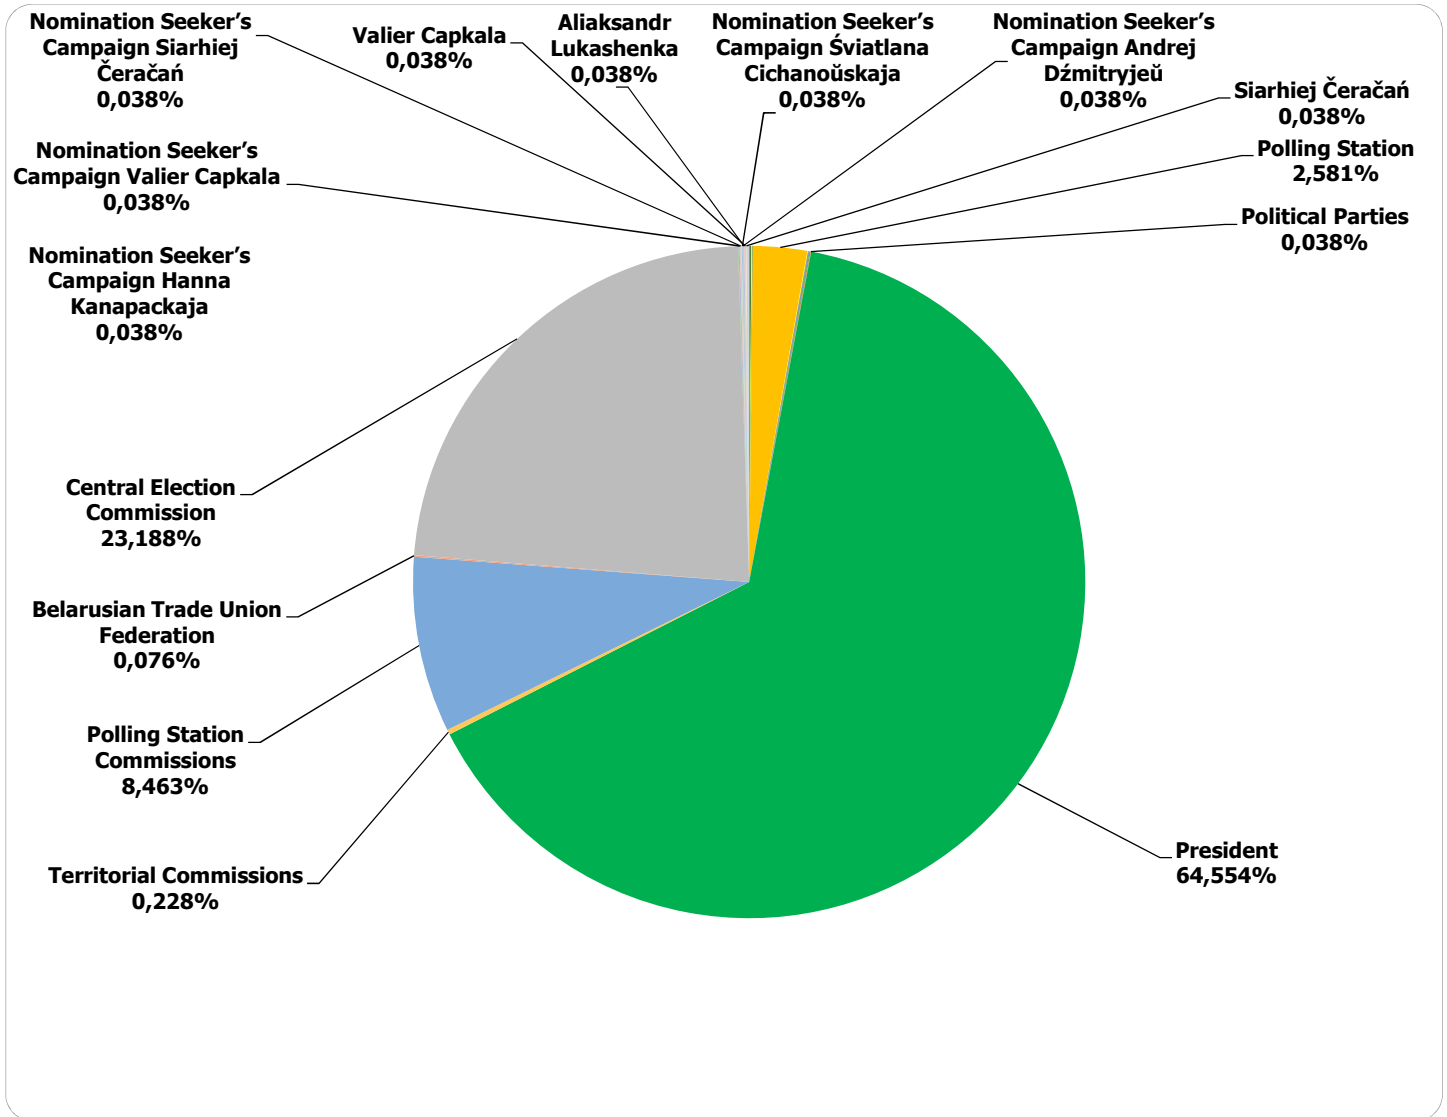

Narodnaja Vola (People's Will)

Measured in cm2

Narodnaja Vola (People's Will)

Mogilevskaya Pravda (Mahiloŭ Truth)

Measured in cm²

Mogilevskaya Pravda (Mahiloŭ Truth)

Minskaja Prauda (Minsk Truth)

Measured in cm2

Minskaja Prauda (Minsk Truth)