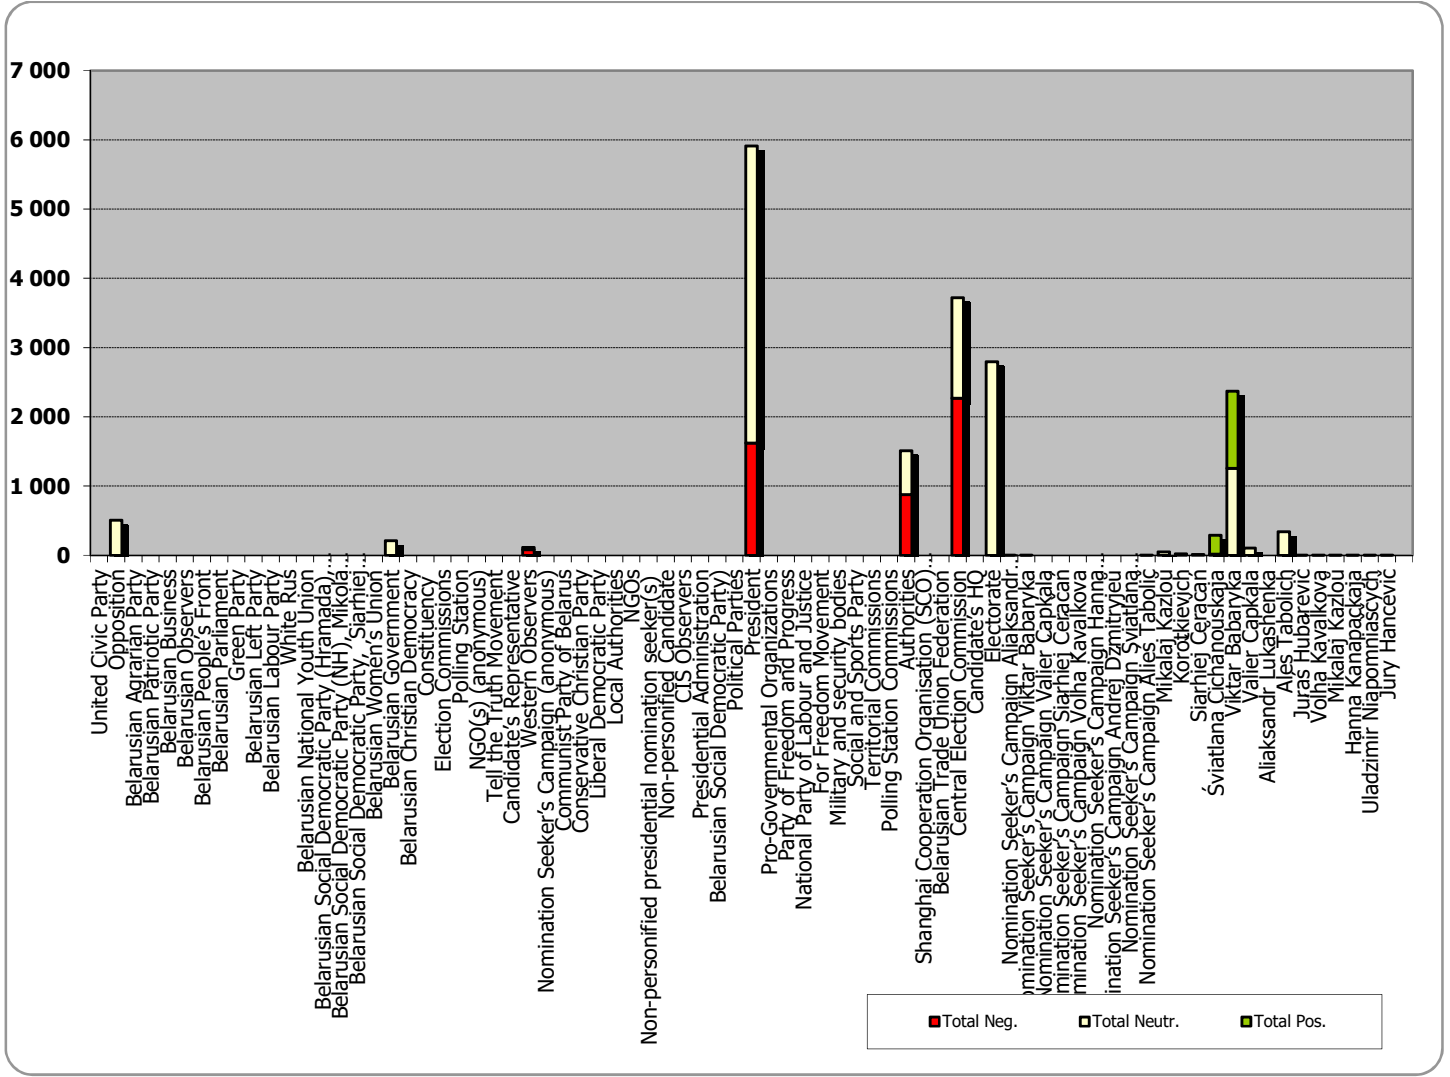

Radyjofakt (Radiofact) on the 1st Channel of the National Radio

Measured in hours, minutes, seconds (0:02:45)

Radyjofakt (Radiofact) on the 1st Channel of the National Radio

Belarus Segodnya (Belarus Today)

Measured in cm2

Belarus Segodnya (Belarus Today)

ZVIAZDA

Measured in cm²

ZVIAZDA

The Komsomolskaya Pravda v Belorussii (YCL Truth in Belarus)

Measured in cm2

The Komsomolskaya Pravda v Belorussii (YCL Truth in Belarus)

Narodnaja Vola (People's Will)

Measured in cm2

Narodnaja Vola (People's Will)

Mogilevskaya Pravda (Mahiloŭ Truth)

Measured in cm²

Mogilevskaya Pravda (Mahiloŭ Truth)

Minskaja Prauda (Minsk Truth)

Measured in cm2

Minskaja Prauda (Minsk Truth)