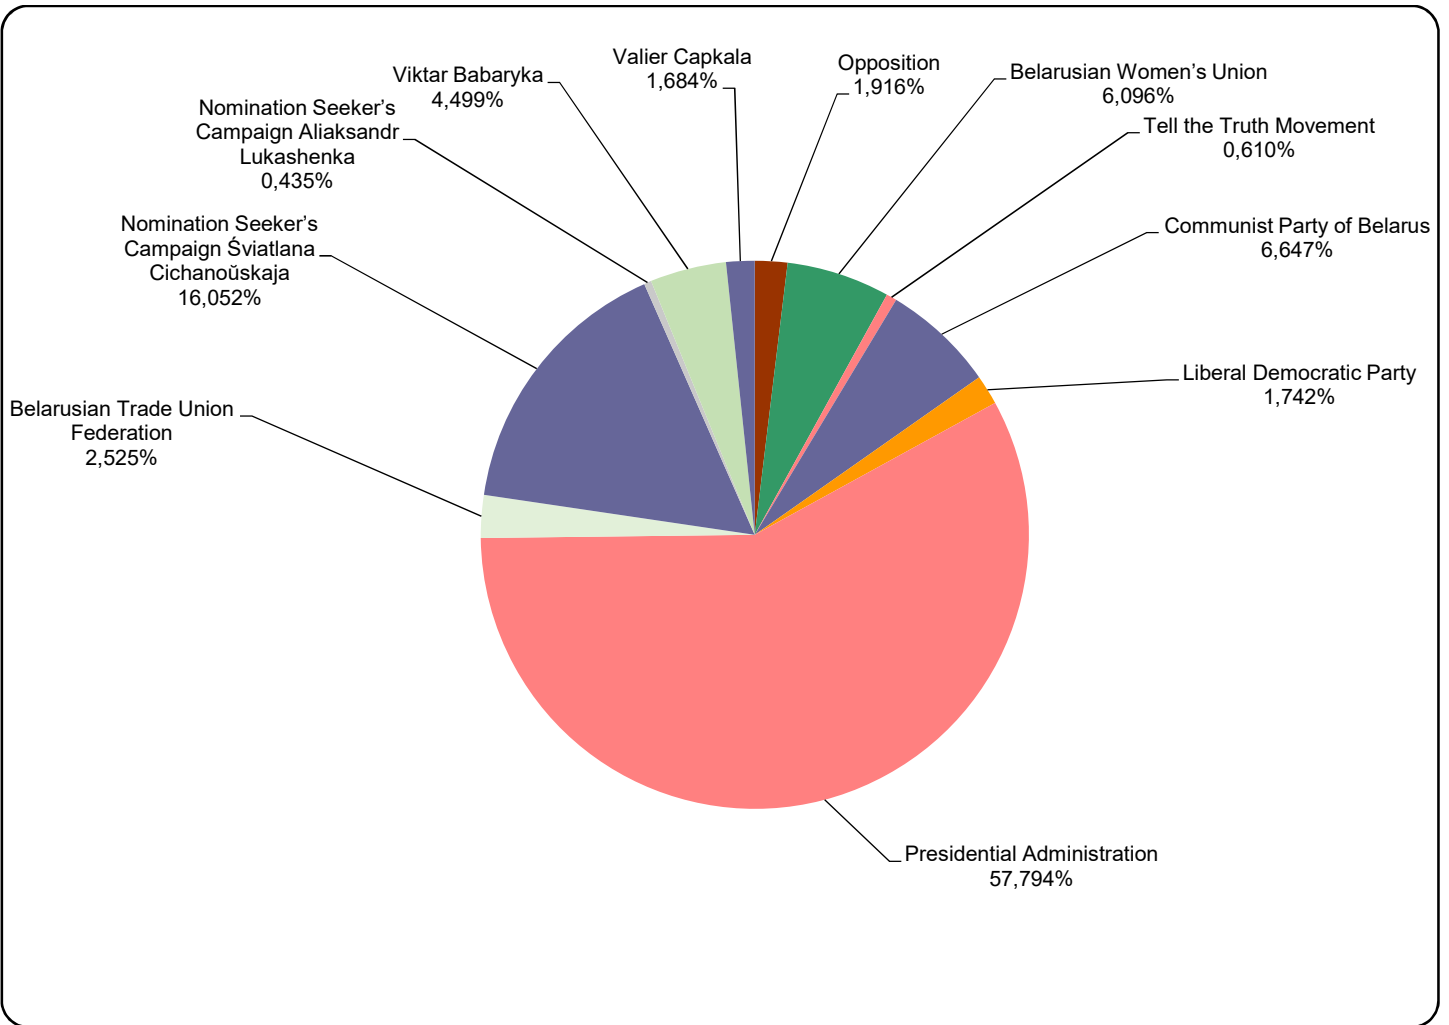

Glavny Efir (Most Important Air) weekly programme on Belarus 1 TV station

Measured in hours, minutes, seconds (0:02:45)