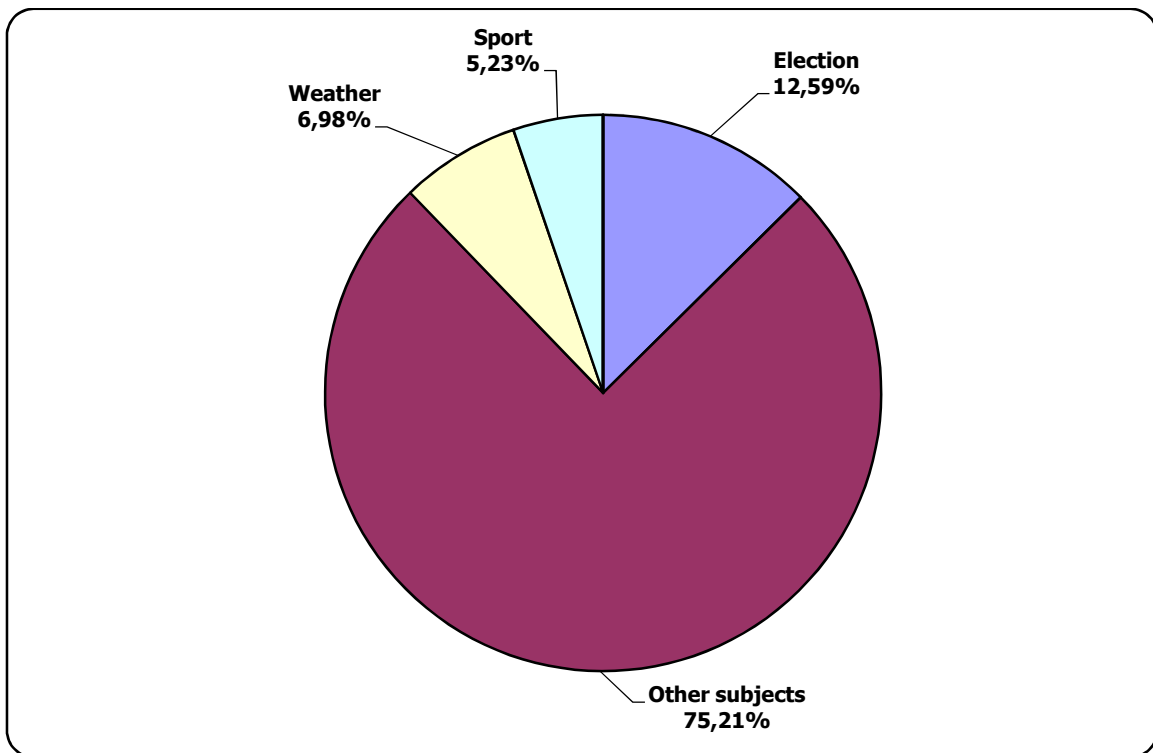

Nashi Novosti (Our News) news programme on ONT TV station