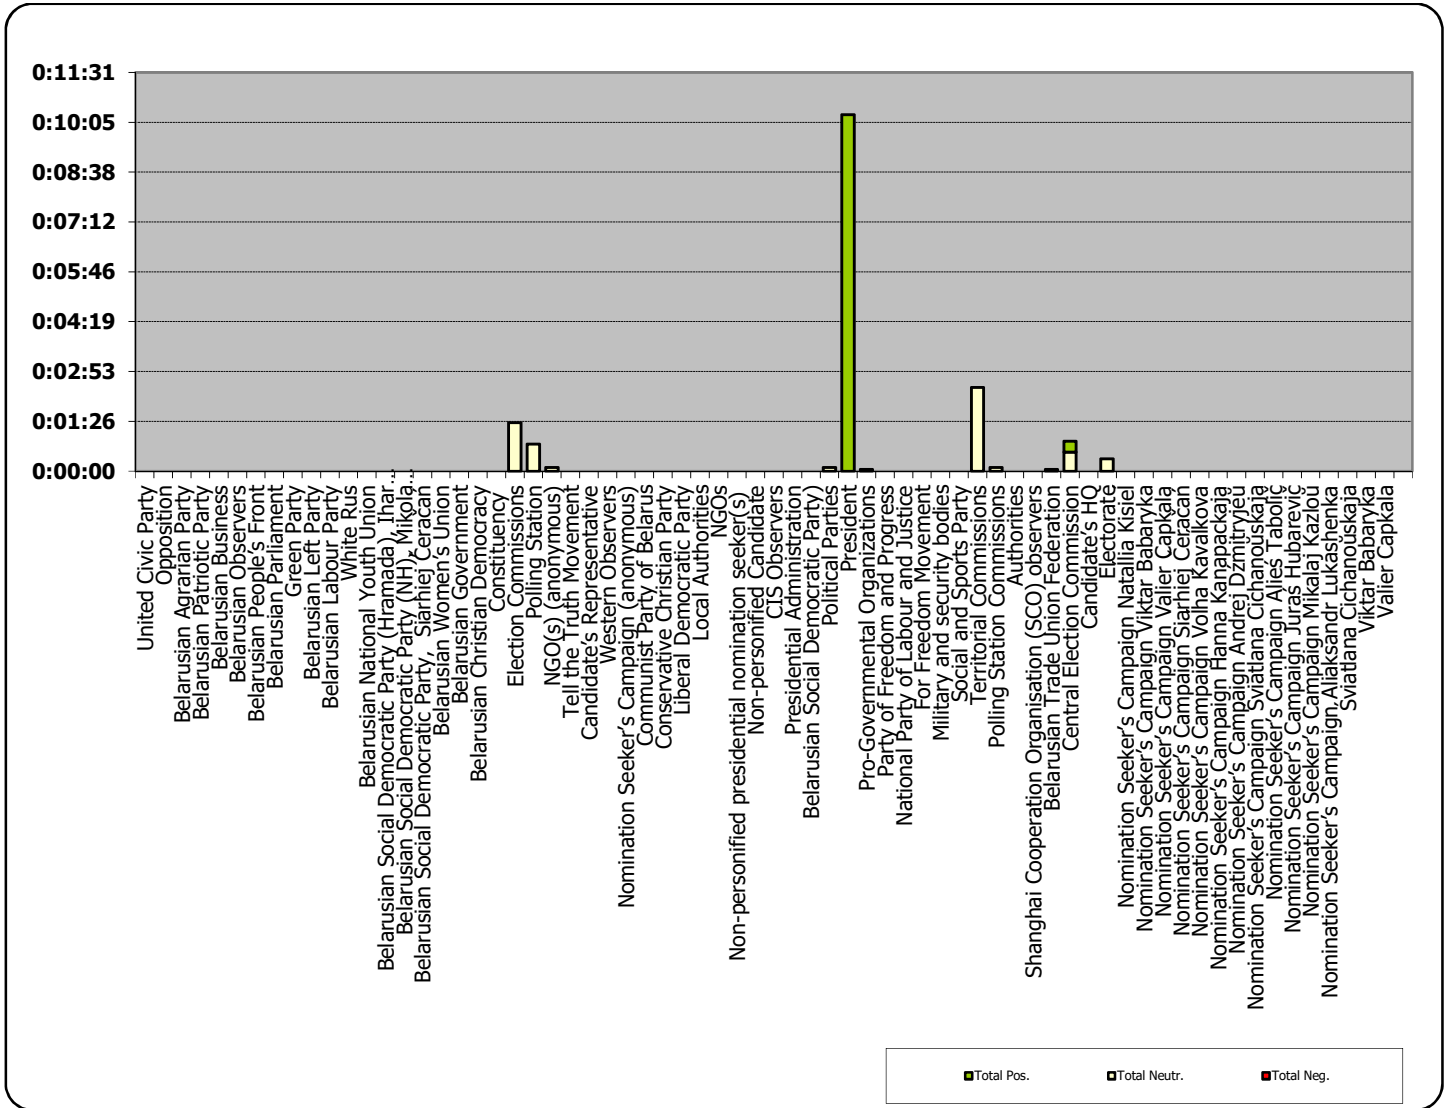

Nashi Novosti (Our News) news programme on ONT TV station

Naviny-rehijon (Regional News) of the Mahiloŭ Regional TV

Measured in hours, minutes, seconds (0:02:45)

Naviny-rehijon (Regional News) of the Mahiloŭ Regional TV

Radyjofakt (Radiofact) on the 1st Channel of the National Radio

Measured in hours, minutes, seconds (0:02:45)

Radyjofakt (Radiofact) on the 1st Channel of the National Radio

Belarus Segodnya (Belarus Today)