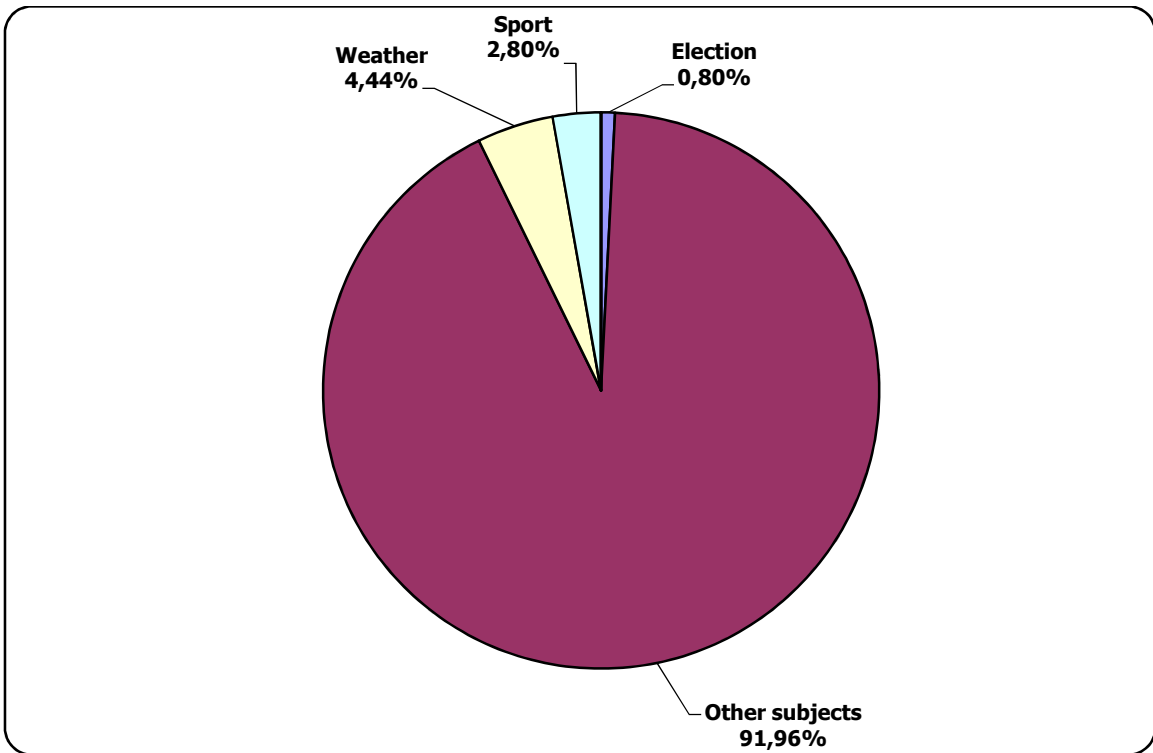

Nashi Novosti (Our News) news programme on ONT TV station

Naviny-rehijon (Regional News) of the Mahiloŭ Regional TV

Measured in hours, minutes, seconds (0:02:45)

Naviny-rehijon (Regional News) of the Mahiloŭ Regional TV

Radyjofakt (Radiofact) on the 1st Channel of the National Radio

Measured in hours, minutes, seconds (0:02:45)

Radyjofakt (Radiofact) on the 1st Channel of the National Radio

Belarus Segodnya (Belarus Today)