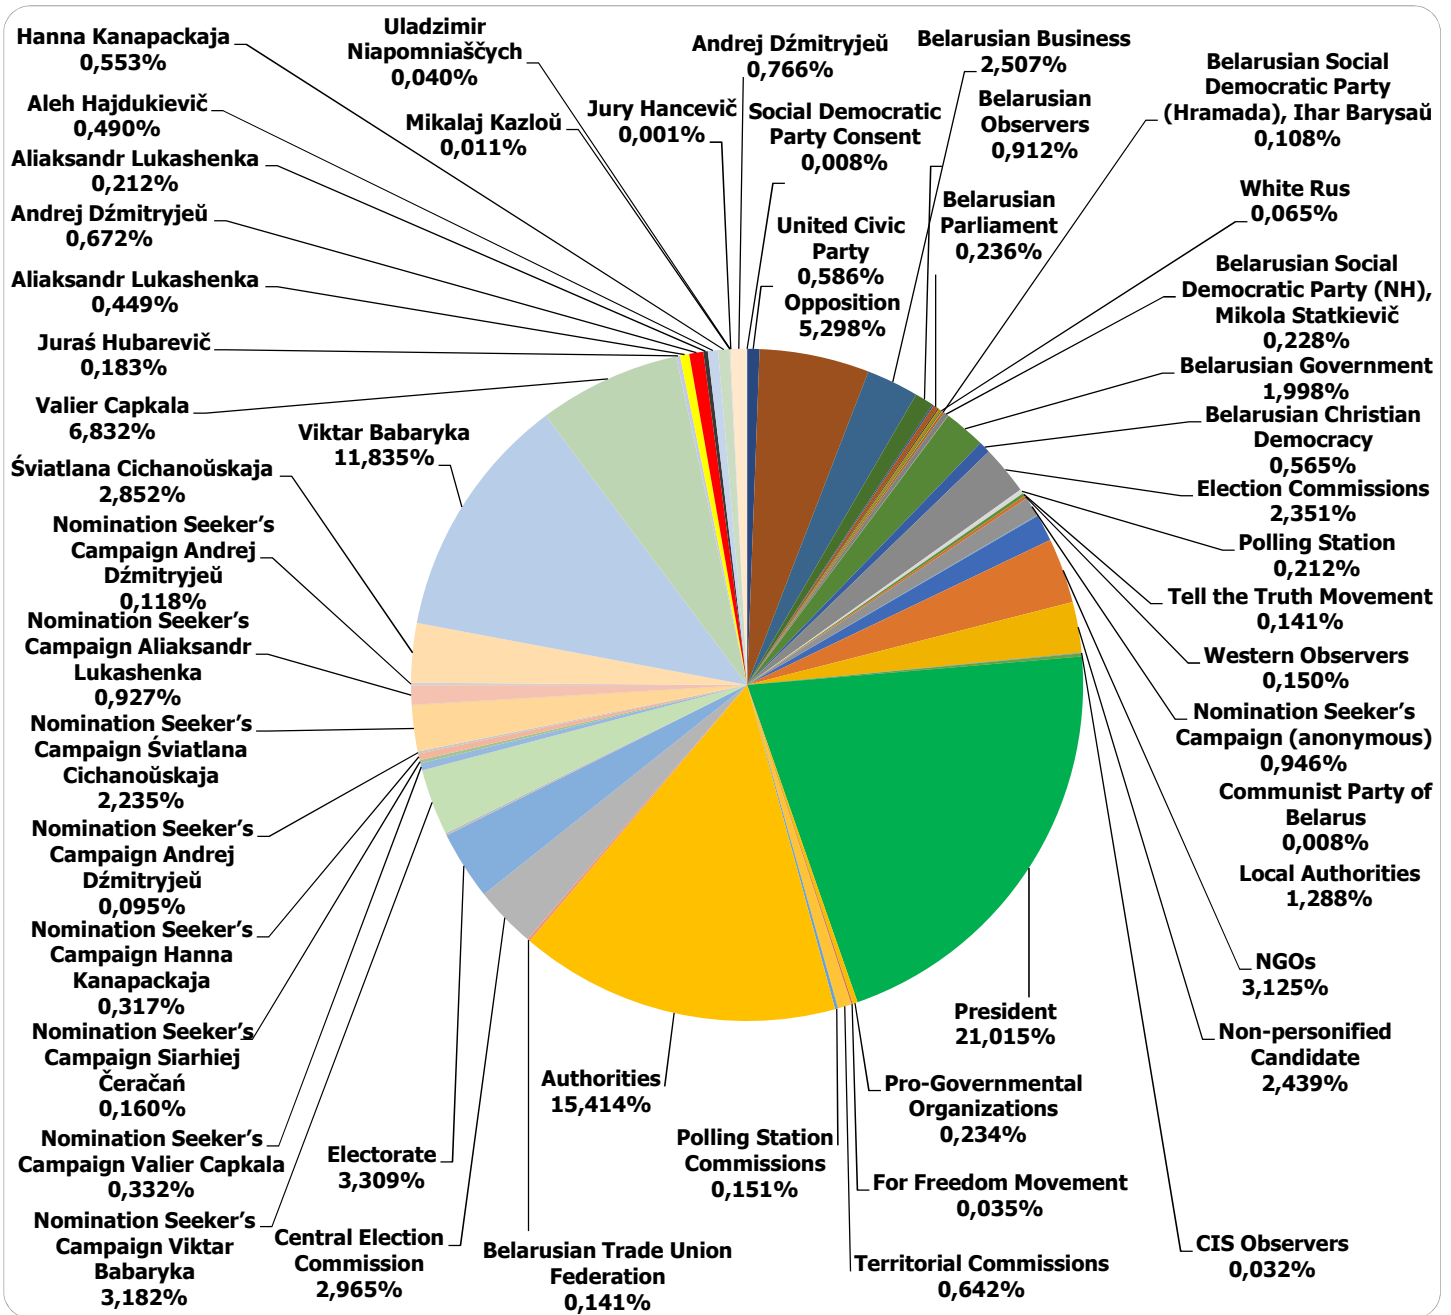

BELARUSIAN PRESIDENT ELECTIONS 2020

25.05 - 04.07.2020

BELTA.BY

Measured in number of characters

BELTA.BY

NAVINY.BY

Measured in number of characters

Glavny Efir (Most Important Air) weekly programme on Belarus 1 TV station

Measured in hours, minutes, seconds (0:02:45)

Glavny Efir (Most Important Air) weekly programme on Belarus 1 TV station

Panorama (Panorama) news programme on Belarus 1 TV station

Measured in hours, minutes, seconds (0:02:45)