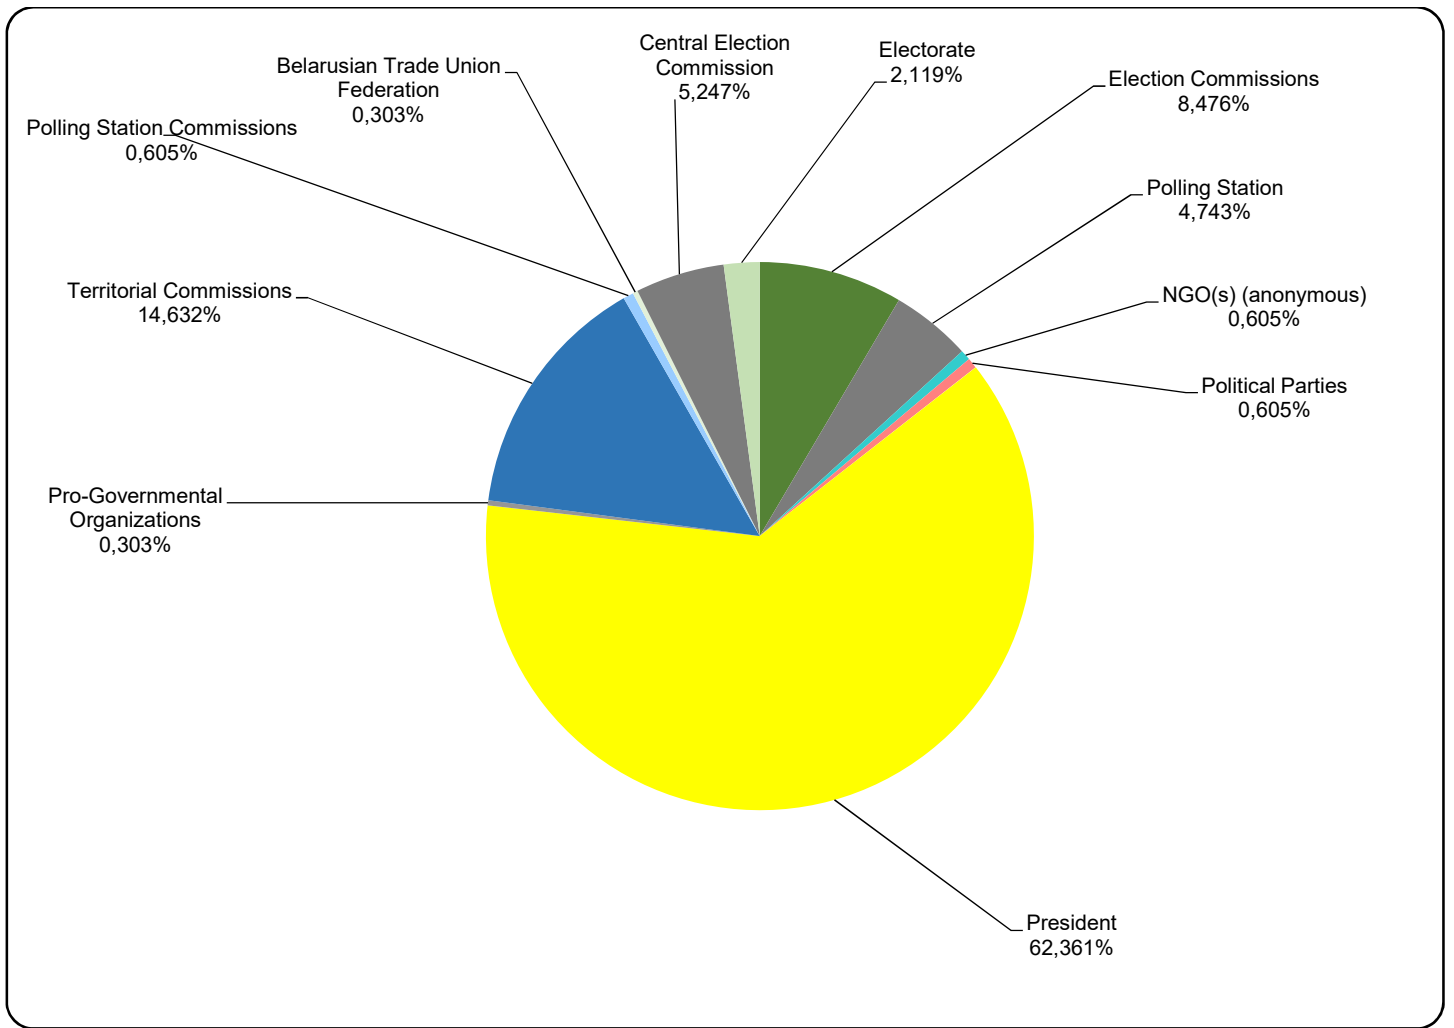

Nashi Novosti (Our News) news programme on ONT TV station

Naviny-rehijon (Regional News) of the Mahiloŭ Regional TV

Measured in hours, minutes, seconds (0:02:45)

Naviny-rehijon (Regional News) of the Mahiloŭ Regional TV

Radyjofakt (Radiofact) on the 1st Channel of the National Radio

Measured in hours, minutes, seconds (0:02:45)

Radyjofakt (Radiofact) on the 1st Channel of the National Radio

Belarus Segodnya (Belarus Today)