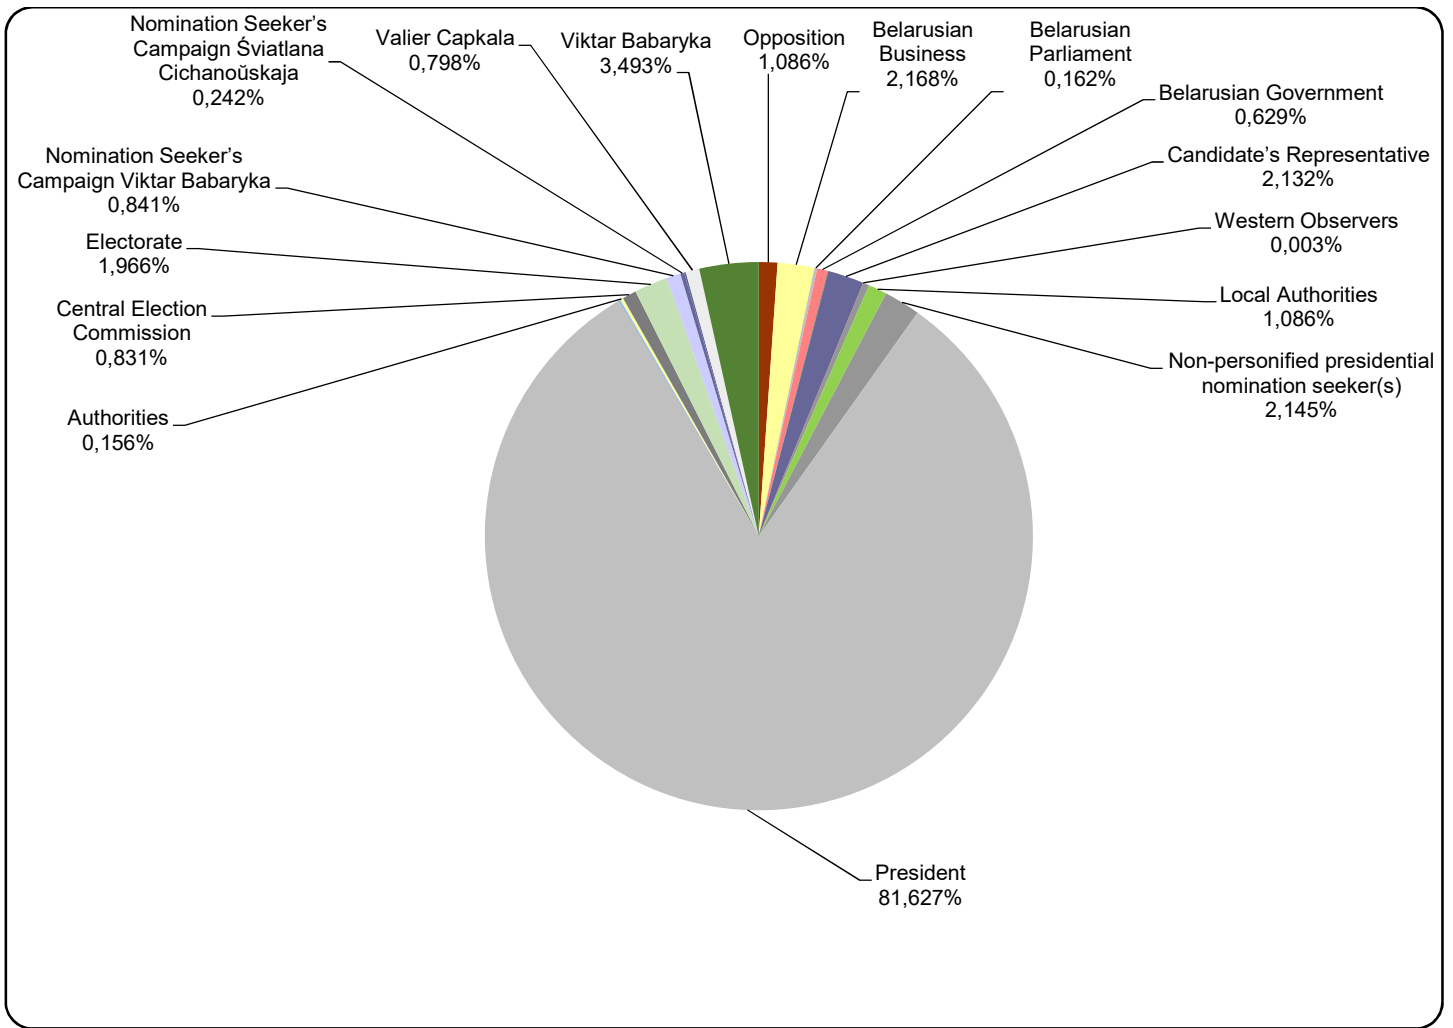

Measured in hours, minutes, seconds (0:02:45)

Glavny Efir (Most Important Air) weekly programme on Belarus 1 TV station

Panorama (Panorama) news programme on Belarus 1 TV station

Measured in hours, minutes, seconds (0:02:45)

Radyjofakt (Radiofact) on the 1st Channel of the National Radio

Measured in hours, minutes, seconds (0:02:45)

Radyjofakt (Radiofact) on the 1st Channel of the National Radio

Belarus Segodnya (Belarus Today)