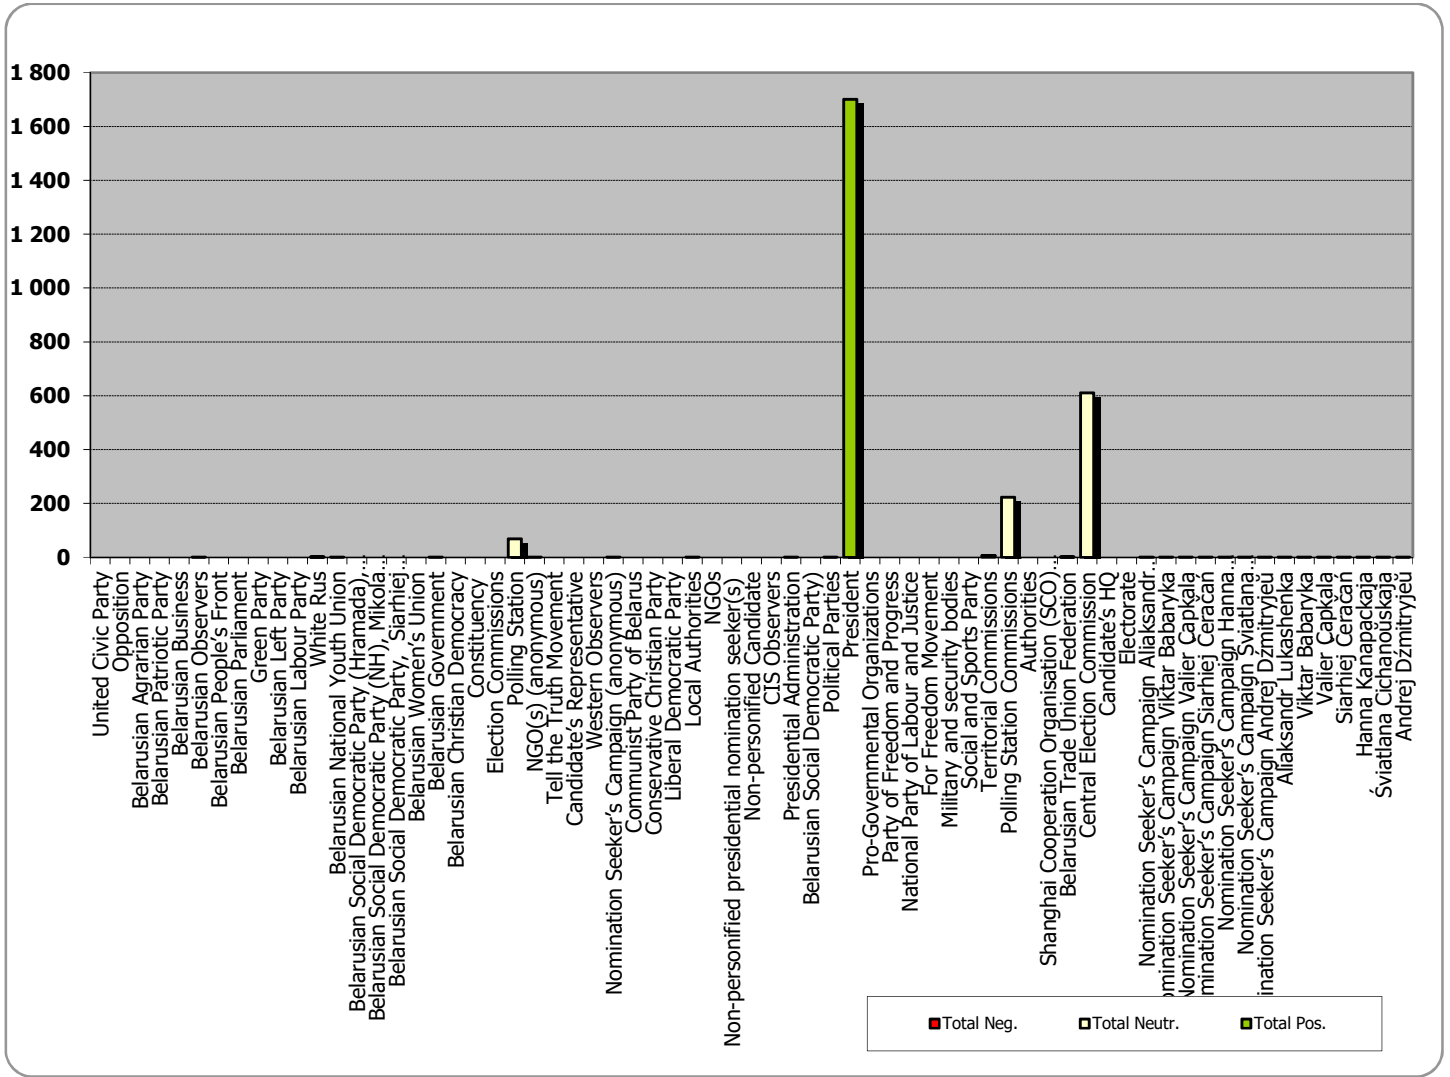

Narodnaja Vola (People's Will)

Measured in cm2

Narodnaja Vola (People's Will)

Mogilevskaya Pravda (Mahiloŭ Truth)

Measured in cm²

Mogilevskaya Pravda (Mahiloŭ Truth)

Minskaja Prauda (Minsk Truth)

Measured in cm2

Minskaja Prauda (Minsk Truth)