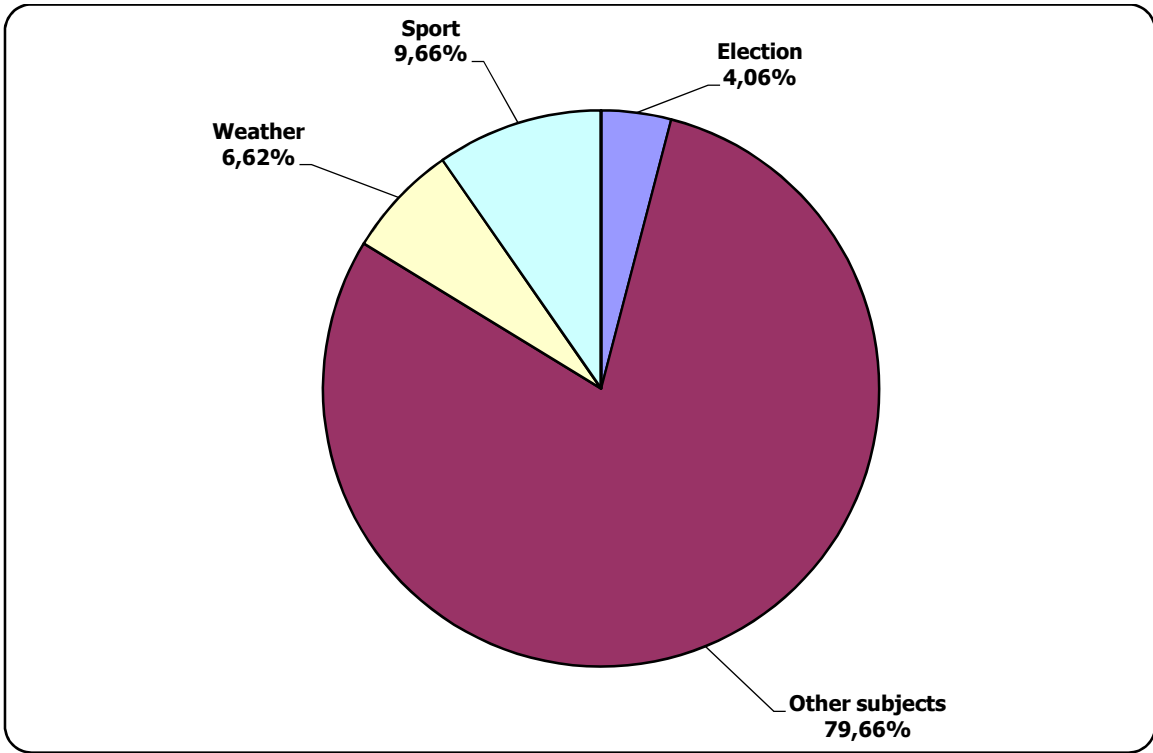

Беларусь 1 / ПАНАРАМА