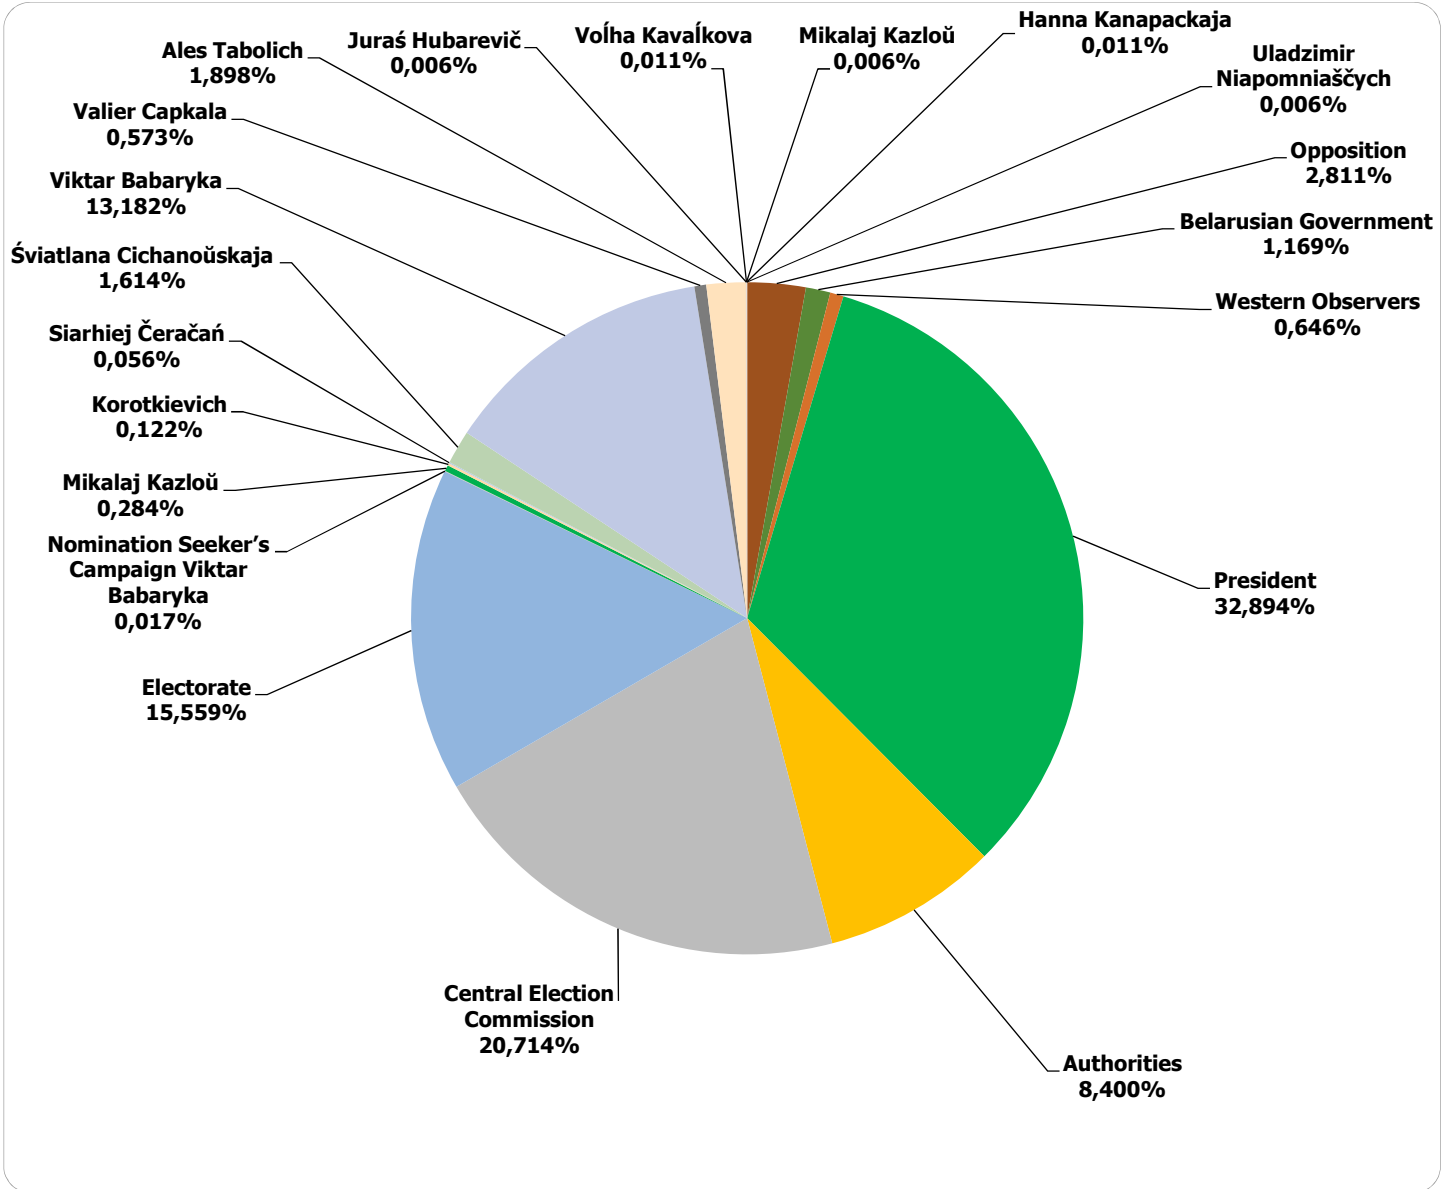

Measured in cm2

Belarus Segodnya (Belarus Today)

ZVIAZDA

Measured in cm²

ZVIAZDA

The Komsomolskaya Pravda v Belorussii (YCL Truth in Belarus)

Measured in cm2

The Komsomolskaya Pravda v Belorussii (YCL Truth in Belarus)