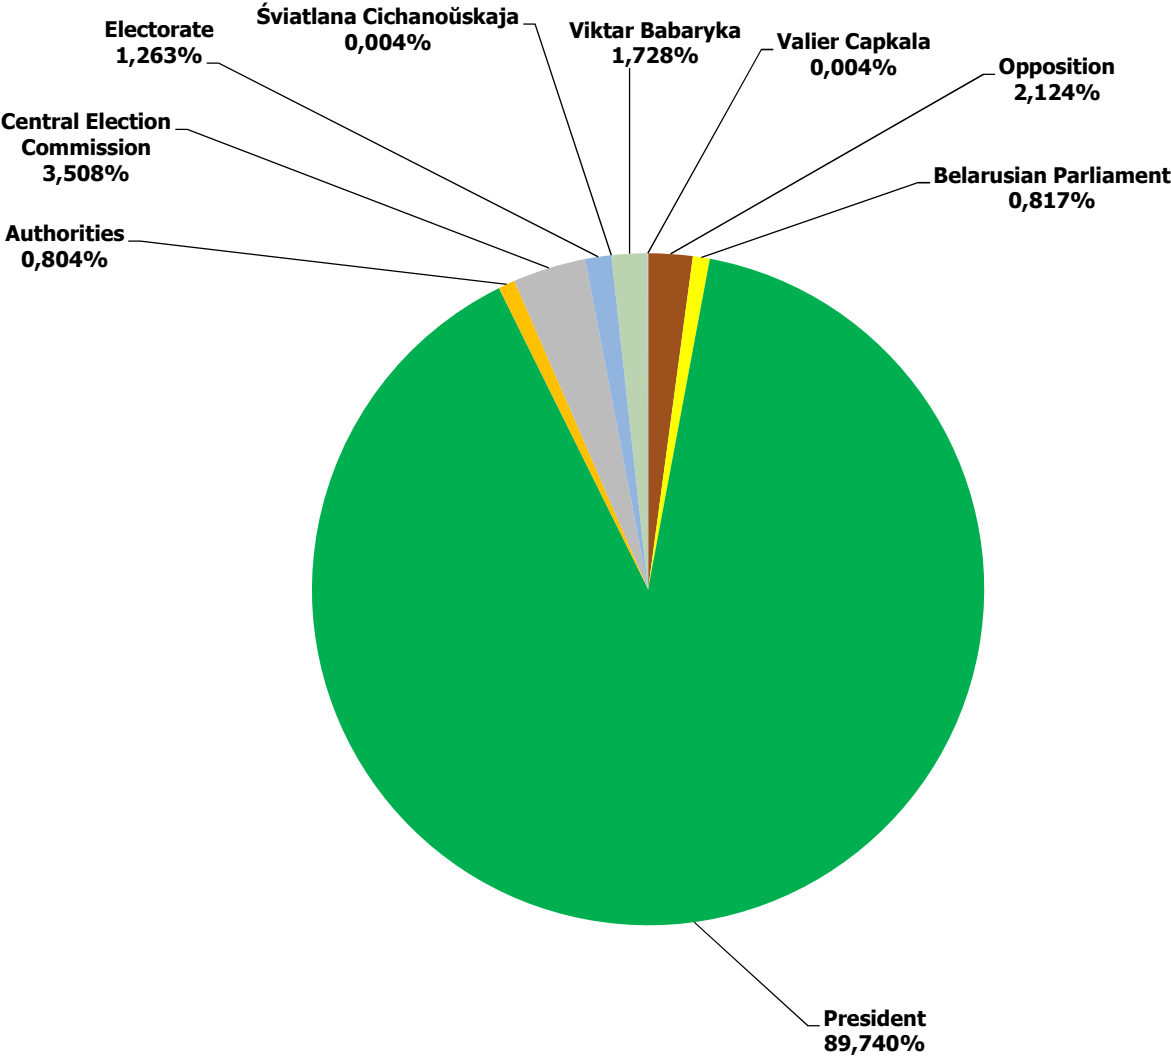

Radyjofakt (Radiofact) on the 1st Channel of the National Radio

Measured in hours, minutes, seconds (0:02:45)

Radyjofakt (Radiofact) on the 1st Channel of the National Radio

Belarus Segodnya (Belarus Today)

Measured in cm2

Belarus Segodnya (Belarus Today)

ZVIAZDA

Measured in cm²

ZVIAZDA

The Komsomolskaya Pravda v Belorussii (YCL Truth in Belarus)

Measured in cm2

The Komsomolskaya Pravda v Belorussii (YCL Truth in Belarus)