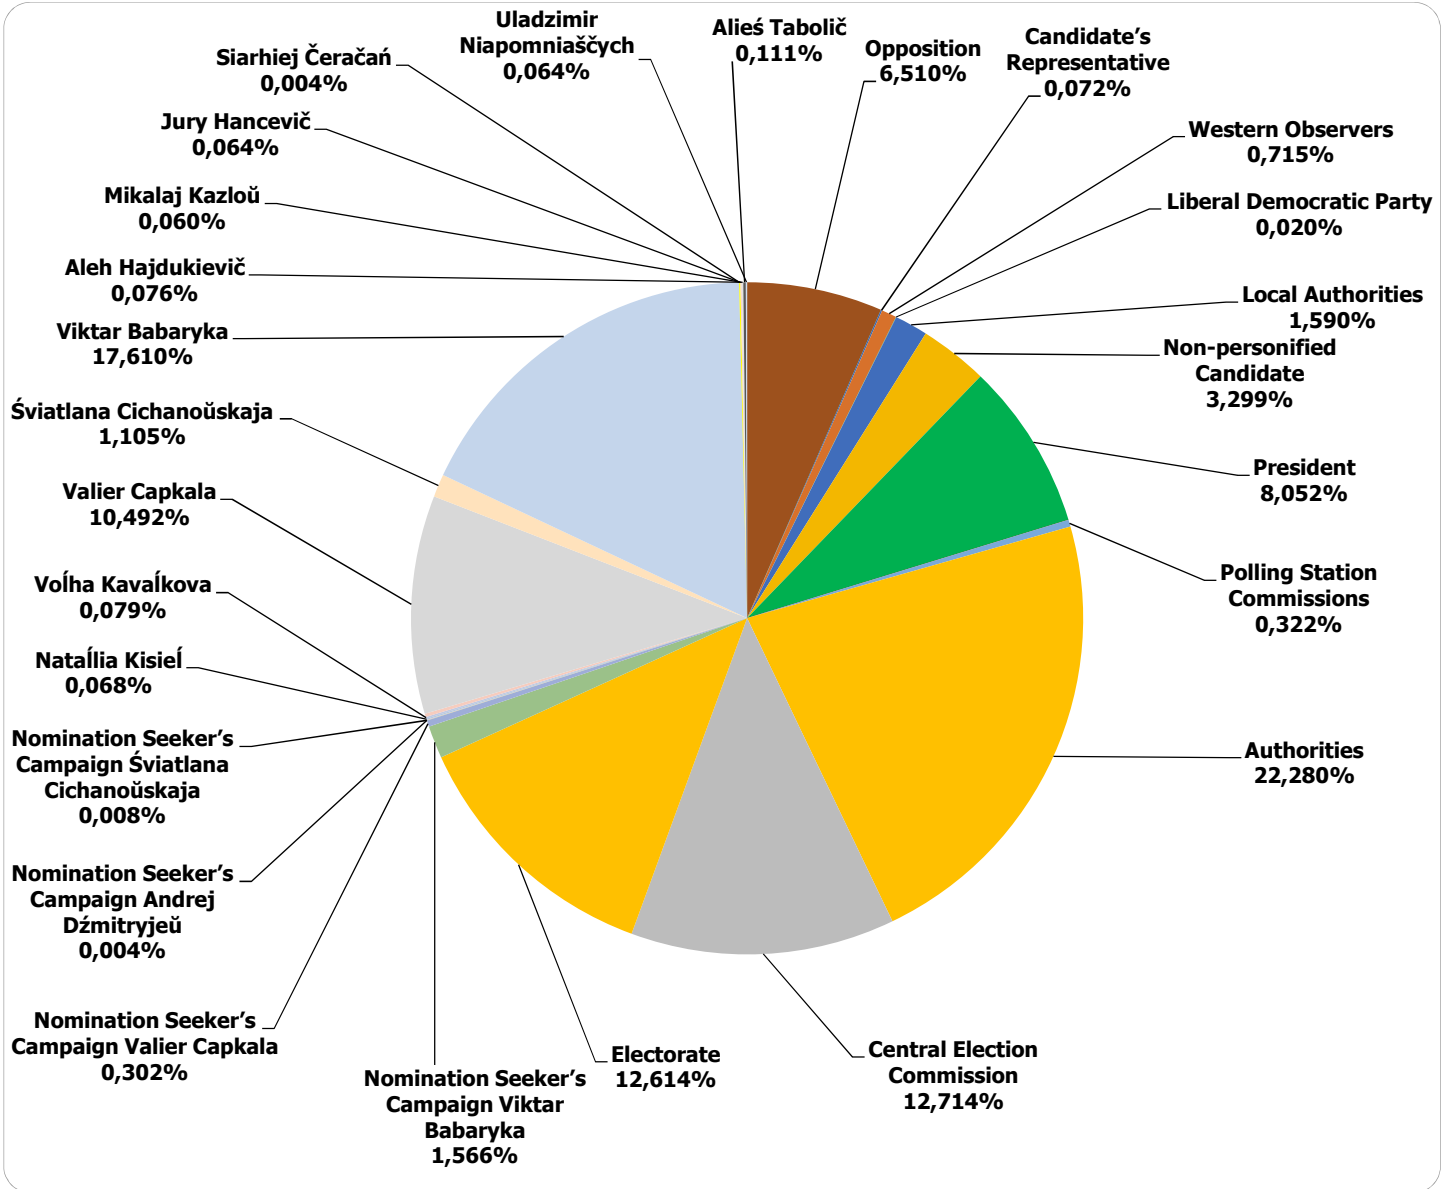

Narodnaja Vola (People's Will)

Measured in cm2