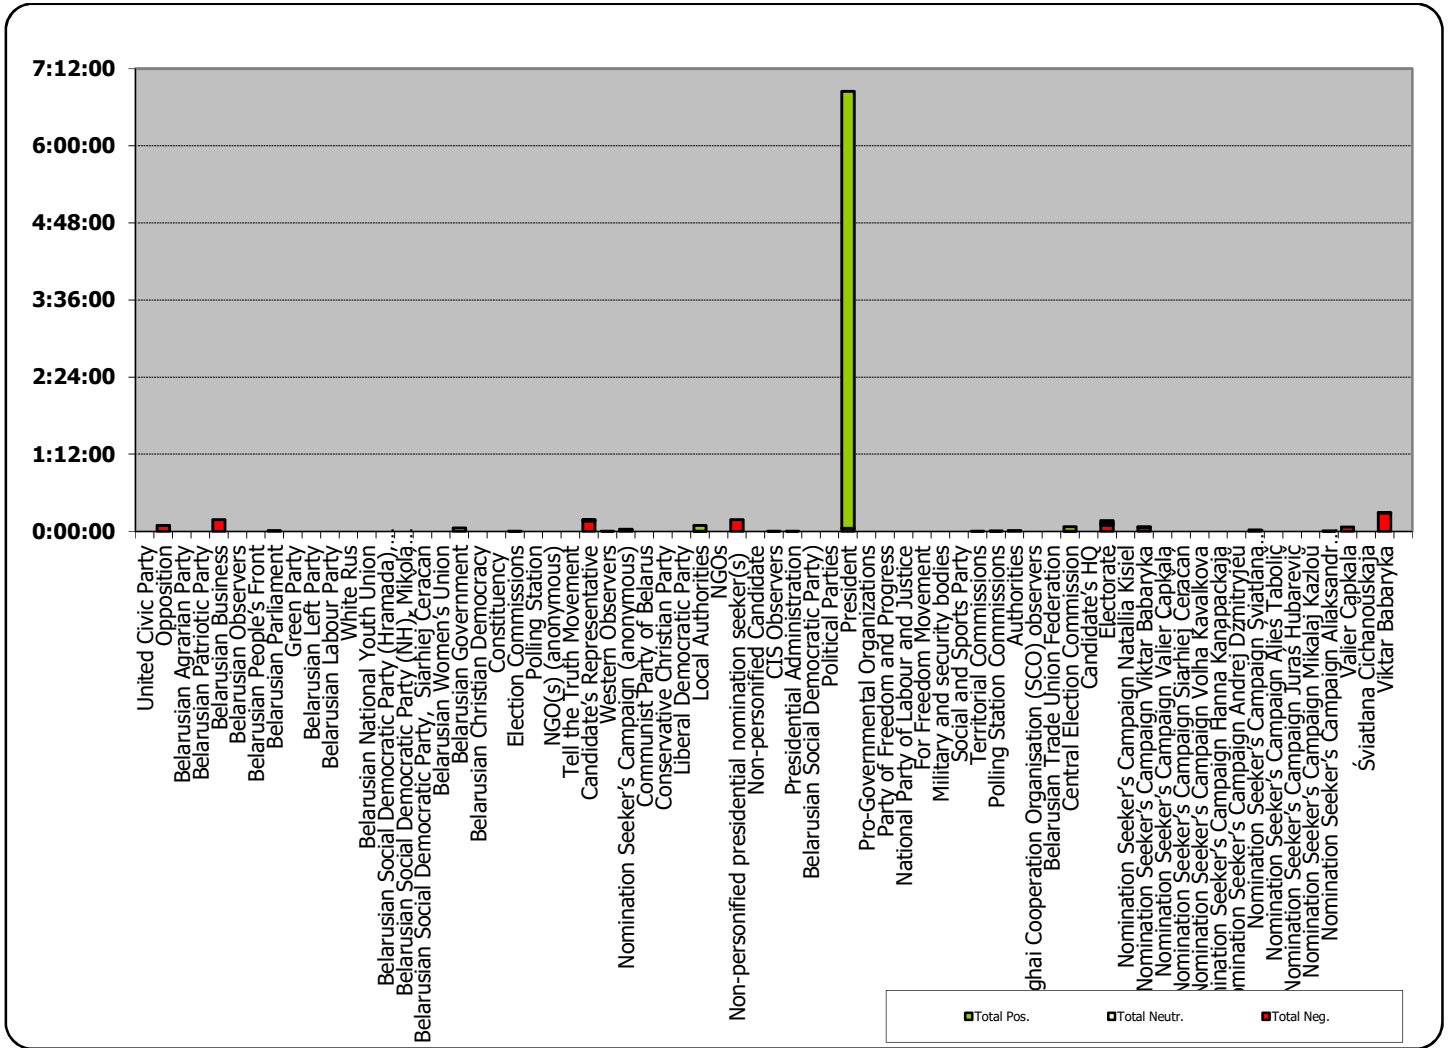

Беларусь 1 / ПАНАРАМА