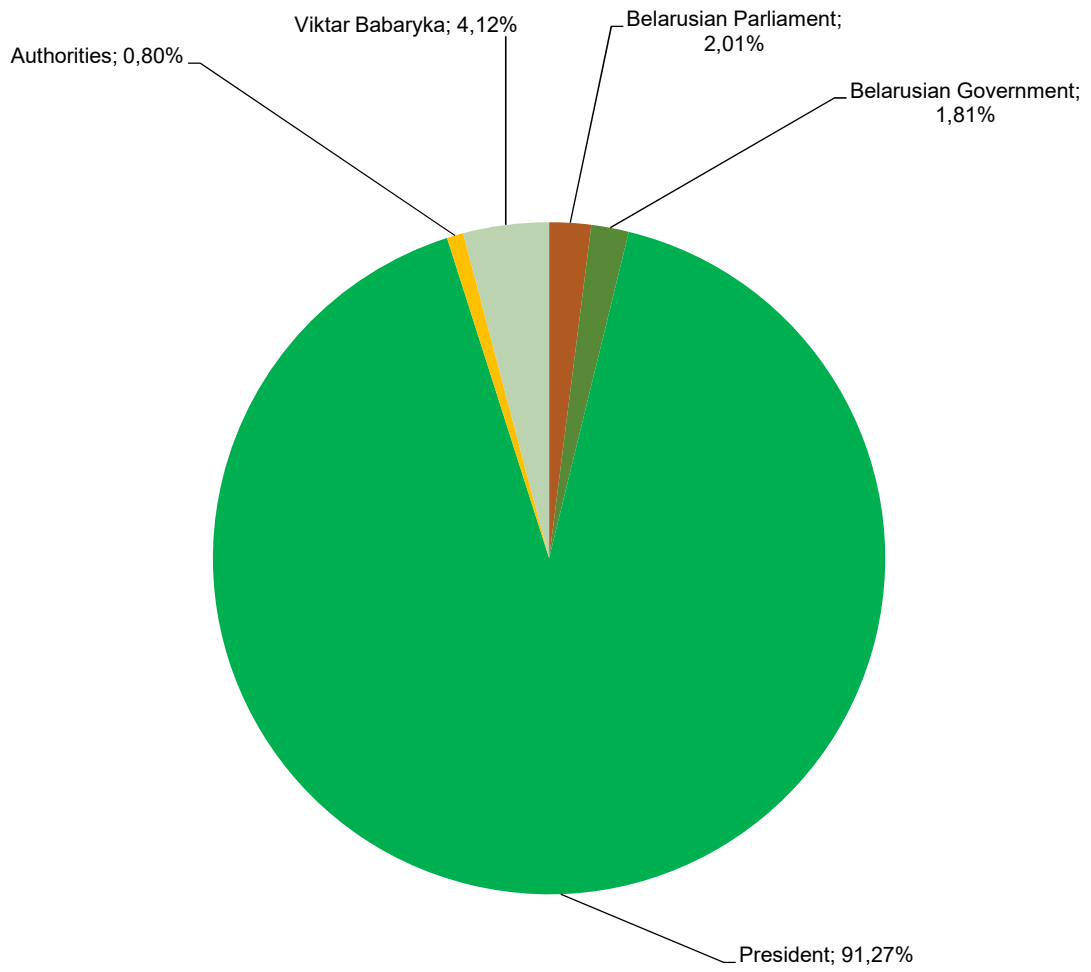

Radyjofakt (Radiofact) on the 1st Channel of the National Radio

Measured in hours, minutes, seconds (0:02:45)

Radyjofakt (Radiofact) on the 1st Channel of the National Radio

Belarus Segodnya (Belarus Today)

Measured in cm2

Belarus Segodnya (Belarus Today)

ZVIAZDA

Measured in cm²

ZVIAZDA

The Komsomolskaya Pravda v Belorussii (YCL Truth in Belarus)

Measured in cm2

The Komsomolskaya Pravda v Belorussii (YCL Truth in Belarus)

Narodnaja Vola (People's Will)

Measured in cm2

Narodnaja Vola (People's Will)

Mogilevskaya Pravda (Mahiloŭ Truth)

Measured in cm²

Mogilevskaya Pravda (Mahiloŭ Truth)

Minskaja Prauda (Minsk Truth)

Measured in cm2

Minskaja Prauda (Minsk Truth)