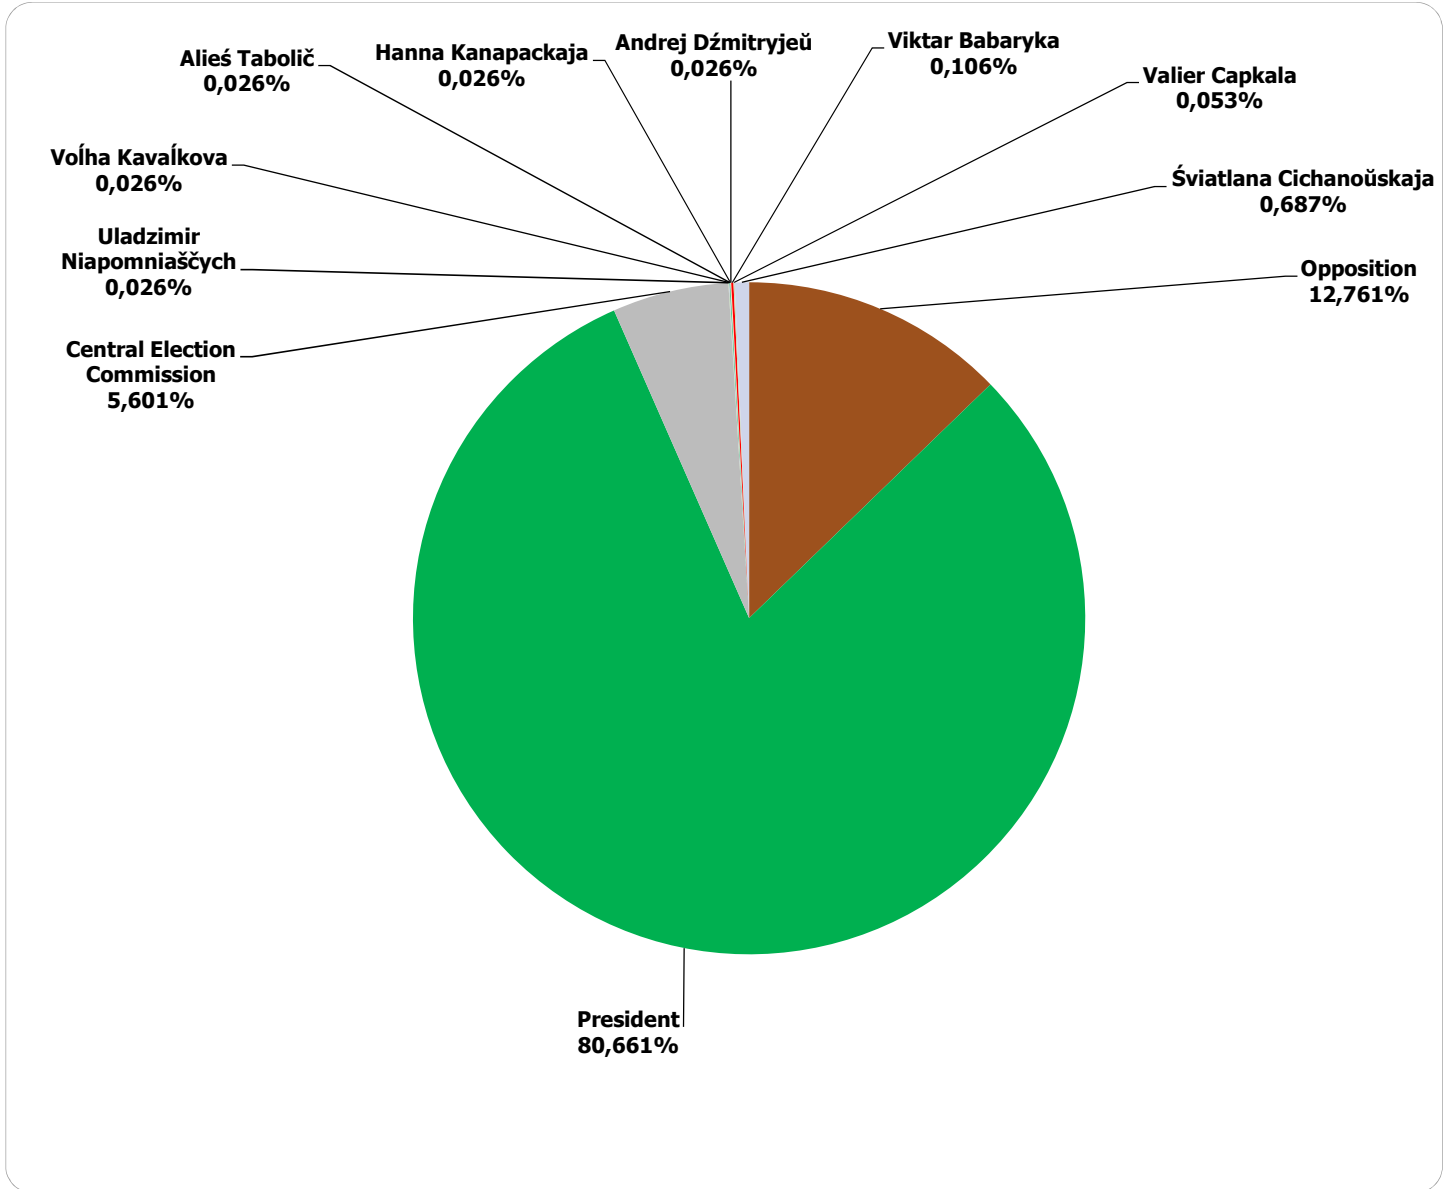

Narodnaja Vola (People's Will)

Measured in cm2

Narodnaja Vola (People's Will)

Mogilevskaya Pravda (Mahiloŭ Truth)

Measured in cm²

Mogilevskaya Pravda (Mahiloŭ Truth)

Minskaja Prauda (Minsk Truth)

Measured in cm2

Minskaja Prauda (Minsk Truth)