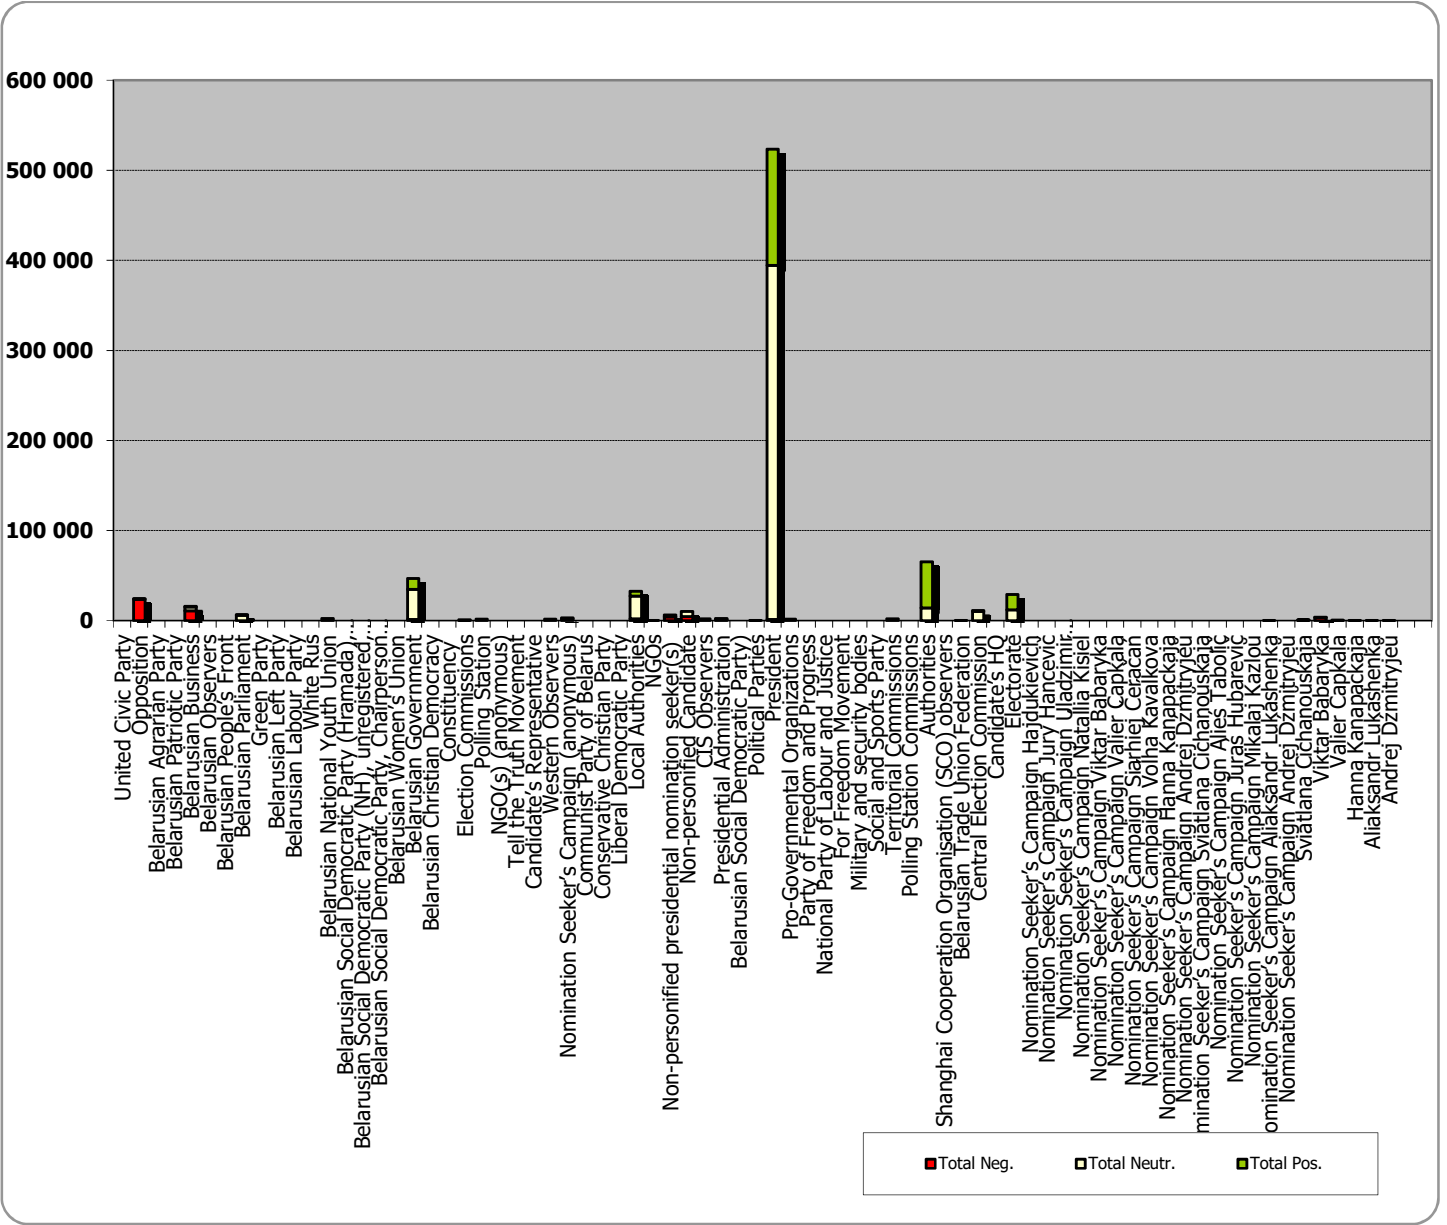

BELARUSIAN PRESIDENT ELECTIONS 2020

25.05 - 04.07.2020

BELTA.BY

Measured in number of characters

BELTA.BY

NAVINY.BY

Measured in number of characters

Glavny Efir (Most Important Air) weekly programme on Belarus 1 TV station

Measured in hours, minutes, seconds (0:02:45)

Glavny Efir (Most Important Air) weekly programme on Belarus 1 TV station

Panorama (Panorama) news programme on Belarus 1 TV station

Measured in hours, minutes, seconds (0:02:45)

Radyjofakt (Radiofact) on the 1st Channel of the National Radio

Measured in hours, minutes, seconds (0:02:45)

Radyjofakt (Radiofact) on the 1st Channel of the National Radio

Belarus Segodnya (Belarus Today)

Narodnaja Vola (People's Will)

Measured in cm2

Narodnaja Vola (People's Will)

Mogilevskaya Pravda (Mahiloŭ Truth)

Measured in cm²

Mogilevskaya Pravda (Mahiloŭ Truth)

Minskaja Prauda (Minsk Truth)

Measured in cm2