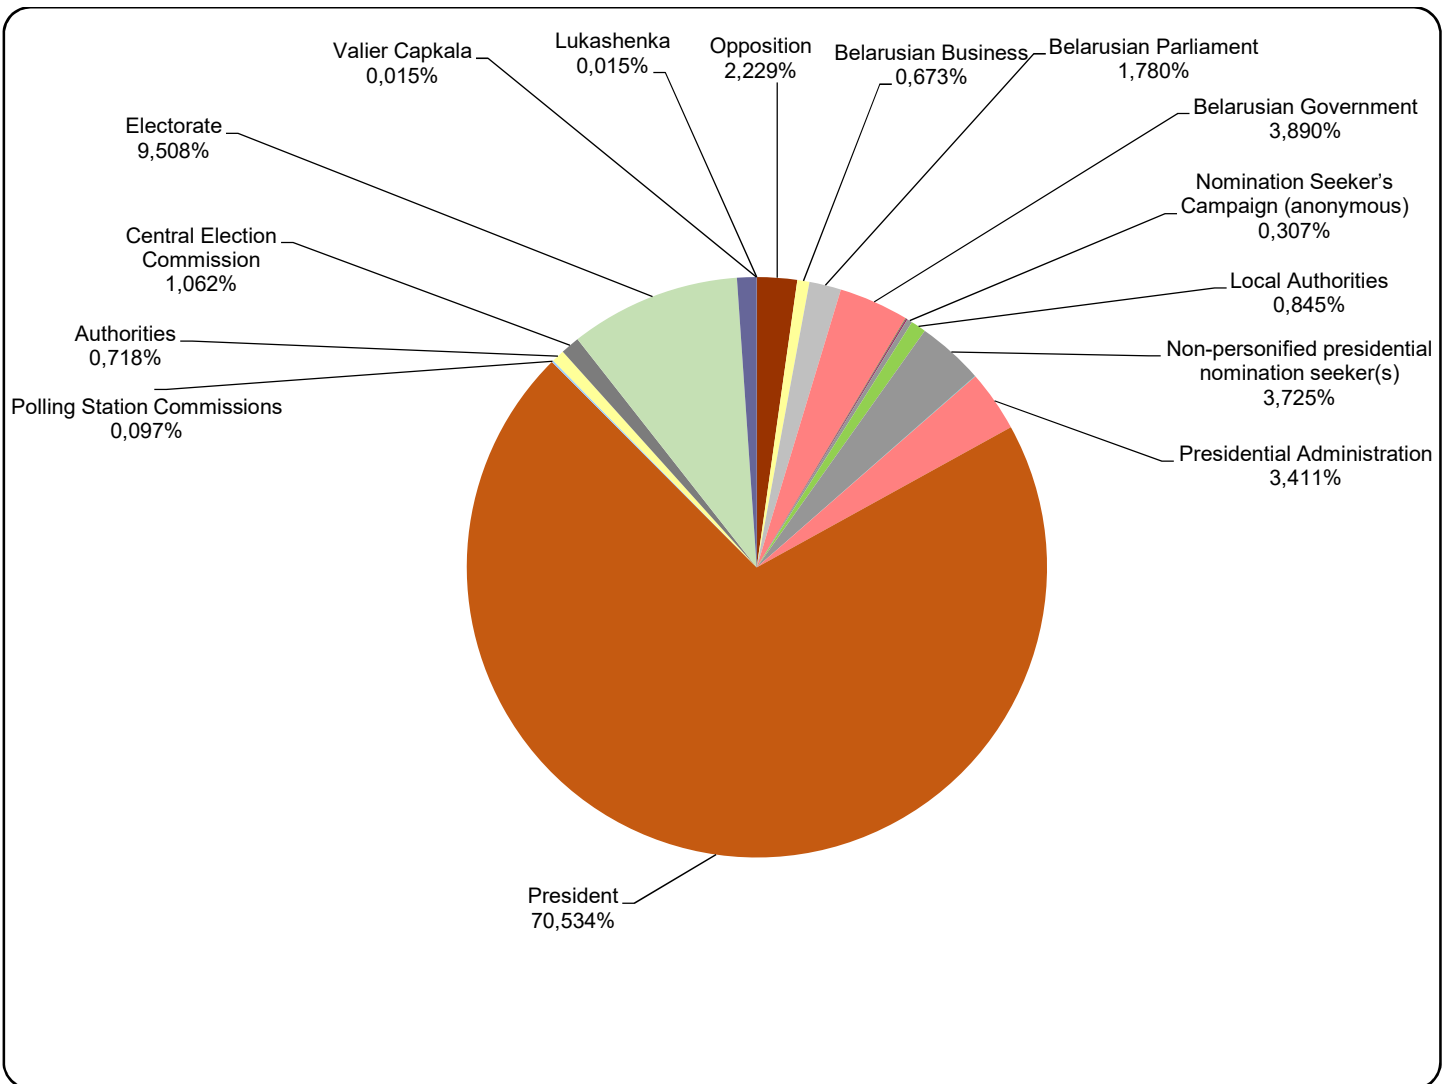

Nashi Novosti (Our News) news programme on ONT TV station

Naviny-rehijon (Regional News) of the Mahiloŭ Regional TV

Measured in hours, minutes, seconds (0:02:45)

Naviny-rehijon (Regional News) of the Mahiloŭ Regional TV

Radyjofakt (Radiofact) on the 1st Channel of the National Radio

Measured in hours, minutes, seconds (0:02:45)

Radyjofakt (Radiofact) on the 1st Channel of the National Radio

Belarus Segodnya (Belarus Today)