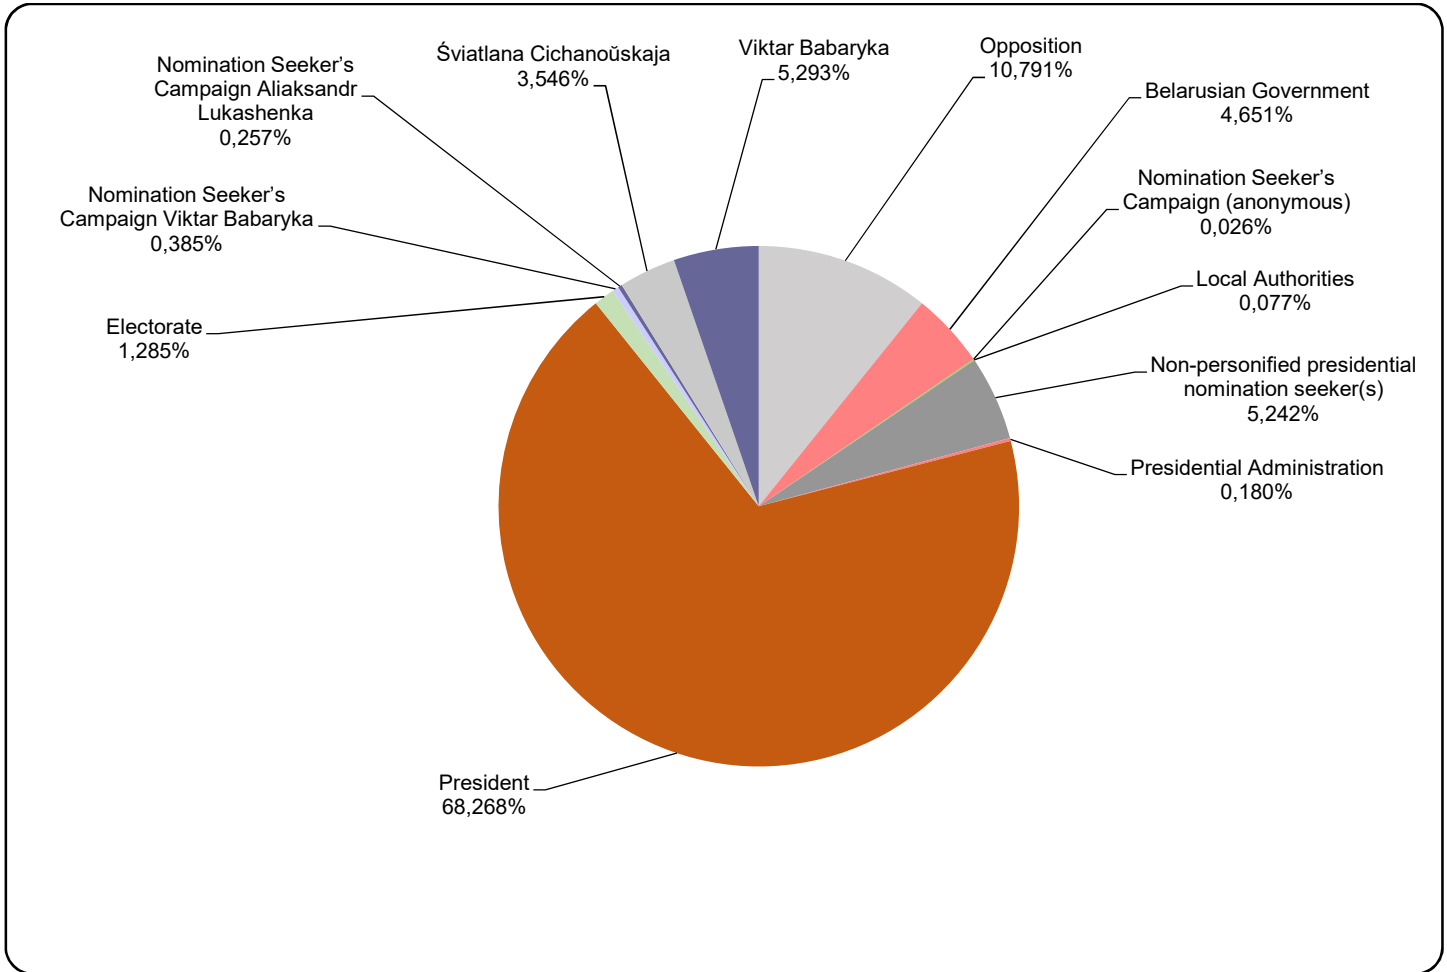

“Kontury” programme on ONT TV station

Measured in hours, minutes, seconds (0:02:45)