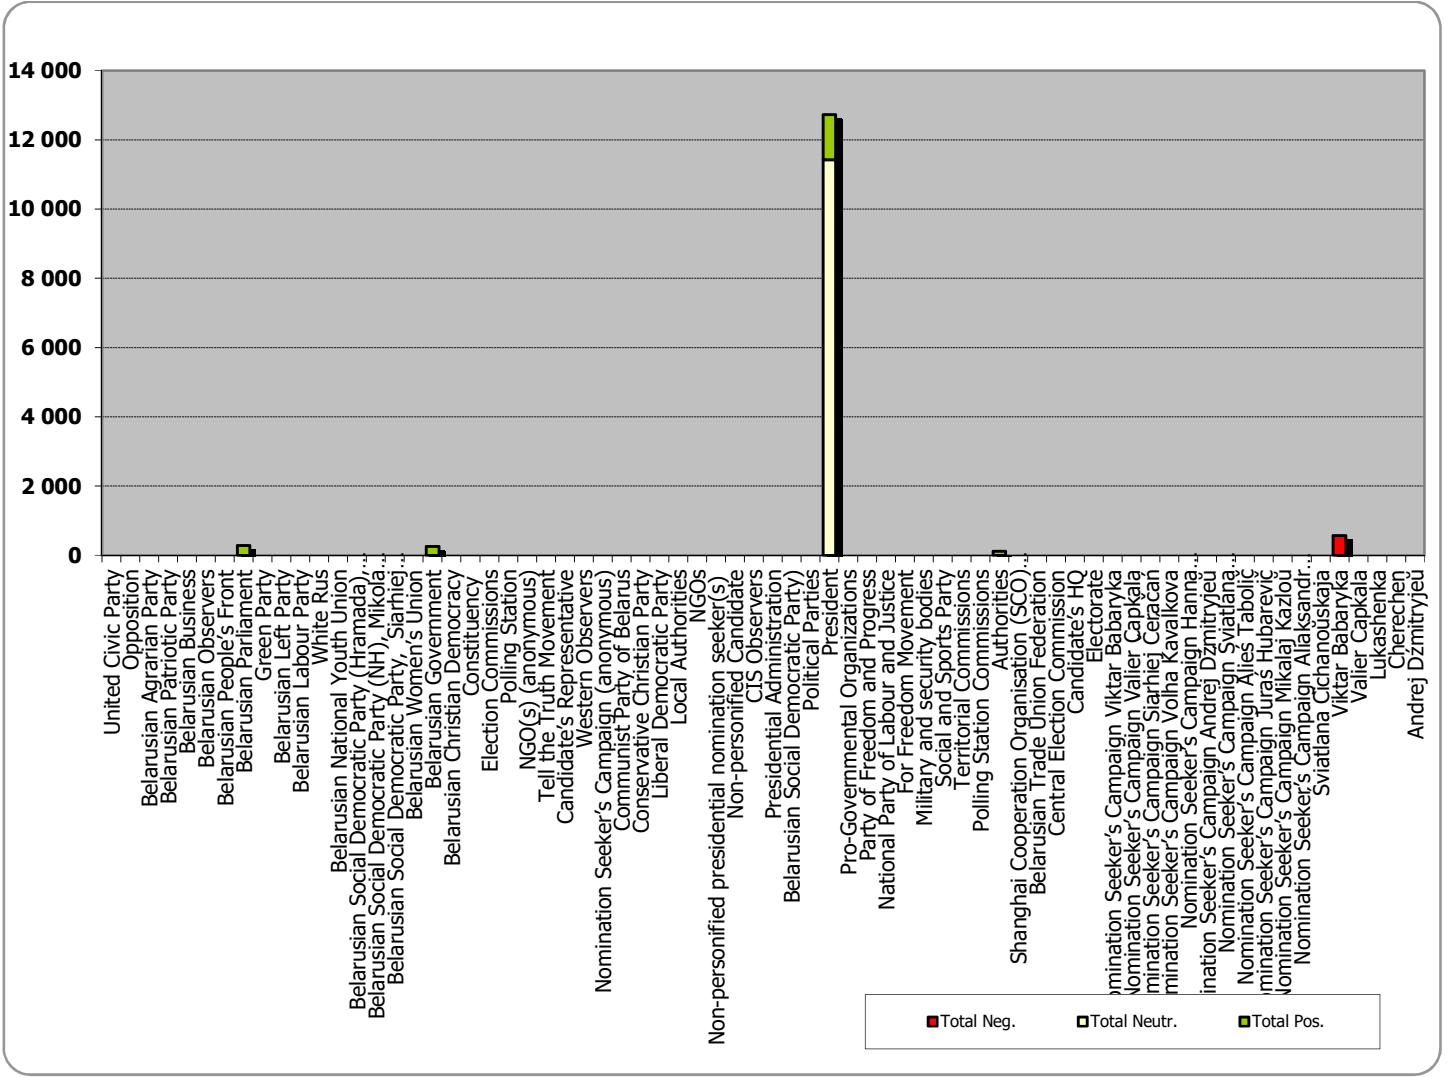

Radyjofakt (Radiofact) on the 1st Channel of the National Radio

Measured in hours, minutes, seconds (0:02:45)

Radyjofakt (Radiofact) on the 1st Channel of the National Radio

Belarus Segodnya (Belarus Today)

Measured in cm2

Belarus Segodnya (Belarus Today)

ZVIAZDA

Measured in cm²

ZVIAZDA

The Komsomolskaya Pravda v Belorussii (YCL Truth in Belarus)

Measured in cm2

The Komsomolskaya Pravda v Belorussii (YCL Truth in Belarus)

Narodnaja Vola (People's Will)

Measured in cm2

Narodnaja Vola (People's Will)

Mogilevskaya Pravda (Mahiloŭ Truth)

Measured in cm²

Mogilevskaya Pravda (Mahiloŭ Truth)

Minskaja Prauda (Minsk Truth)

Measured in cm2

Minskaja Prauda (Minsk Truth)