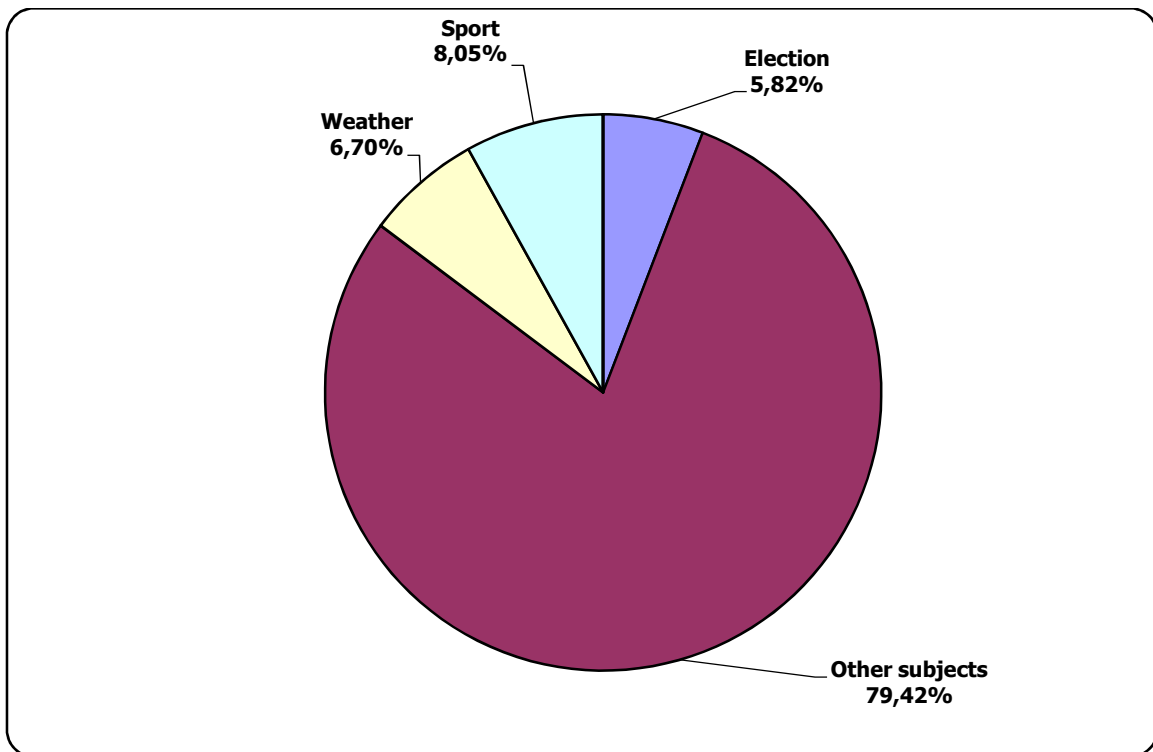

Nashi Novosti (Our News) news programme on ONT TV station

Naviny-rehijon (Regional News) of the Mahiloŭ Regional TV

Measured in hours, minutes, seconds (0:02:45)

Naviny-rehijon (Regional News) of the Mahiloŭ Regional TV

Radyjofakt (Radiofact) on the 1st Channel of the National Radio

Measured in hours, minutes, seconds (0:02:45)

Radyjofakt (Radiofact) on the 1st Channel of the National Radio

Belarus Segodnya (Belarus Today)