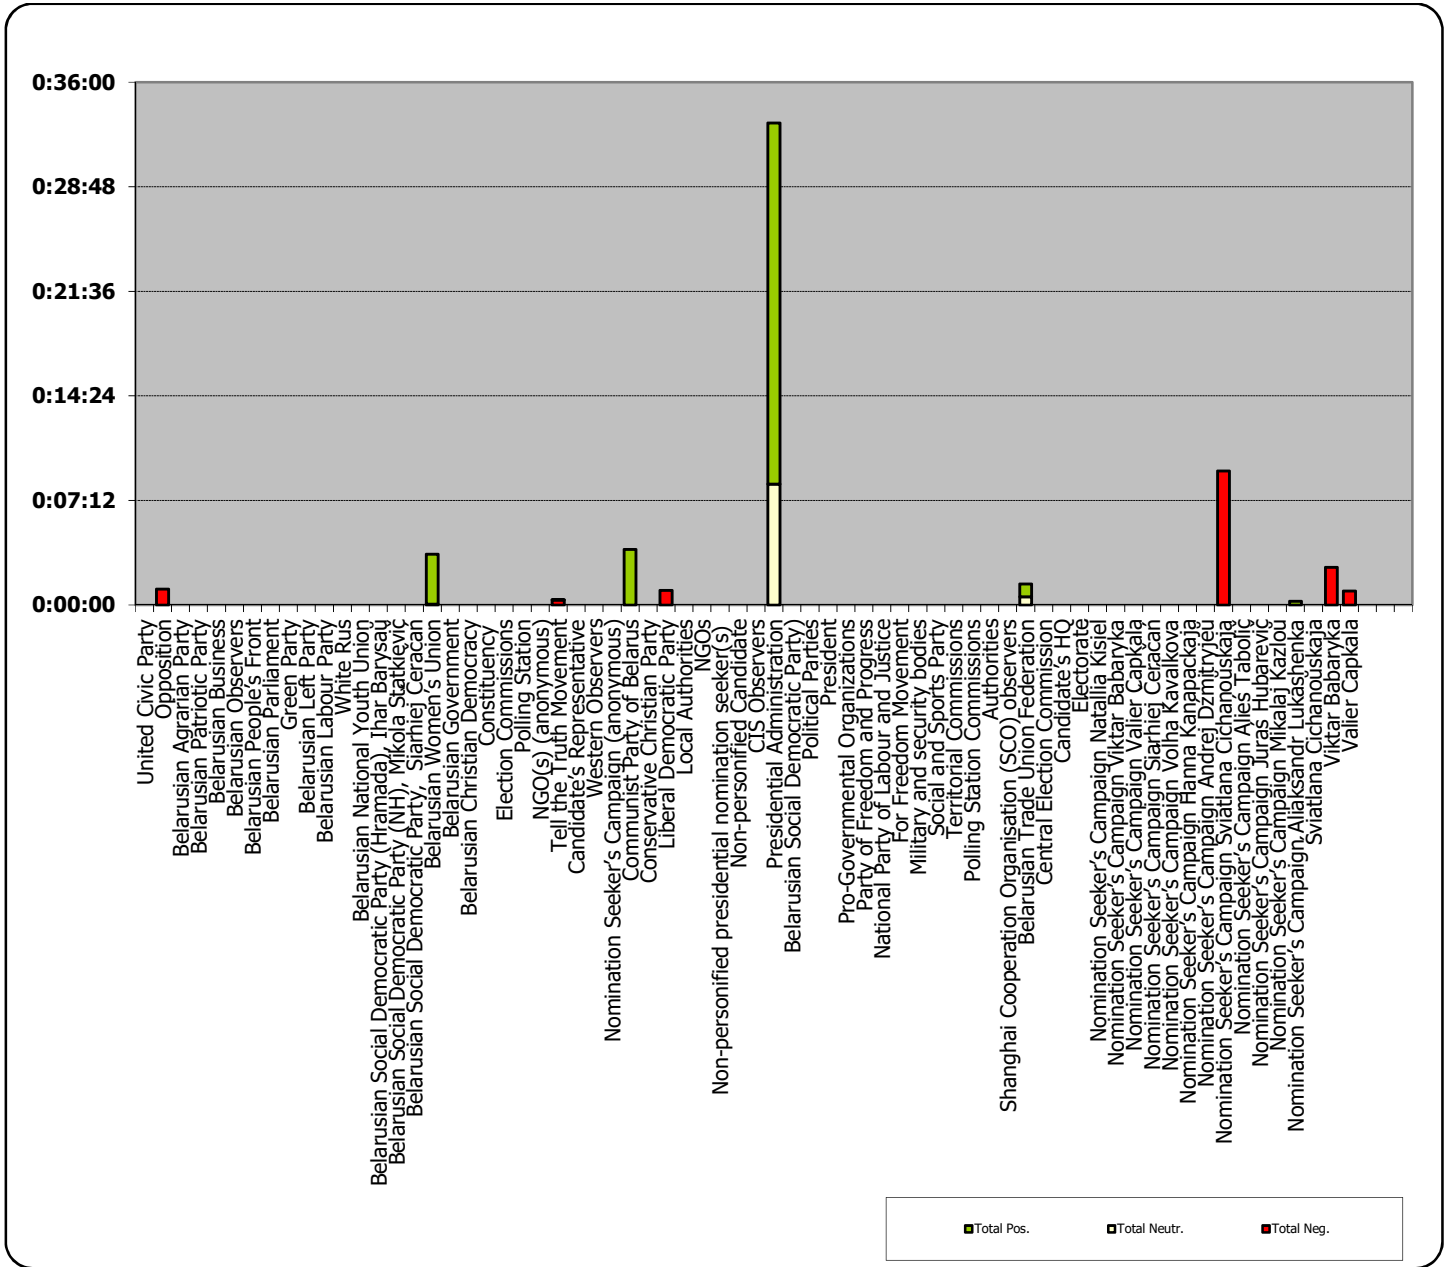

BELARUSIAN PRESIDENT ELECTIONS 2020

25.05 - 04.07.2020

BELTA.BY

Measured in number of characters

BELTA.BY

NAVINY.BY

Measured in number of characters

Glavny Efir (Most Important Air) weekly programme on Belarus 1 TV station

Measured in hours, minutes, seconds (0:02:45)

Glavny Efir (Most Important Air) weekly programme on Belarus 1 TV station

Panorama (Panorama) news programme on Belarus 1 TV station

Measured in hours, minutes, seconds (0:02:45)

Radyjofakt (Radiofact) on the 1st Channel of the National Radio

Measured in hours, minutes, seconds (0:02:45)

Radyjofakt (Radiofact) on the 1st Channel of the National Radio

Belarus Segodnya (Belarus Today)

Narodnaja Vola (People's Will)

Measured in cm2

Narodnaja Vola (People's Will)

Mogilevskaya Pravda (Mahiloŭ Truth)

Measured in cm²

Mogilevskaya Pravda (Mahiloŭ Truth)

Minskaja Prauda (Minsk Truth)

Measured in cm2