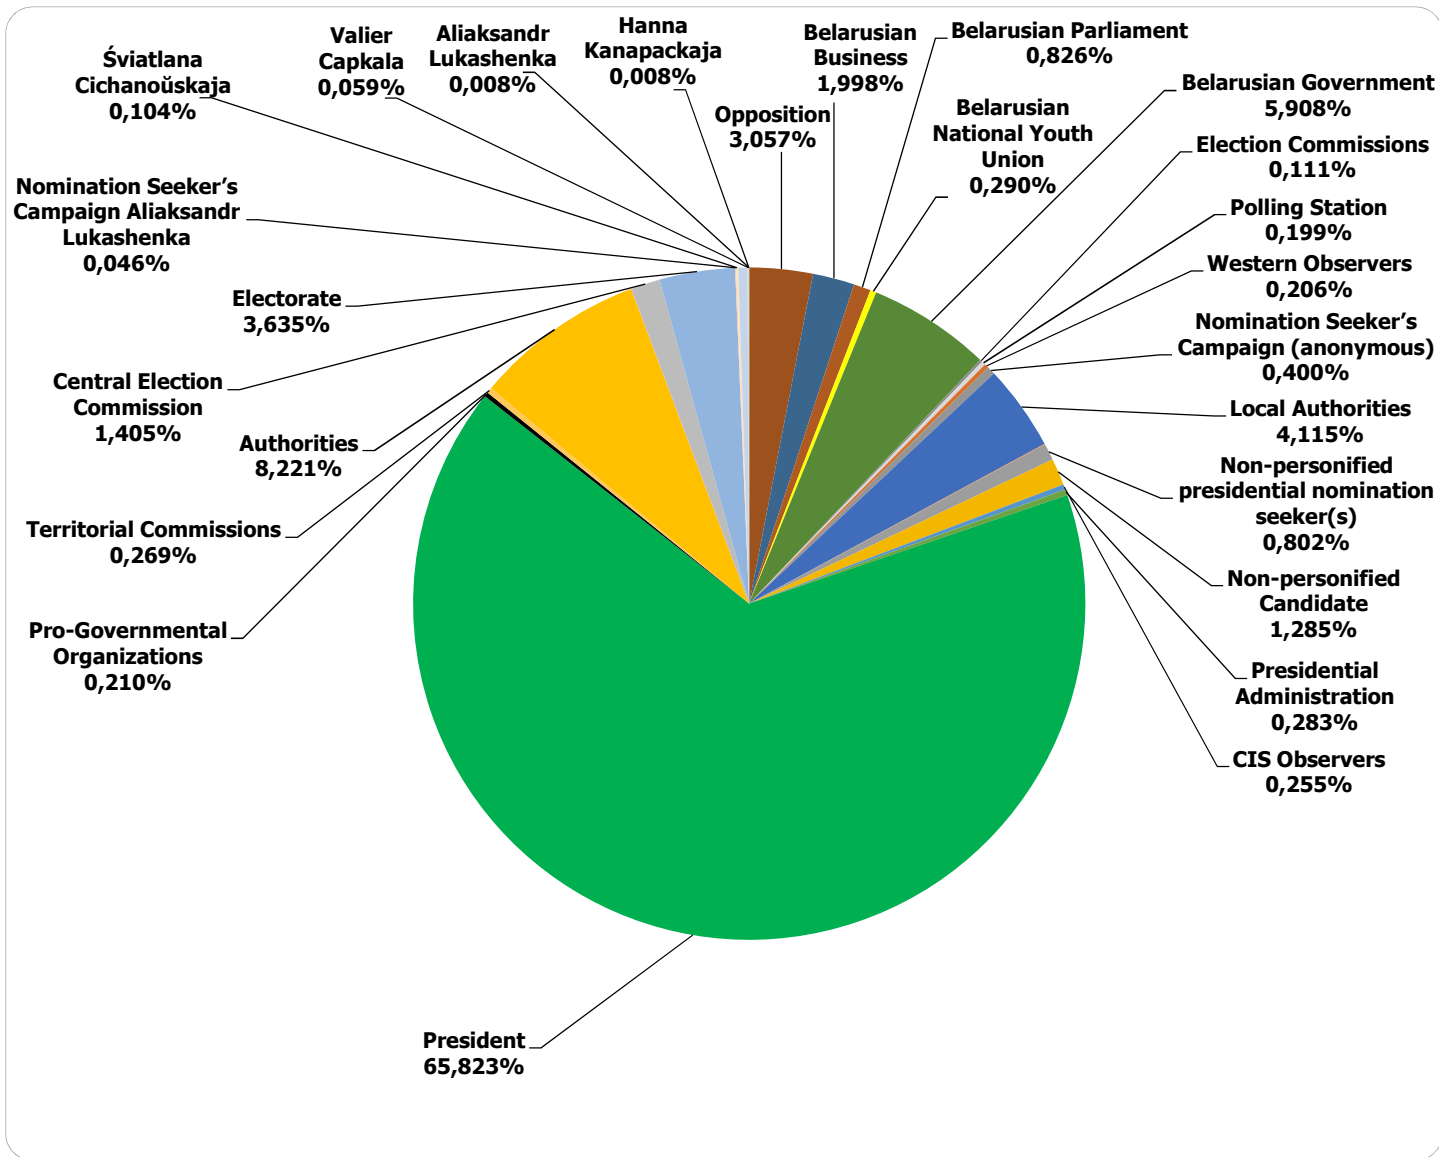

BELARUSIAN PRESIDENT ELECTIONS 2020

25.05 - 04.07.2020

BELTA.BY

Measured in number of characters

BELTA.BY

NAVINY.BY

Measured in number of characters

Glavny Efir (Most Important Air) weekly programme on Belarus 1 TV station

Measured in hours, minutes, seconds (0:02:45)

Glavny Efir (Most Important Air) weekly programme on Belarus 1 TV station

Panorama (Panorama) news programme on Belarus 1 TV station

Measured in hours, minutes, seconds (0:02:45)