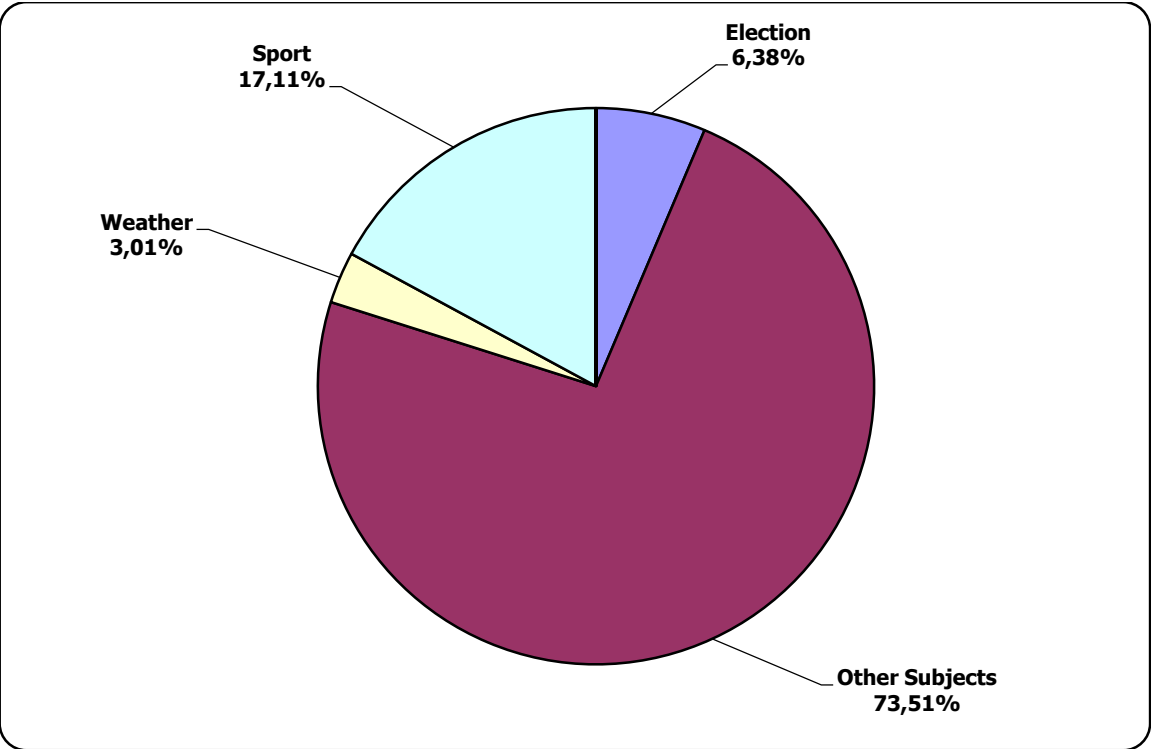

BELARUSIAN PRESIDENT ELECTIONS 2015

31.08.2015-19.09.2015

BT1. PANARAMA

Measured in hours, minutes, seconds (0:02:45)

BELARUSIAN PRESIDENT ELECTIONS 2015

31.08.2015-19.09.2015

ONT. NASHI NOVOSTI

Measured in hours, minutes, seconds (0:02:45)

BELARUSIAN PRESIDENT ELECTIONS 2015

31.08.2015-19.09.2015

BT1. GLAVNYJ EFIR

Measured in hours, minutes, seconds (0:02:45)

BELARUSIAN PRESIDENT ELECTIONS 2015

31.08.2015-19.09.2015

TRC "Mahilou"/Radio "News"