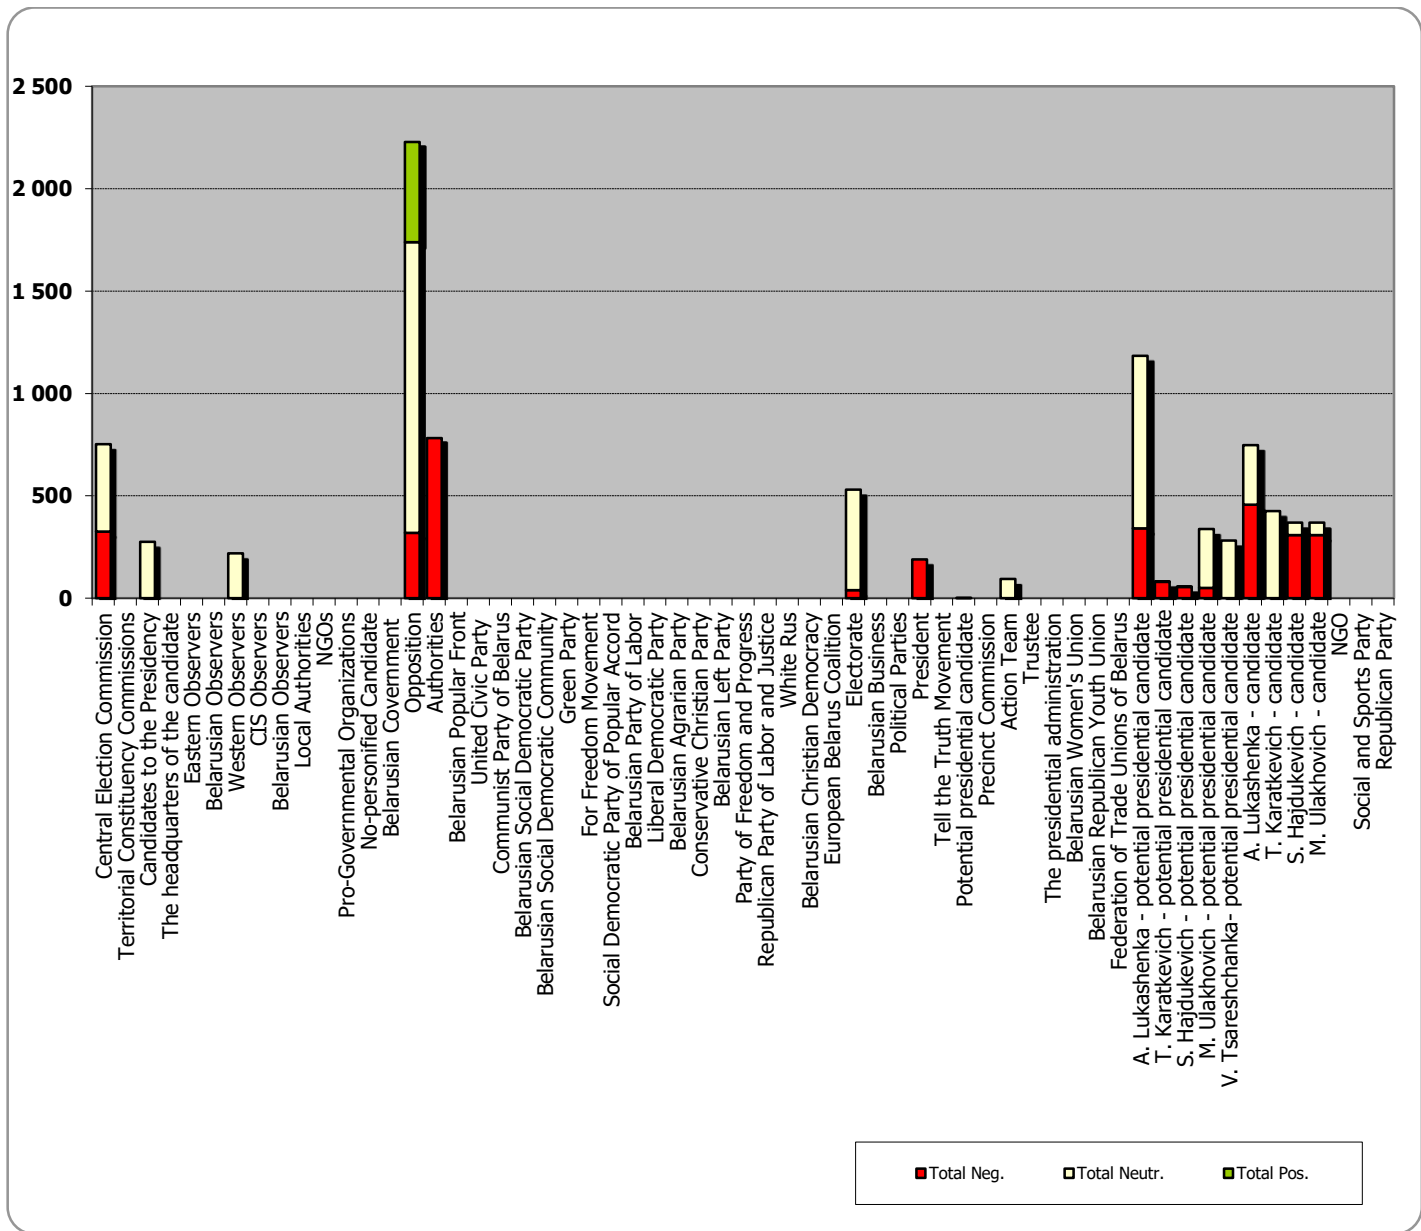

Measured in hours, minutes, seconds (0:02:45)

BELARUSIAN PRESIDENT ELECTIONS 2015

31.08.2015-19.09.2015

BELARUS SEGODNIA

Measured in cm2

BELARUSIAN PRESIDENT ELECTIONS 2015

31.08.2015-19.09.2015

BELTA.BY

Measured in cm2

BELARUSIAN PRESIDENT ELECTIONS 2015

31.08.2015-19.09.2015

NAVINY.BY

Measured in cm2

BELARUSIAN PRESIDENT ELECTIONS 2015

31.08.2015-19.09.2015

NARODNAJA VOLA

Measured in cm2

BELARUSIAN PRESIDENT ELECTIONS 2015

31.08.2015-19.09.2015

NASHA NIVA

Measured in cm²

BELARUSIAN PRESIDENT ELECTIONS 2015

31.08.2015-19.09.2015

KOMSAMOLSKAYA PRAVDA

Measured in hours, minutes, seconds (0:02:45)