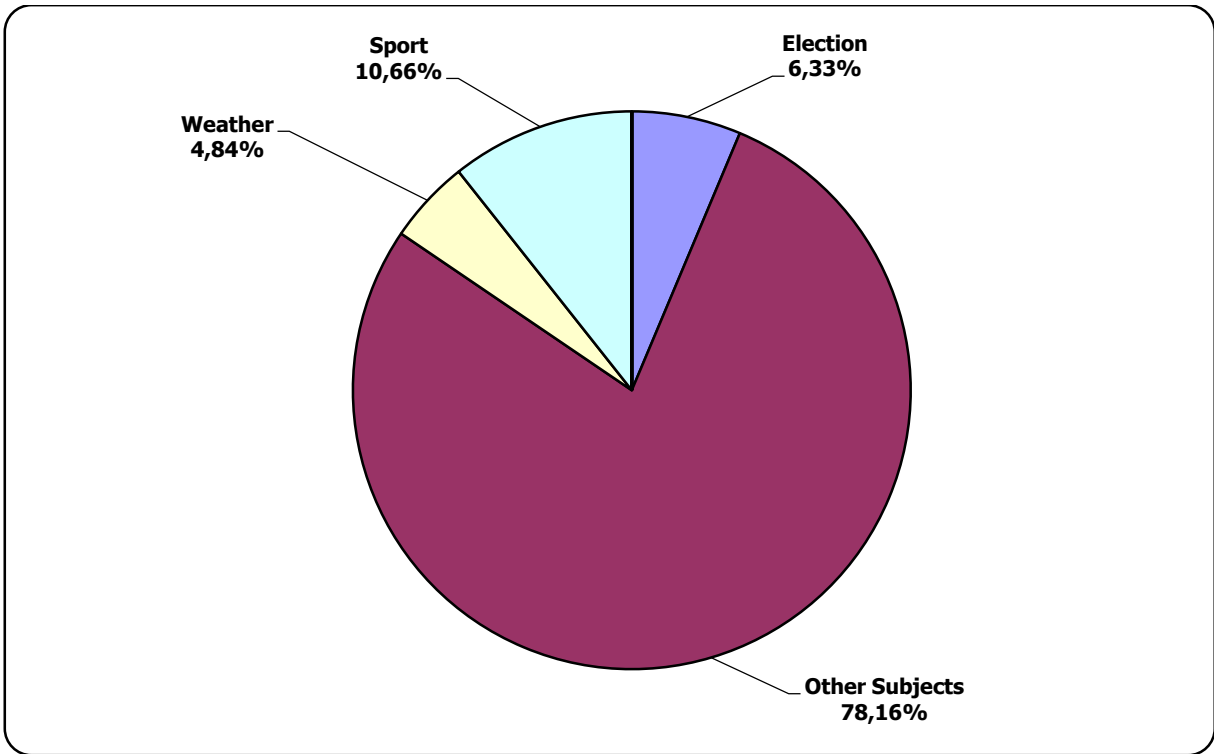

BELARUSIAN PRESIDENT ELECTIONS 2015

31.08.2015-19.09.2015

BT1. PANARAMA

Measured in hours, minutes, seconds (0:02:45)

BELARUSIAN PRESIDENT ELECTIONS 2015

31.08.2015-19.09.2015

ONT. NASHI NOVOSTI

Measured in hours, minutes, seconds (0:02:45)

BELARUSIAN PRESIDENT ELECTIONS 2015

31.08.2015-19.09.2015

BT1. GLAVNYJ EFIR

Measured in hours, minutes, seconds (0:02:45)

BELARUSIAN PRESIDENT ELECTIONS 2015

31.08.2015-19.09.2015

TRC "Mahilou"/Radio "News"