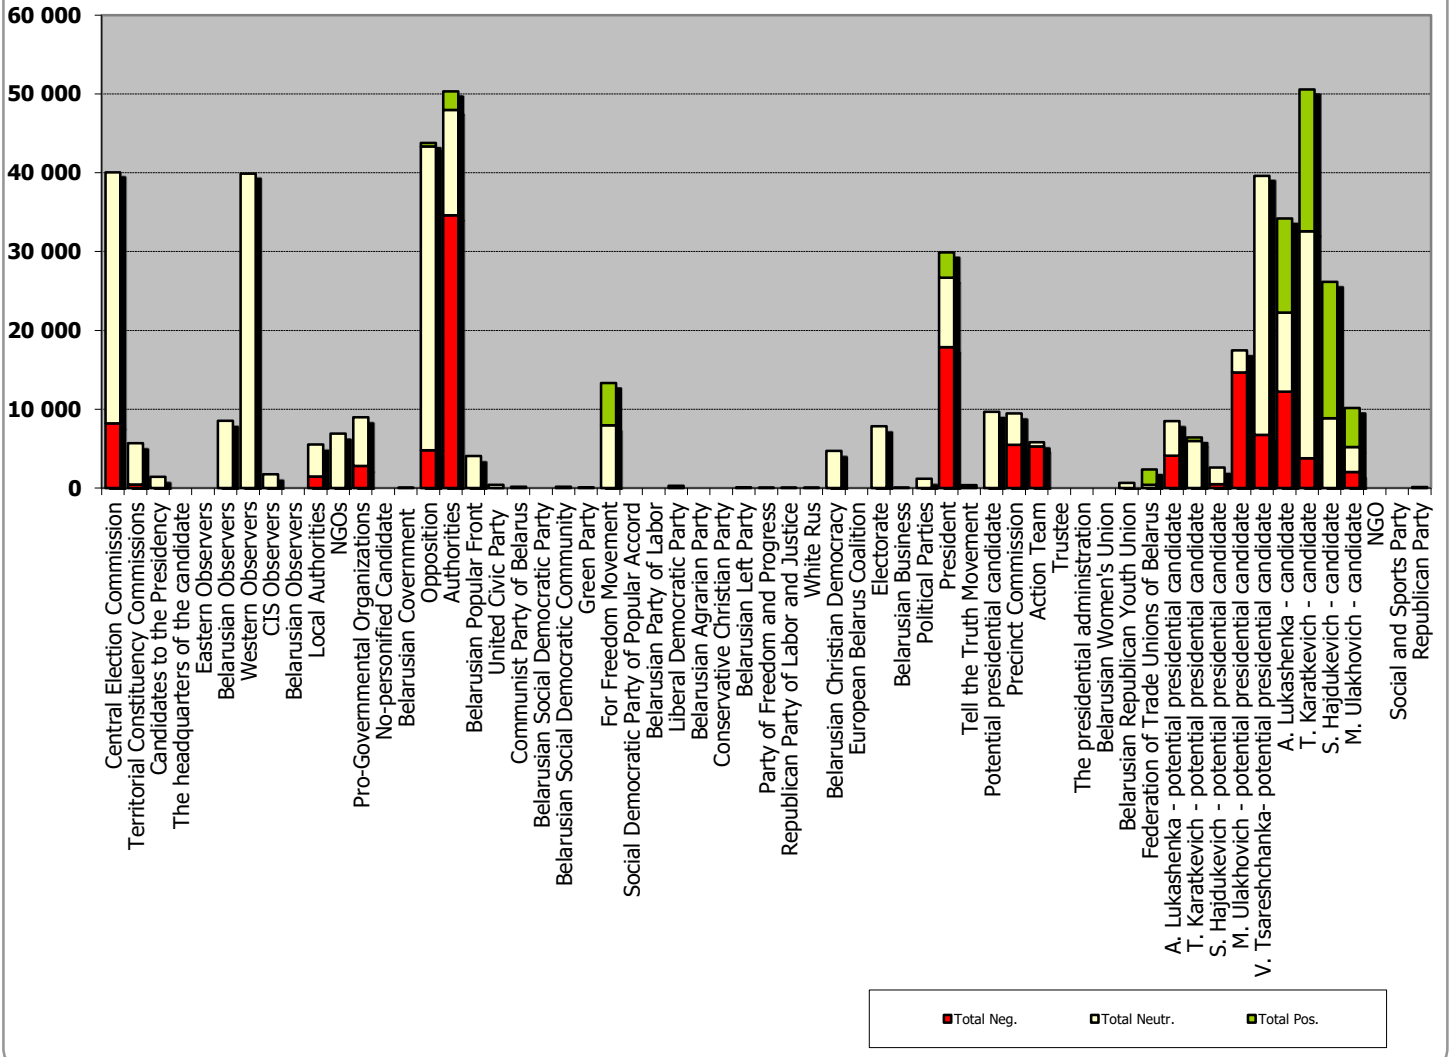

Measured in hours, minutes, seconds (0:02:45)

BELARUSIAN PRESIDENT ELECTIONS 2015

31.08.2015-19.09.2015

BELARUS SEGODNIA

Measured in cm2

BELARUSIAN PRESIDENT ELECTIONS 2015

31.08.2015-19.09.2015

BELTA.BY

Measured in cm2

BELARUSIAN PRESIDENT ELECTIONS 2015

31.08.2015-19.09.2015

NAVINY.BY

Measured in cm2

BELARUSIAN PRESIDENT ELECTIONS 2015

31.08.2015-19.09.2015

NARODNAJA VOLA

Measured in cm2

BELARUSIAN PRESIDENT ELECTIONS 2015

31.08.2015-19.09.2015

NASHA NIVA

Measured in cm²

BELARUSIAN PRESIDENT ELECTIONS 2015

31.08.2015-19.09.2015

KOMSAMOLSKAYA PRAVDA