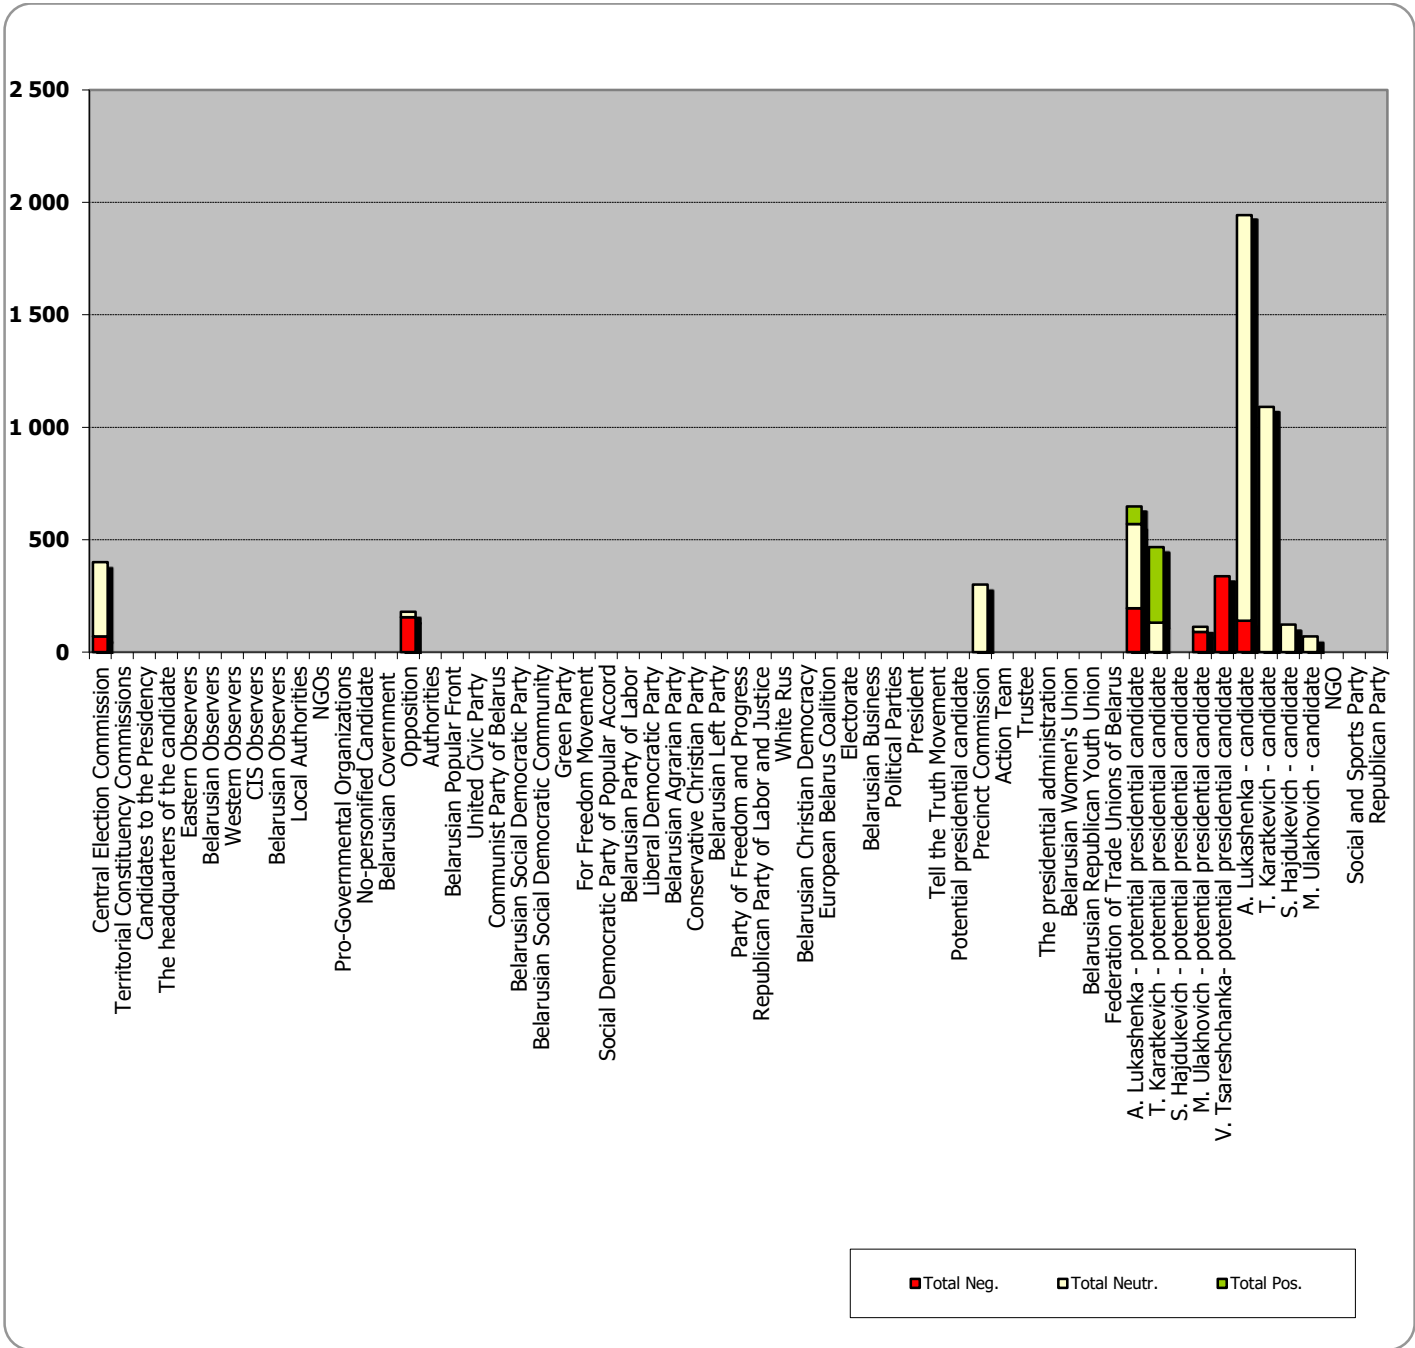

Measured in cm2

BELARUSIAN PRESIDENT ELECTIONS 2015

31.08.2015-19.09.2015

NASHA NIVA

Measured in cm²

BELARUSIAN PRESIDENT ELECTIONS 2015

31.08.2015-19.09.2015

KOMSAMOLSKAYA PRAVDA

Measured in cm²

BELARUSIAN PRESIDENT ELECTIONS 2015

31.08.2015-19.09.2015

“Mogilevskaja pravda”

Measured in cm2

BELARUSIAN PRESIDENT ELECTIONS 2015

31.08.2015-19.09.2015

First National Radio "Radiofact"

Measured in hours, minutes, seconds (0:02:45)