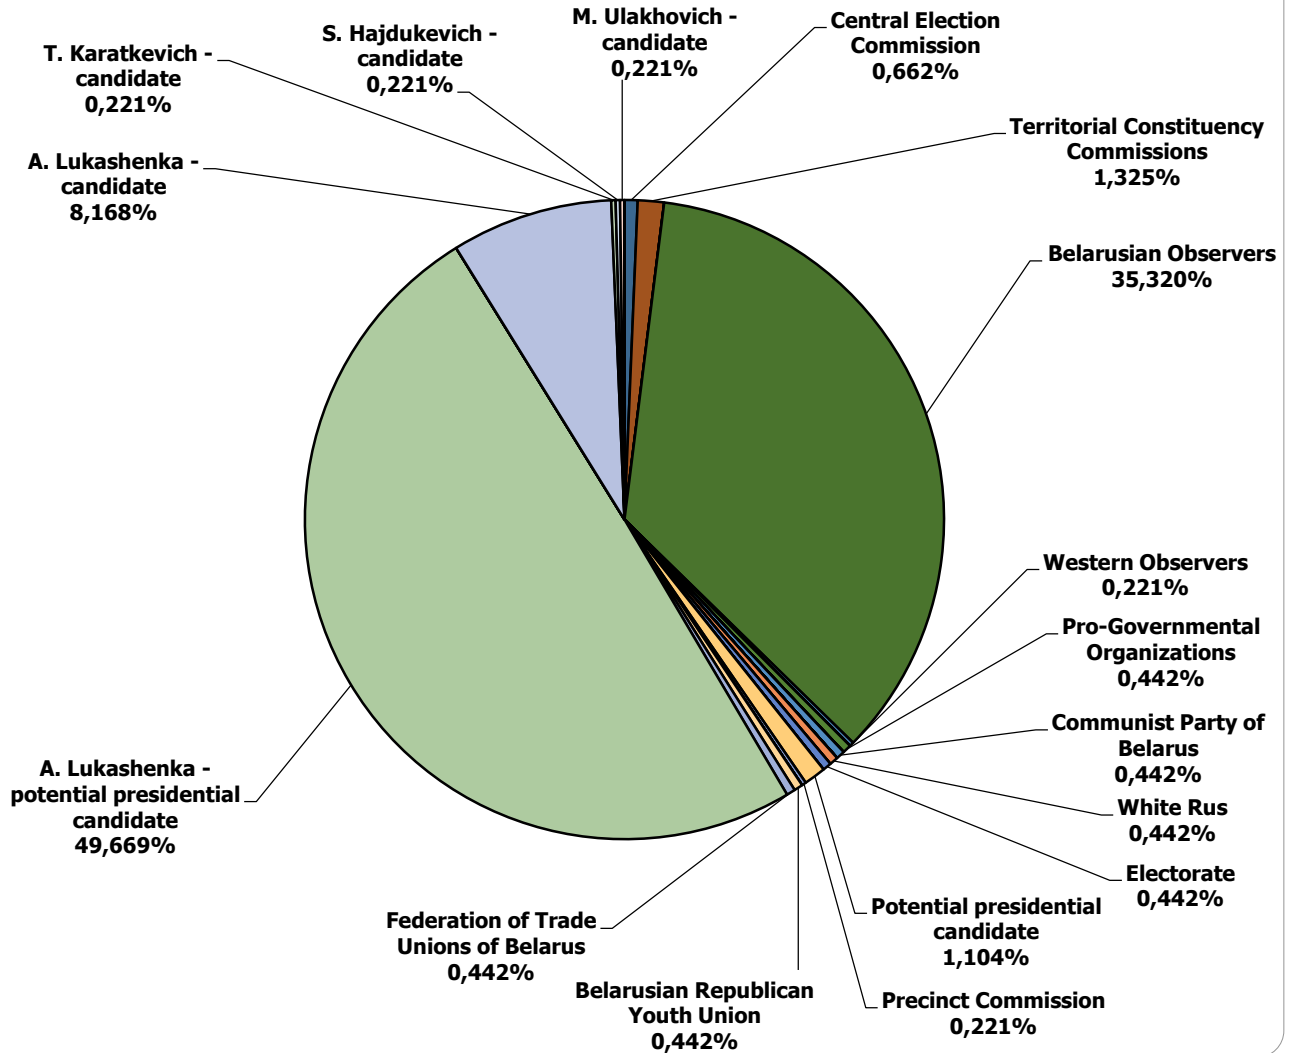

Measured in cm²

BELARUSIAN PRESIDENT ELECTIONS 2015

31.08.2015-19.09.2015

“Mogilevskaja pravda”

Measured in cm2

BELARUSIAN PRESIDENT ELECTIONS 2015

31.08.2015-19.09.2015

First National Radio "Radiofact"

Measured in hours, minutes, seconds (0:02:45)