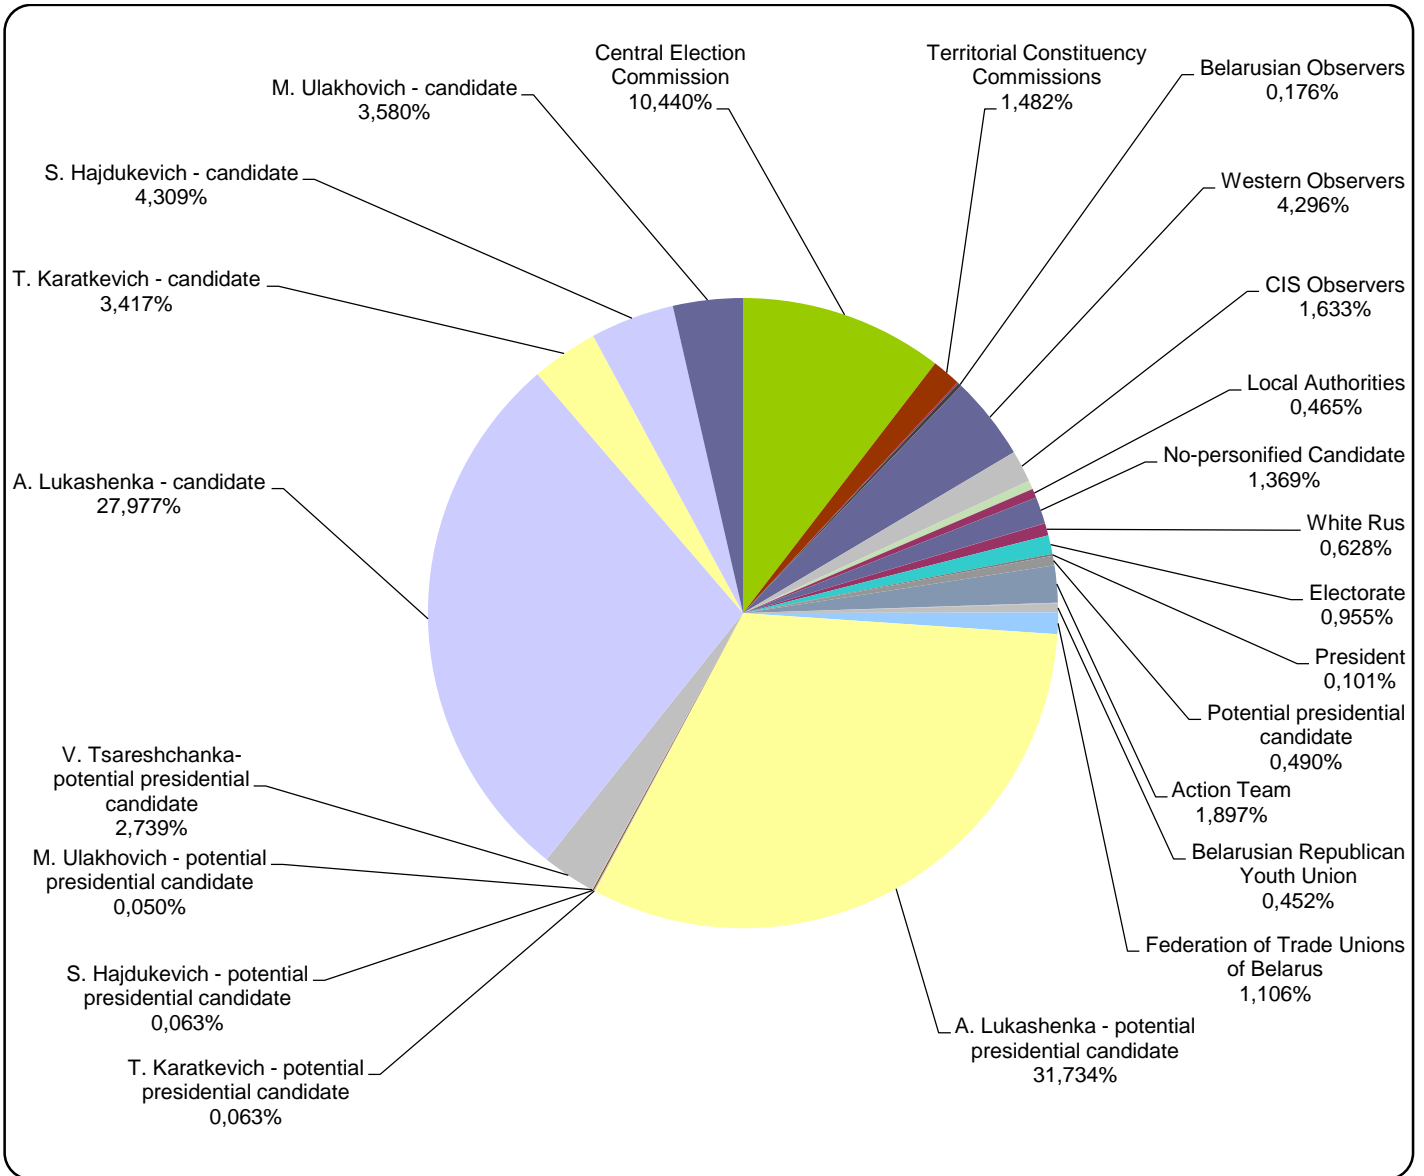

BELARUSIAN PRESIDENT ELECTIONS 2015

31.08.2015-19.09.2015

BT1. PANARAMA

Measured in hours, minutes, seconds (0:02:45)

BELARUSIAN PRESIDENT ELECTIONS 2015

31.08.2015-19.09.2015

ONT. NASHI NOVOSTI

Measured in hours, minutes, seconds (0:02:45)

BELARUSIAN PRESIDENT ELECTIONS 2015

31.08.2015-19.09.2015

BT1. GLAVNYJ EFIR

Measured in hours, minutes, seconds (0:02:45)

BELARUSIAN PRESIDENT ELECTIONS 2015

31.08.2015-19.09.2015

TRC "Mahilou"/Radio "News"

Measured in hours, minutes, seconds (0:02:45)

BELARUSIAN PRESIDENT ELECTIONS 2015

31.08.2015-19.09.2015

BELARUS SEGODNIA

Measured in cm2

BELARUSIAN PRESIDENT ELECTIONS 2015

31.08.2015-19.09.2015

BELTA.BY