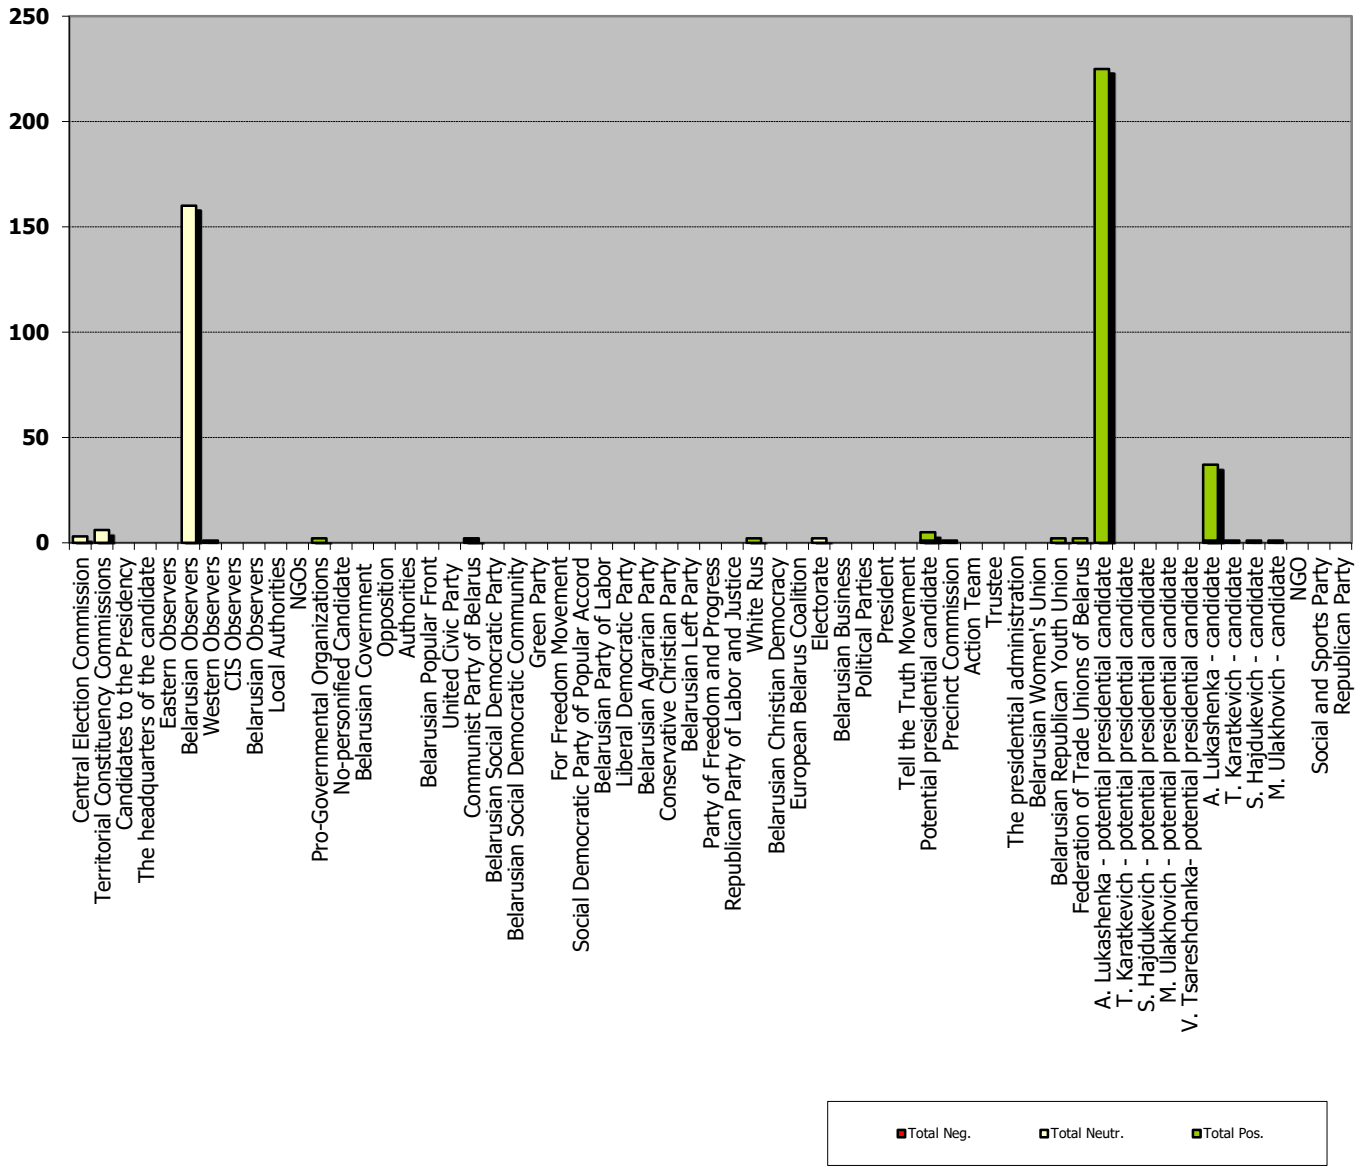

Measured in cm²

BELARUSIAN PRESIDENT ELECTIONS 2015

31.08.2015-19.09.2015

“Mogilevskaja pravda”

Measured in cm2

BELARUSIAN PRESIDENT ELECTIONS 2015

31.08.2015-19.09.2015

First National Radio "Radiofact"

Measured in hours, minutes, seconds (0:02:45)