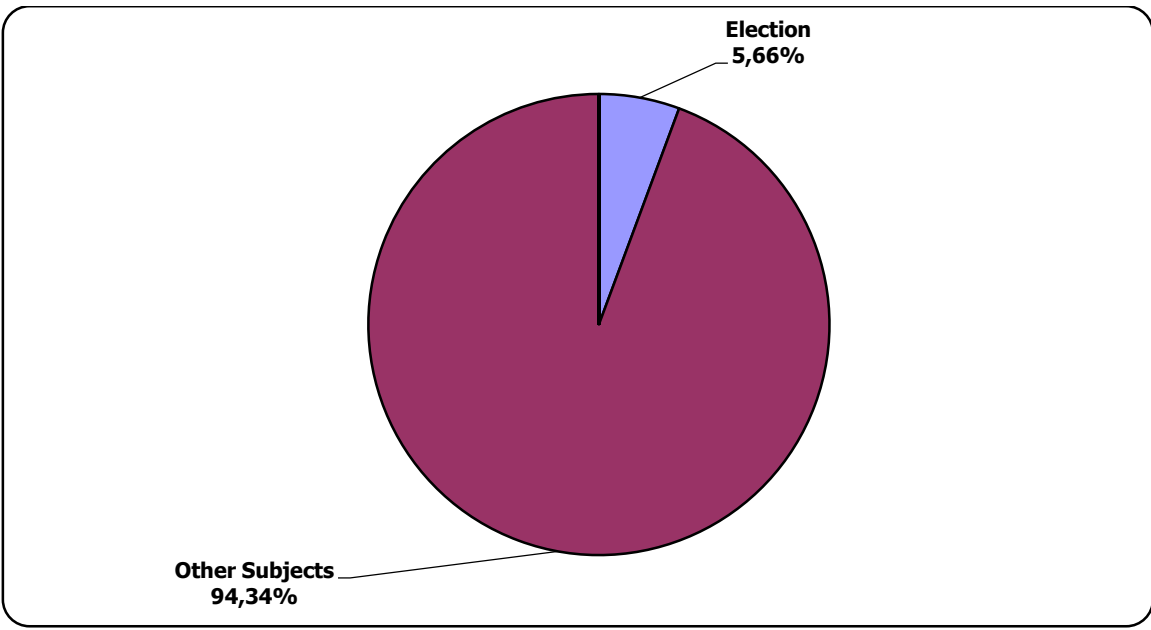

BELARUSIAN PRESIDENT ELECTIONS 2015

31.08.2015-19.09.2015

BT1. PANARAMA

Measured in hours, minutes, seconds (0:02:45)

BELARUSIAN PRESIDENT ELECTIONS 2015

31.08.2015-19.09.2015

ONT. NASHI NOVOSTI

Measured in hours, minutes, seconds (0:02:45)

BELARUSIAN PRESIDENT ELECTIONS 2015

31.08.2015-19.09.2015

BT1. GLAVNYJ EFIR

Measured in hours, minutes, seconds (0:02:45)

BELARUSIAN PRESIDENT ELECTIONS 2015

31.08.2015-19.09.2015

TRC "Mahilou"/Radio "News"