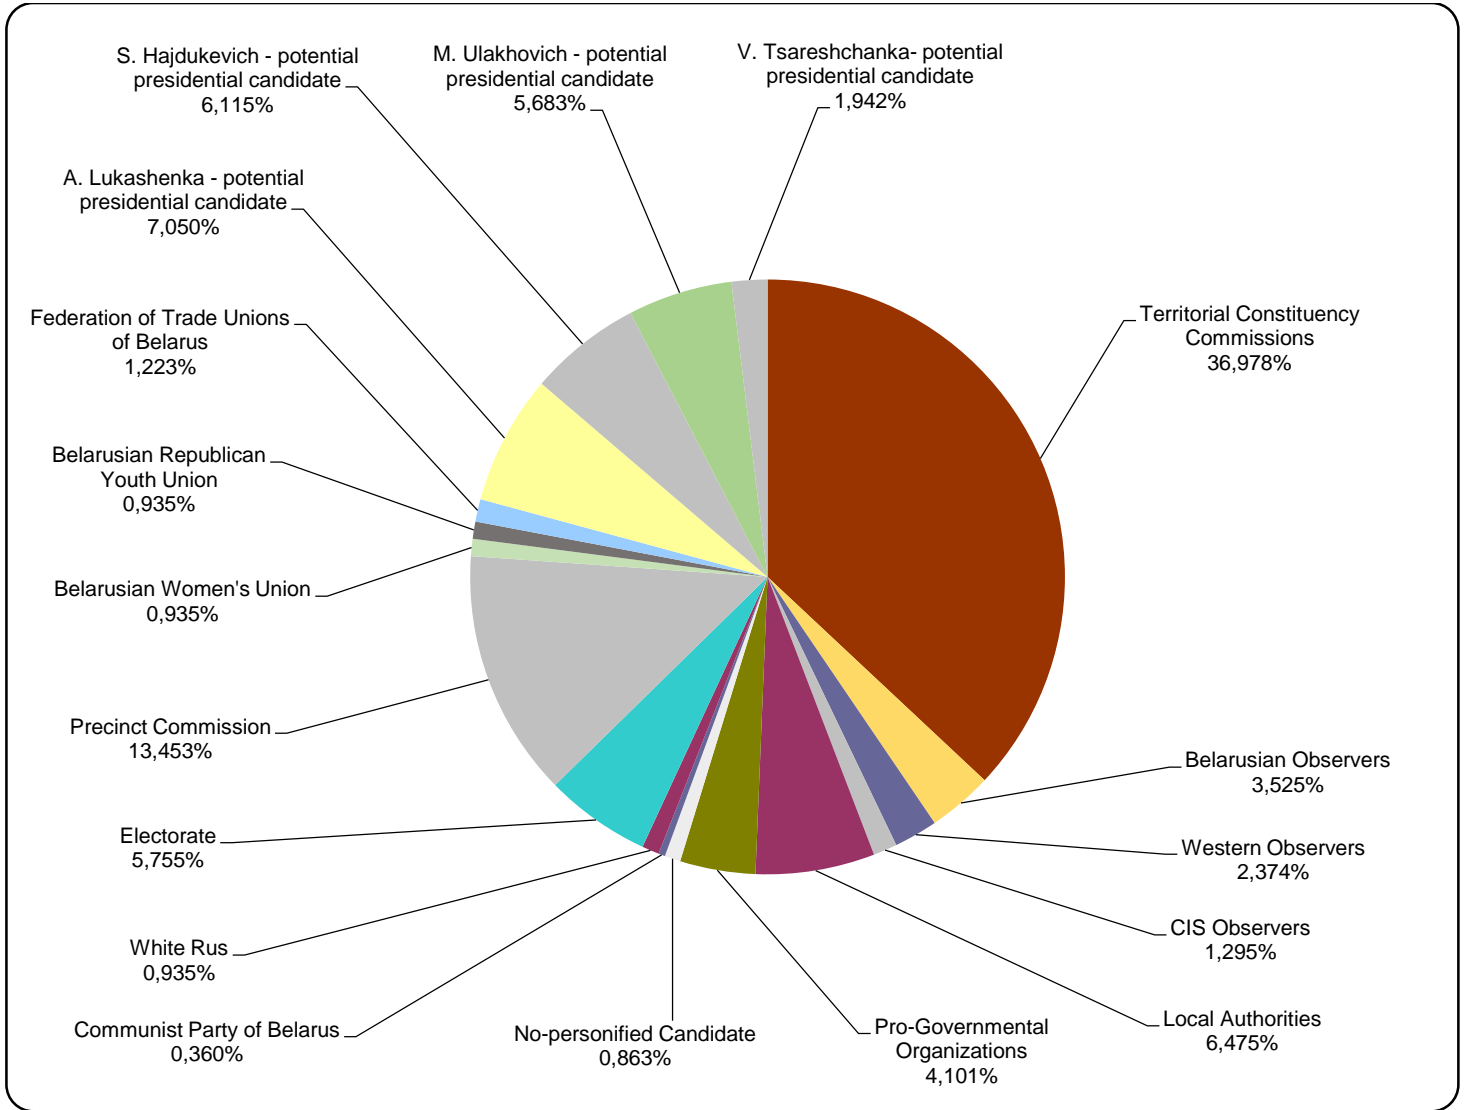

BELARUSIAN PRESIDENT ELECTIONS 2015

31.08.2015-19.09.2015

BT1. GLAVNYJ EFIR

Measured in hours, minutes, seconds (0:02:45)

BELARUSIAN PRESIDENT ELECTIONS 2015

31.08.2015-19.09.2015

TRC "Mahilou"/Radio "News"

Measured in hours, minutes, seconds (0:02:45)

BELARUSIAN PRESIDENT ELECTIONS 2015

31.08.2015-19.09.2015

BELARUS SEGODNIA

Measured in cm2

BELARUSIAN PRESIDENT ELECTIONS 2015

31.08.2015-19.09.2015

BELTA.BY