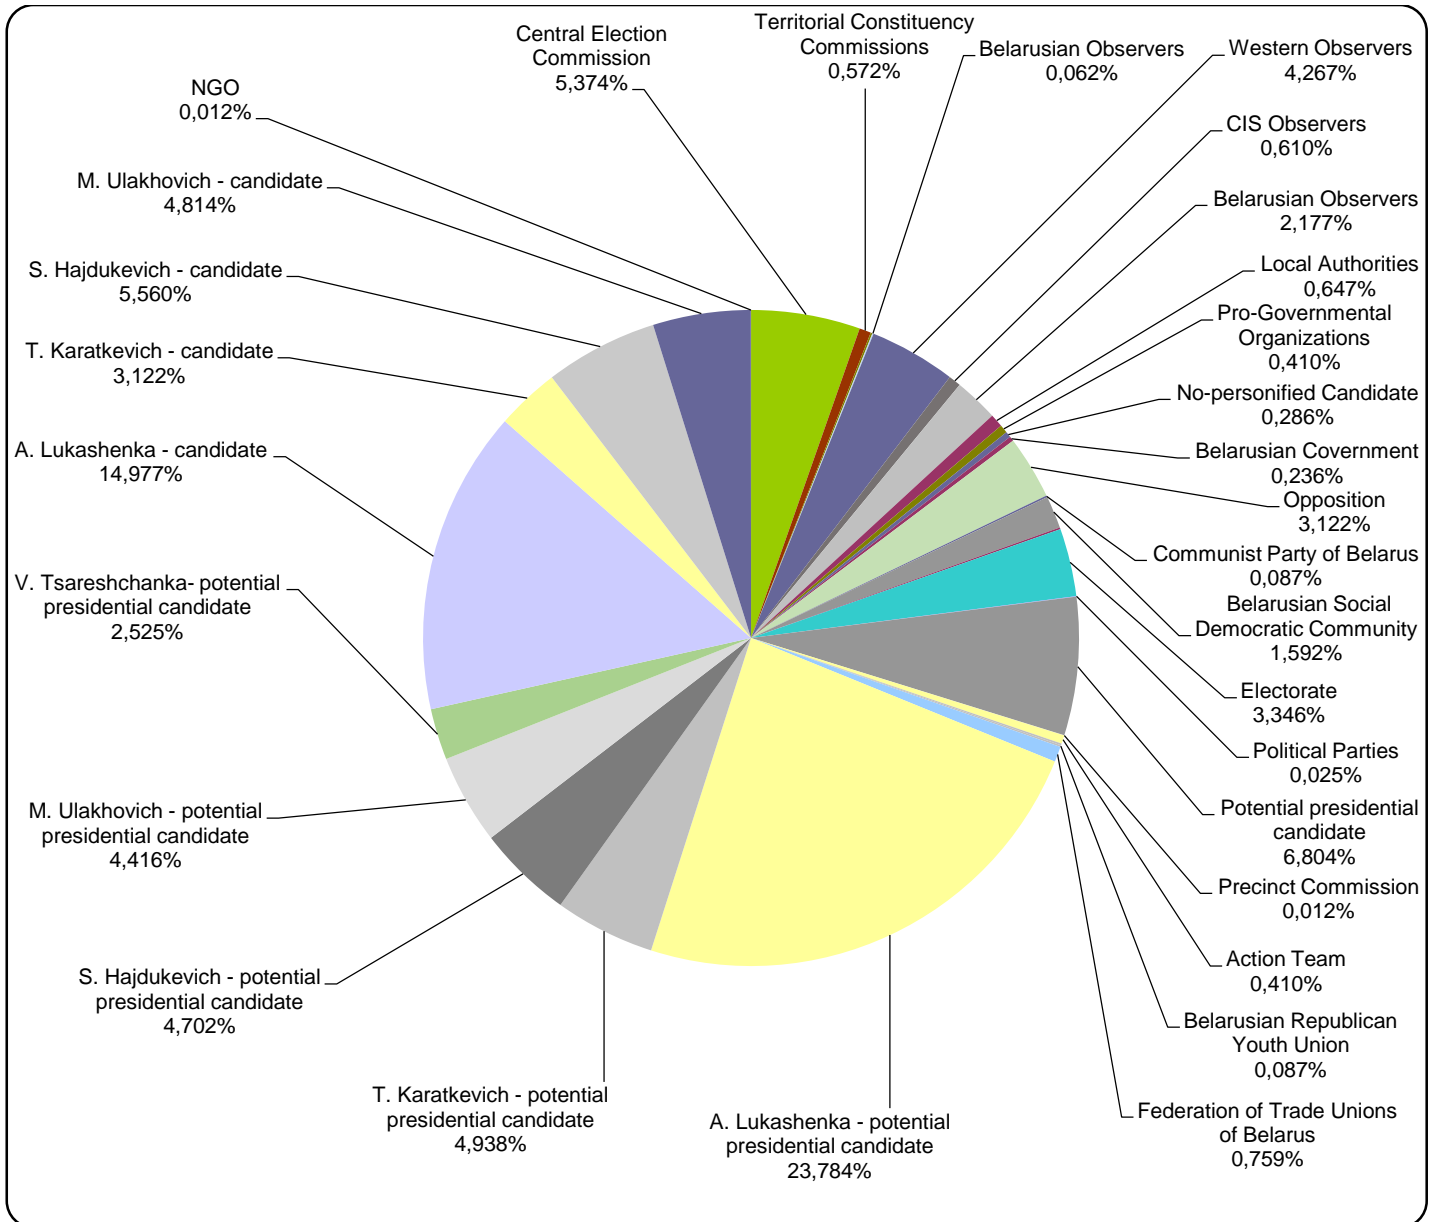

BELARUSIAN PRESIDENT ELECTIONS 2015

31.08.2015-19.09.2015

BT1. PANARAMA

Measured in hours, minutes, seconds (0:02:45)

BELARUSIAN PRESIDENT ELECTIONS 2015

31.08.2015-19.09.2015

ONT. NASHI NOVOSTI

Measured in hours, minutes, seconds (0:02:45)

BELARUSIAN PRESIDENT ELECTIONS 2015

31.08.2015-19.09.2015

BT1. GLAVNYJ EFIR

Measured in hours, minutes, seconds (0:02:45)

BELARUSIAN PRESIDENT ELECTIONS 2015

31.08.2015-19.09.2015

TRC "Mahilou"/Radio "News"