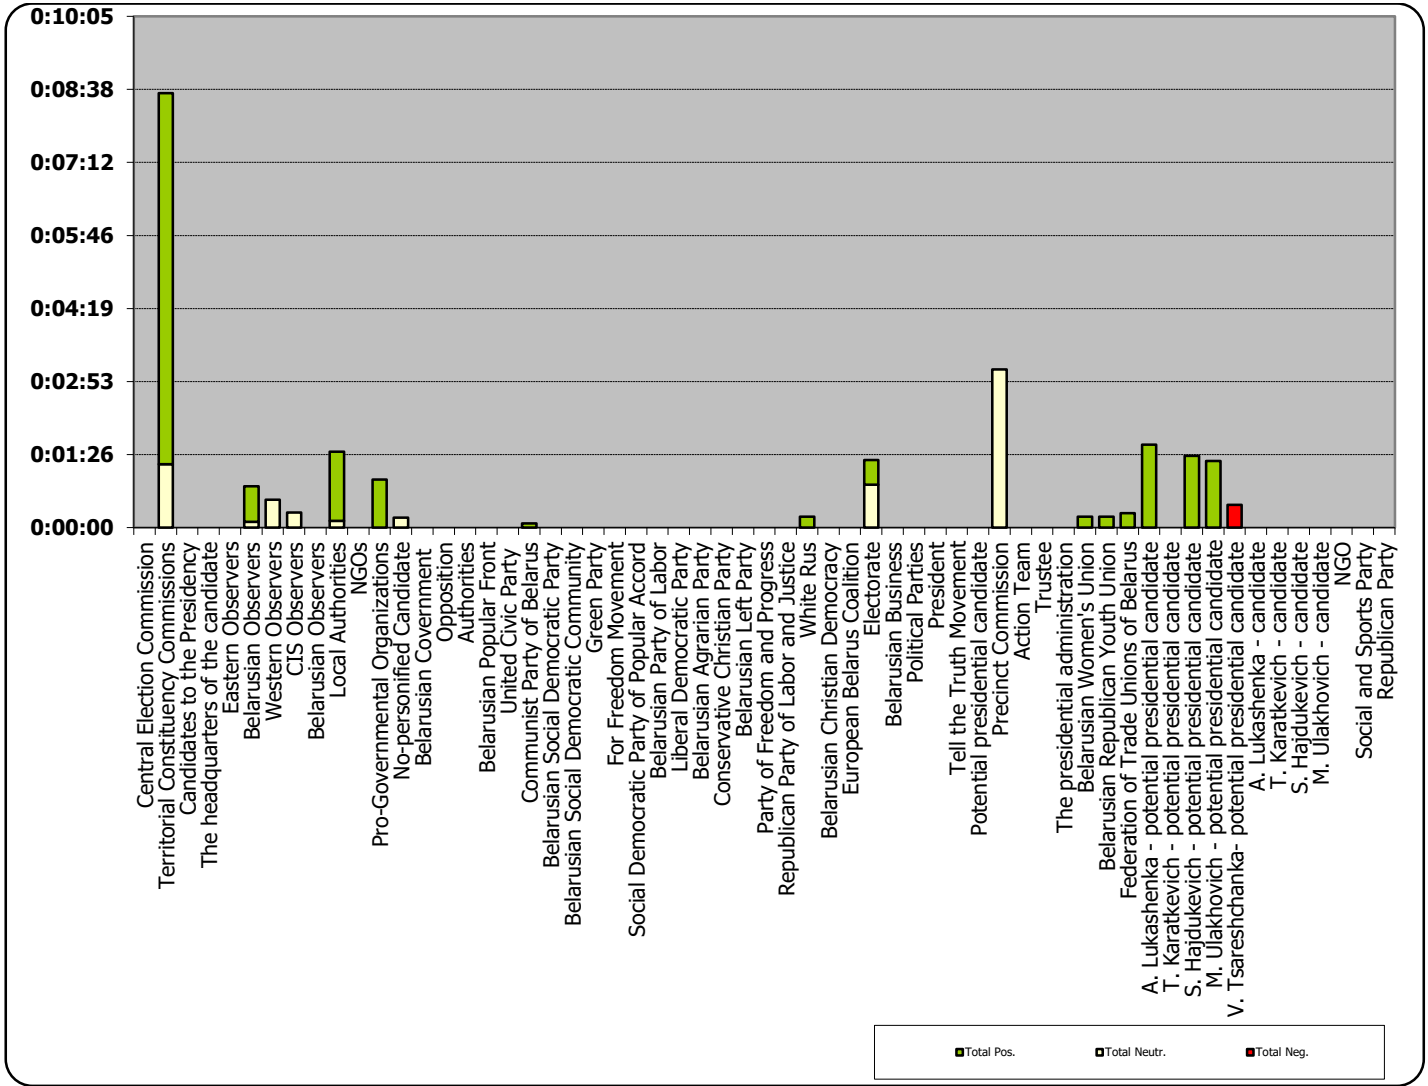

BELARUSIAN PRESIDENT ELECTIONS 2015

31.08.2015-19.09.2015

BT1. GLAVNYJ EFIR

Measured in hours, minutes, seconds (0:02:45)

BELARUSIAN PRESIDENT ELECTIONS 2015

31.08.2015-19.09.2015

TRC "Mahilou"/Radio "News"

Measured in hours, minutes, seconds (0:02:45)

BELARUSIAN PRESIDENT ELECTIONS 2015

31.08.2015-19.09.2015

BELARUS SEGODNIA

Measured in cm2

BELARUSIAN PRESIDENT ELECTIONS 2015

31.08.2015-19.09.2015

BELTA.BY