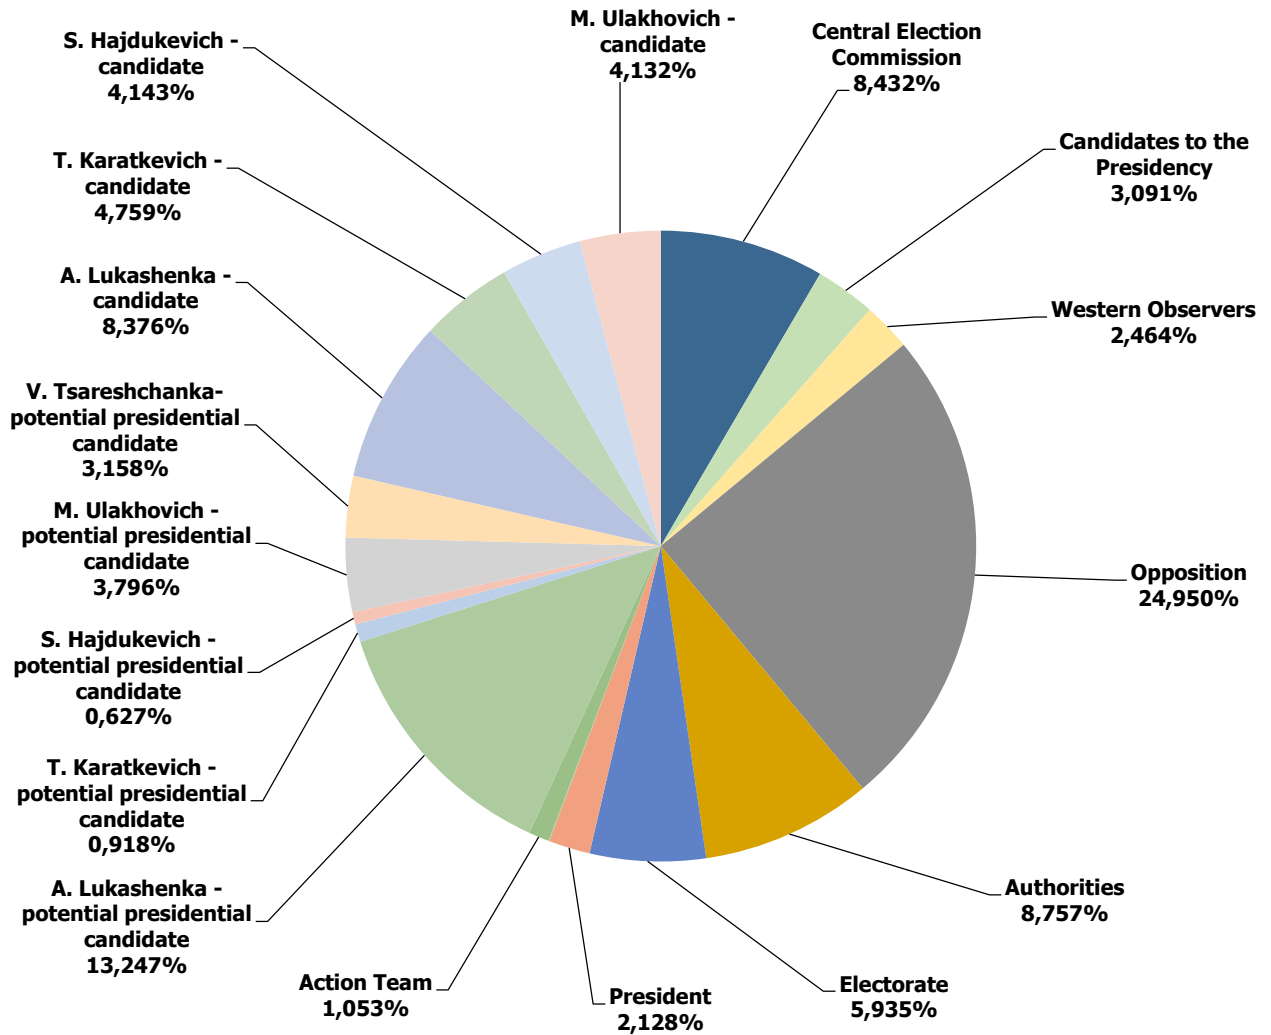

Measured in cm2

BELARUSIAN PRESIDENT ELECTIONS 2015

31.08.2015-19.09.2015

NAVINY.BY

Measured in cm2

BELARUSIAN PRESIDENT ELECTIONS 2015

31.08.2015-19.09.2015

NARODNAJA VOLA

Measured in cm2

BELARUSIAN PRESIDENT ELECTIONS 2015

31.08.2015-19.09.2015

NASHA NIVA

Measured in cm²

BELARUSIAN PRESIDENT ELECTIONS 2015

31.08.2015-19.09.2015

KOMSAMOLSKAYA PRAVDA