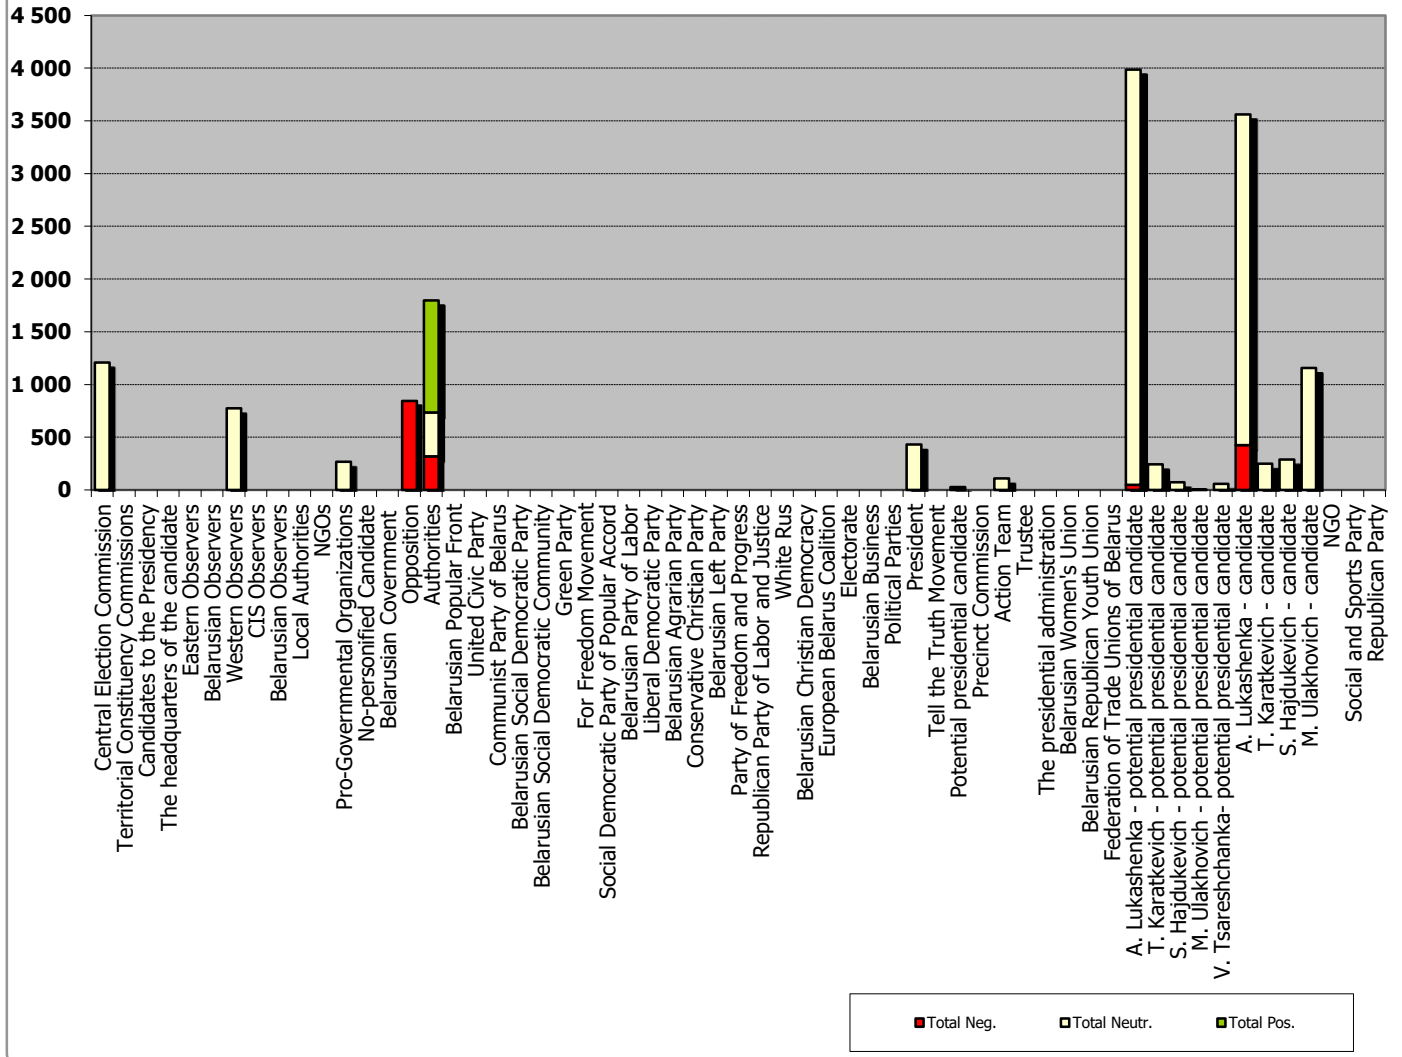

BELARUSIAN PRESIDENT ELECTIONS 2015

31.08.2015-19.09.2015

BT1. GLAVNYJ EFIR

Measured in hours, minutes, seconds (0:02:45)

BELARUSIAN PRESIDENT ELECTIONS 2015

31.08.2015-19.09.2015

TRC "Mahilou"/Radio "News"

Measured in hours, minutes, seconds (0:02:45)

BELARUSIAN PRESIDENT ELECTIONS 2015

31.08.2015-19.09.2015

BELARUS SEGODNIA

Measured in cm2

BELARUSIAN PRESIDENT ELECTIONS 2015

31.08.2015-19.09.2015

BELTA.BY

Measured in cm2

BELARUSIAN PRESIDENT ELECTIONS 2015

31.08.2015-19.09.2015

NAVINY.BY

Measured in cm2

BELARUSIAN PRESIDENT ELECTIONS 2015

31.08.2015-19.09.2015

NARODNAJA VOLA