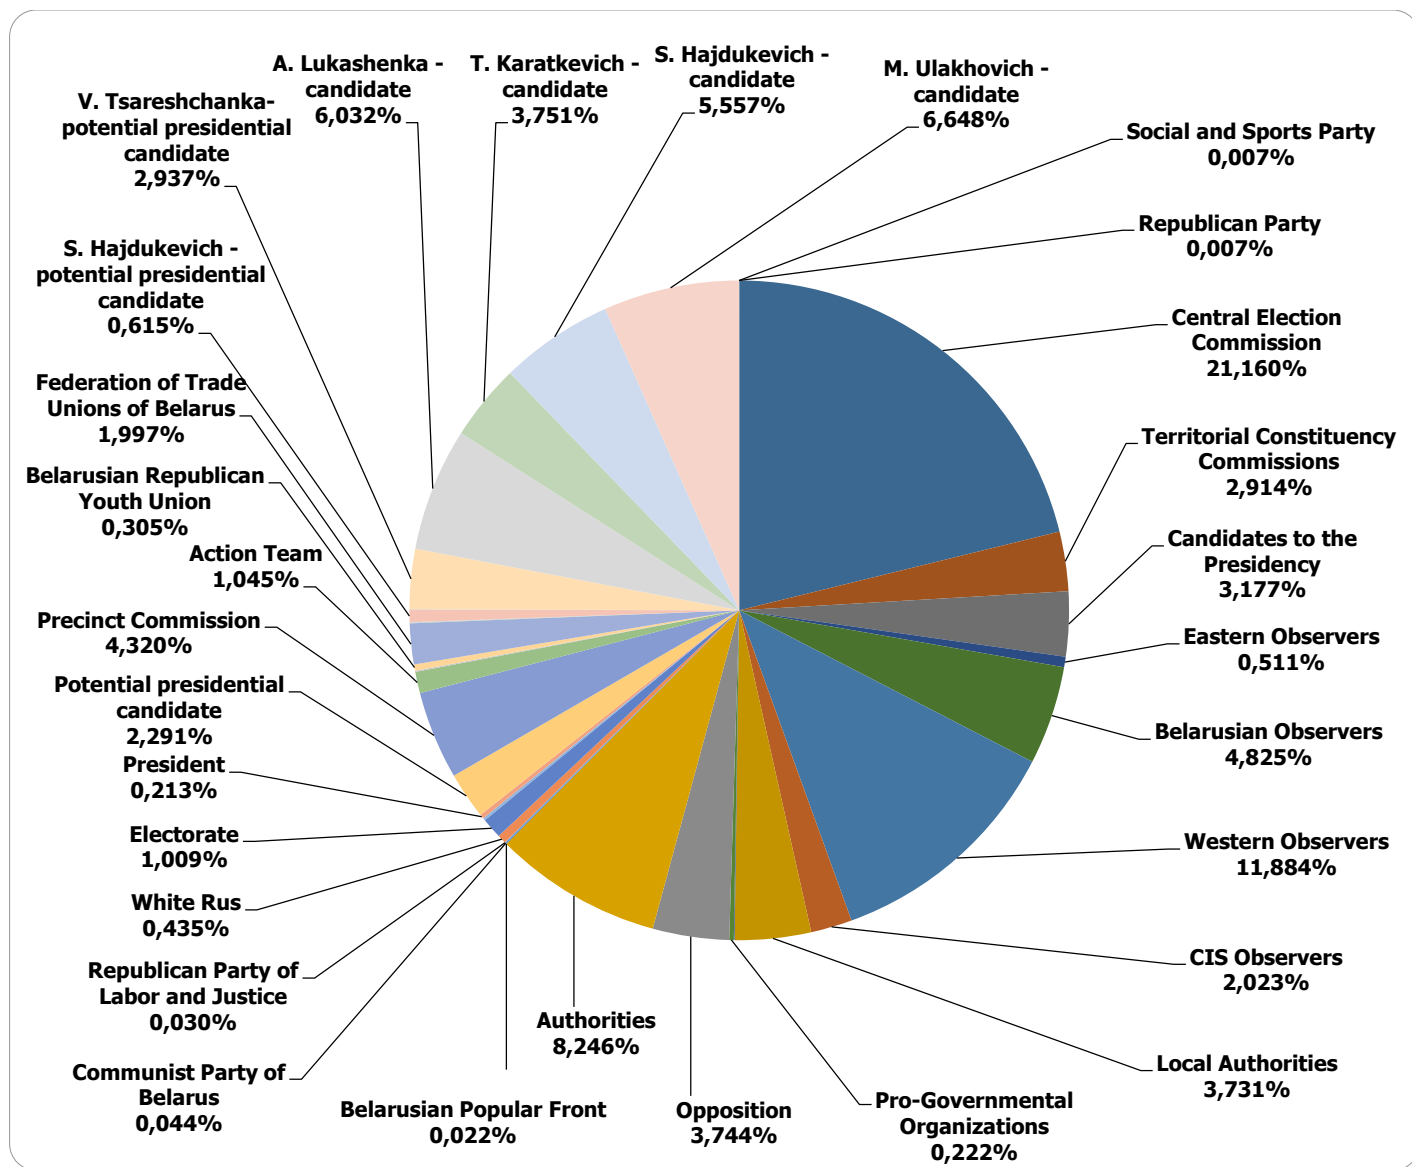

Measured in hours, minutes, seconds (0:02:45)

BELARUSIAN PRESIDENT ELECTIONS 2015

31.08.2015-19.09.2015

BELARUS SEGODNIA

Measured in cm2

BELARUSIAN PRESIDENT ELECTIONS 2015

31.08.2015-19.09.2015

BELTA.BY

Measured in cm2

BELARUSIAN PRESIDENT ELECTIONS 2015

31.08.2015-19.09.2015

NAVINY.BY

Measured in cm2

BELARUSIAN PRESIDENT ELECTIONS 2015

31.08.2015-19.09.2015

NARODNAJA VOLA