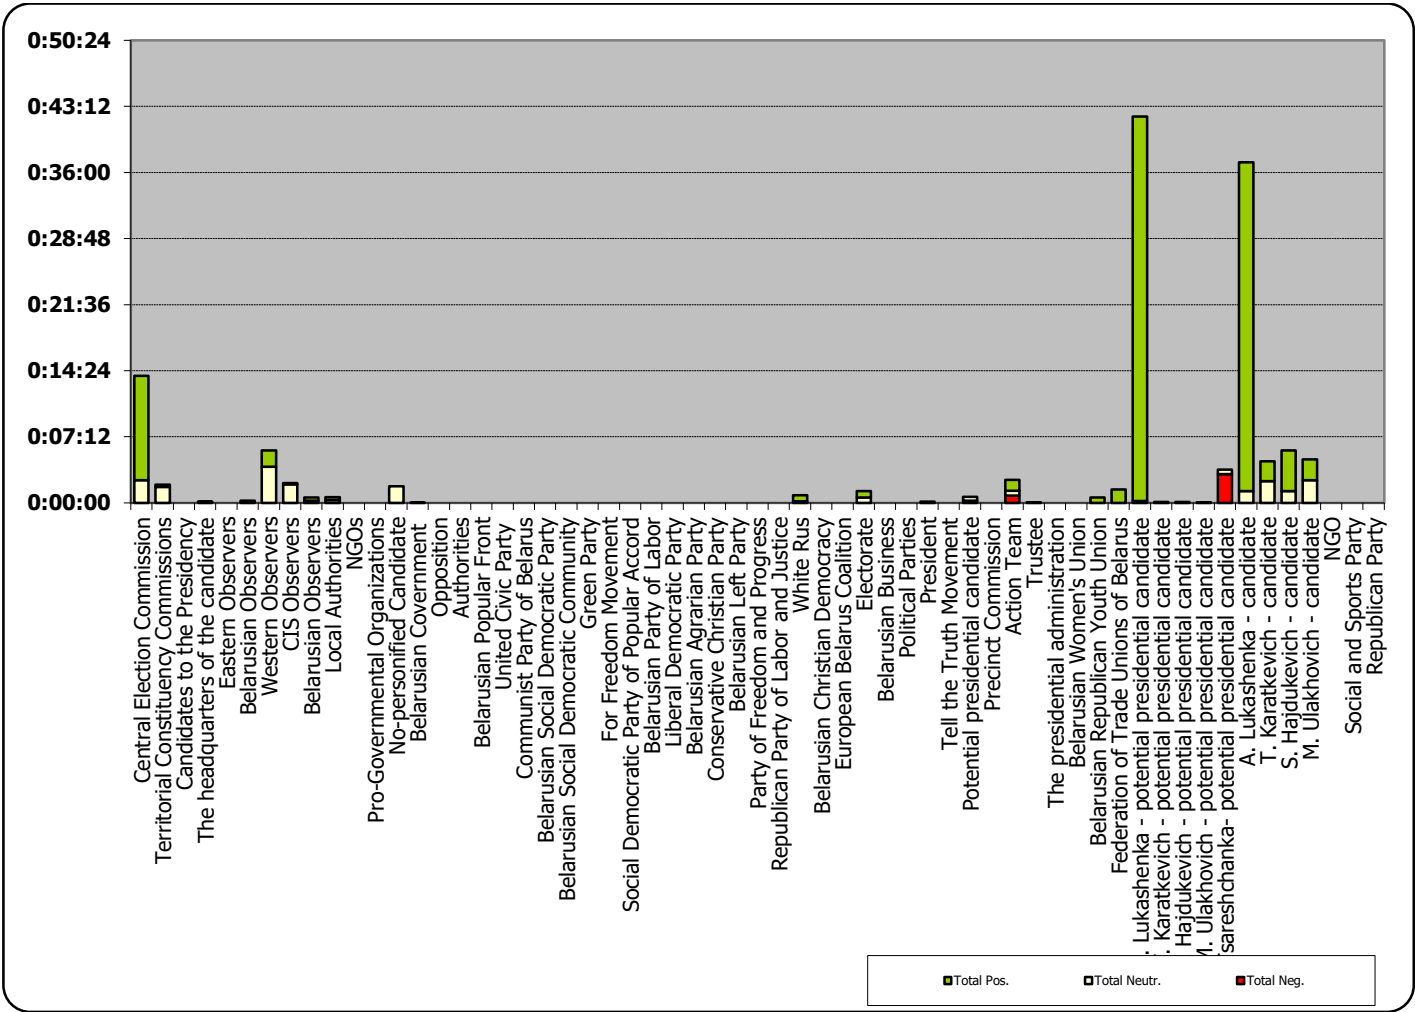

BELARUSIAN PRESIDENT ELECTIONS 2015

31.08.2015-19.09.2015

BT1. PANARAMA

Measured in hours, minutes, seconds (0:02:45)

BELARUSIAN PRESIDENT ELECTIONS 2015

31.08.2015-19.09.2015

ONT. NASHI NOVOSTI

Measured in hours, minutes, seconds (0:02:45)

BELARUSIAN PRESIDENT ELECTIONS 2015

31.08.2015-19.09.2015

BT1. GLAVNYJ EFIR

Measured in hours, minutes, seconds (0:02:45)

BELARUSIAN PRESIDENT ELECTIONS 2015

31.08.2015-19.09.2015

TRC "Mahilou"/Radio "News"

Measured in hours, minutes, seconds (0:02:45)

BELARUSIAN PRESIDENT ELECTIONS 2015

31.08.2015-19.09.2015

BELARUS SEGODNIA

Measured in cm2

BELARUSIAN PRESIDENT ELECTIONS 2015

31.08.2015-19.09.2015

BELTA.BY