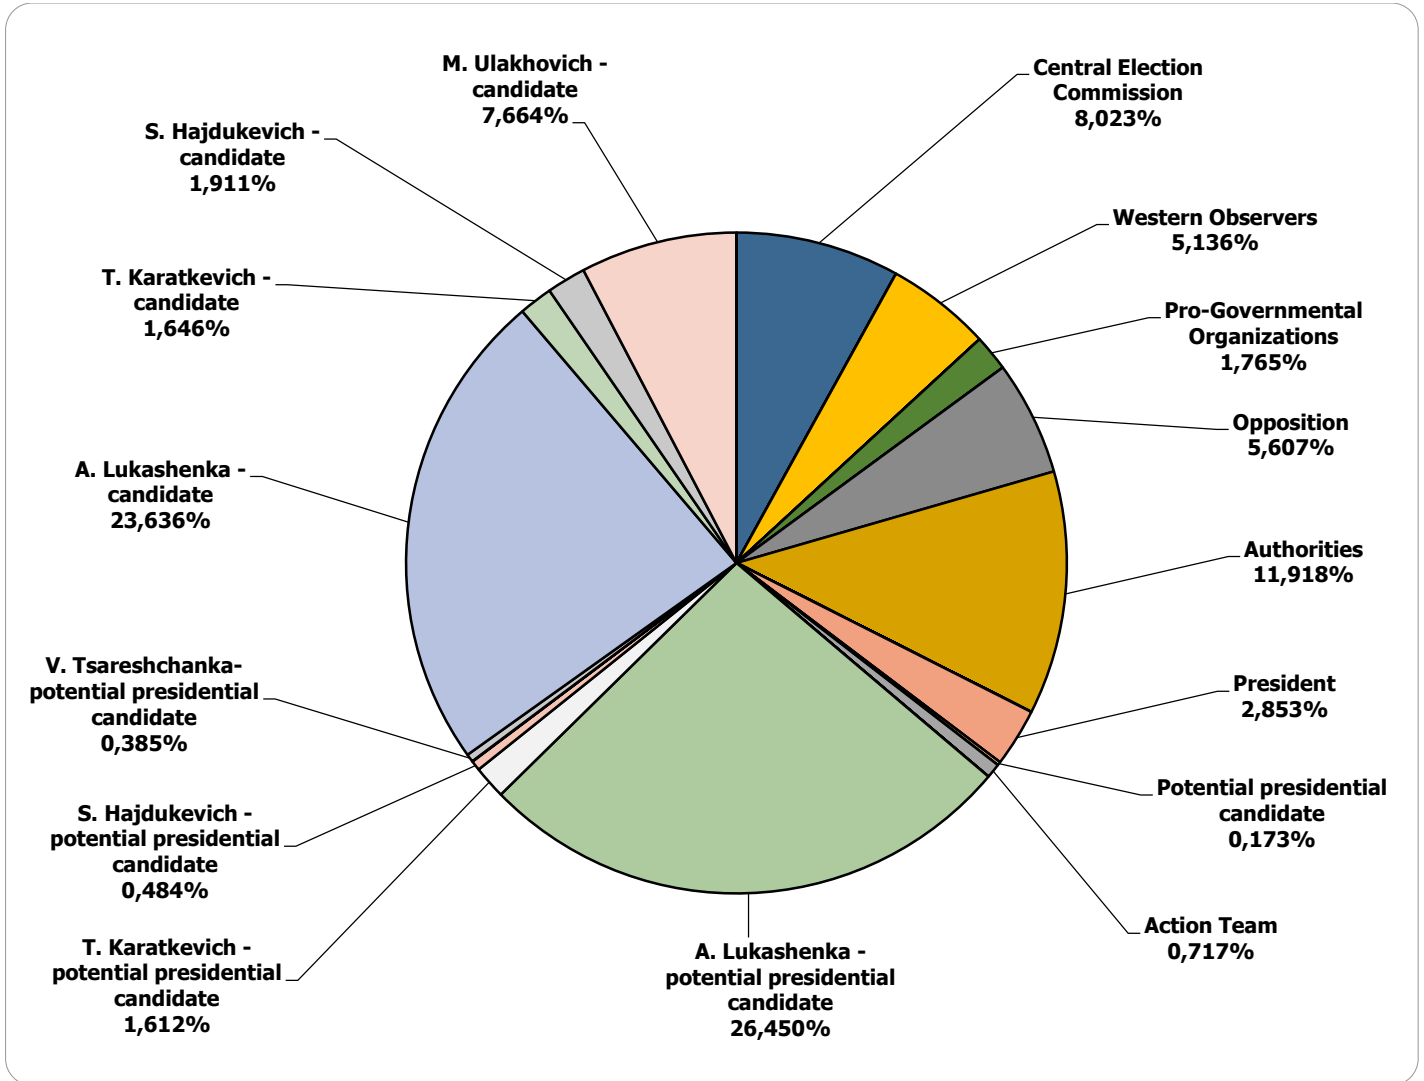

Measured in hours, minutes, seconds (0:02:45)

BELARUSIAN PRESIDENT ELECTIONS 2015

31.08.2015-19.09.2015

BELARUS SEGODNIA

Measured in cm2

BELARUSIAN PRESIDENT ELECTIONS 2015

31.08.2015-19.09.2015

BELTA.BY

Measured in cm2

BELARUSIAN PRESIDENT ELECTIONS 2015

31.08.2015-19.09.2015

NAVINY.BY

Measured in cm2

BELARUSIAN PRESIDENT ELECTIONS 2015

31.08.2015-19.09.2015

NARODNAJA VOLA