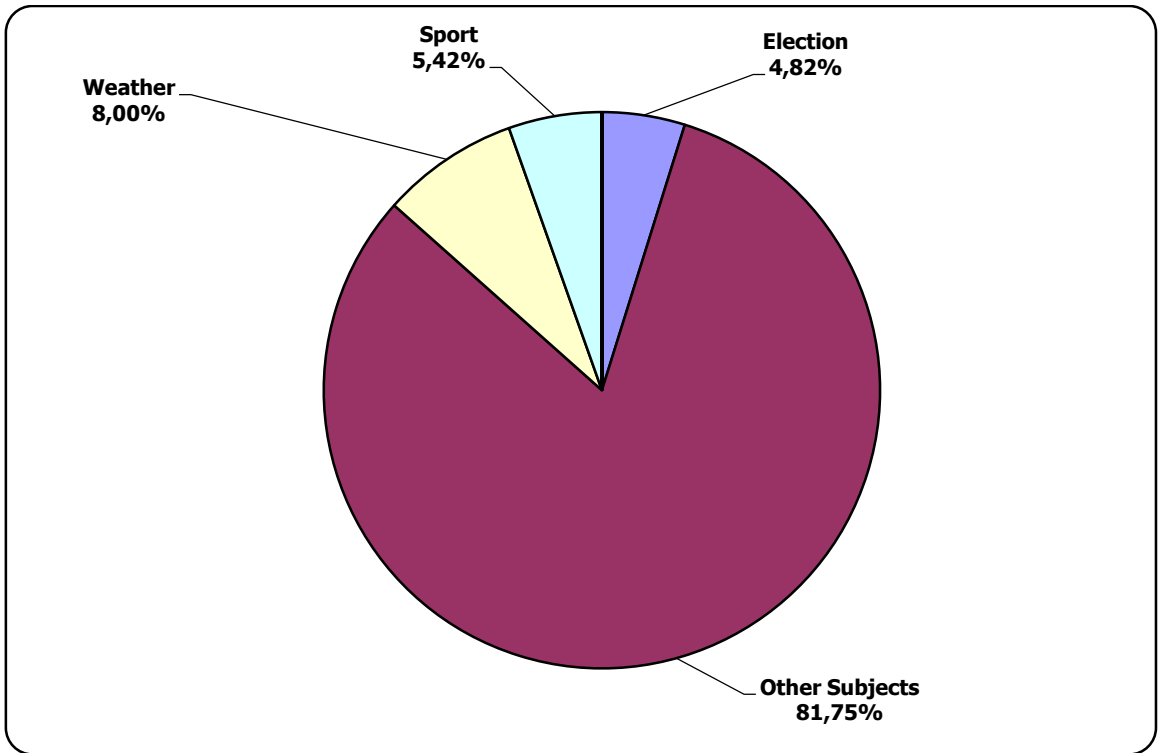

BELARUSIAN PRESIDENT ELECTIONS 2015

31.08.2015-19.09.2015

BT1. GLAVNYJ EFIR

Measured in hours, minutes, seconds (0:02:45)

BELARUSIAN PRESIDENT ELECTIONS 2015

31.08.2015-19.09.2015

TRC "Mahilou"/Radio "News"

Measured in hours, minutes, seconds (0:02:45)

BELARUSIAN PRESIDENT ELECTIONS 2015

31.08.2015-19.09.2015

BELARUS SEGODNIA

Measured in cm2

BELARUSIAN PRESIDENT ELECTIONS 2015

31.08.2015-19.09.2015

BELTA.BY