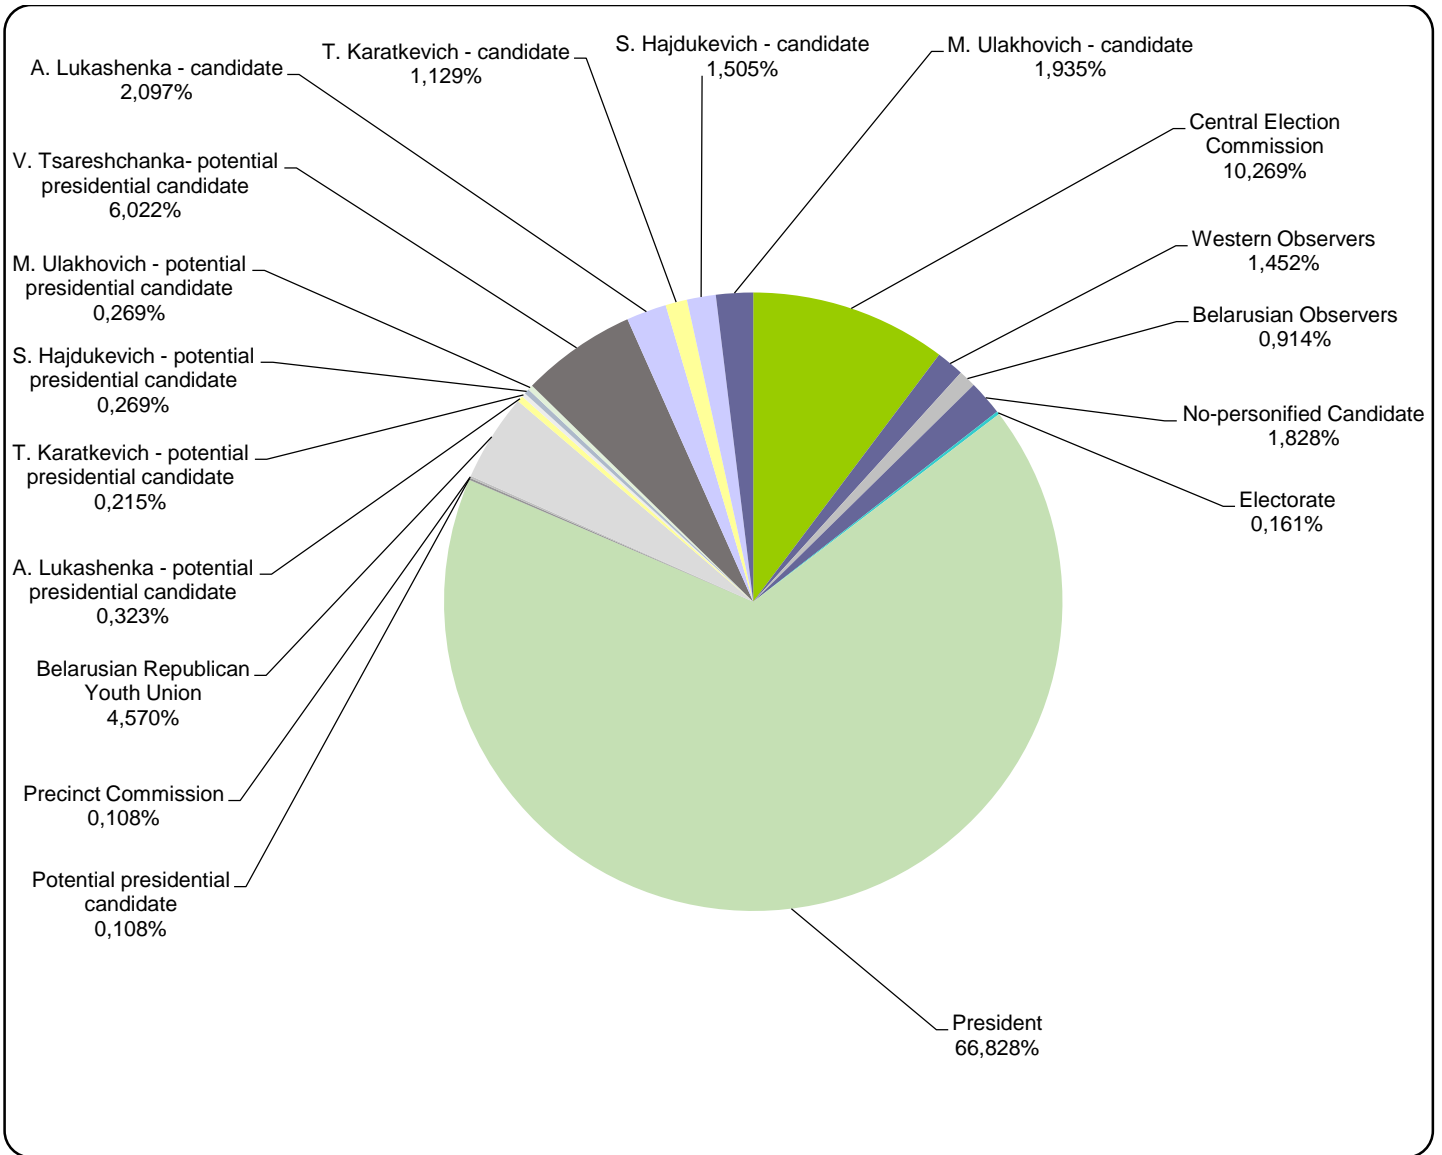

BELARUSIAN PRESIDENT ELECTIONS 2015

31.08.2015-19.09.2015

BT1. PANARAMA

Measured in hours, minutes, seconds (0:02:45)

BELARUSIAN PRESIDENT ELECTIONS 2015

31.08.2015-19.09.2015

ONT. NASHI NOVOSTI

Measured in hours, minutes, seconds (0:02:45)

BELARUSIAN PRESIDENT ELECTIONS 2015

31.08.2015-19.09.2015

BT1. GLAVNYJ EFIR

Measured in hours, minutes, seconds (0:02:45)

BELARUSIAN PRESIDENT ELECTIONS 2015

31.08.2015-19.09.2015

TRC "Mahilou"/Radio "News"

Measured in hours, minutes, seconds (0:02:45)

BELARUSIAN PRESIDENT ELECTIONS 2015

31.08.2015-19.09.2015

BELARUS SEGODNIA

Measured in cm2

BELARUSIAN PRESIDENT ELECTIONS 2015

31.08.2015-19.09.2015

BELTA.BY