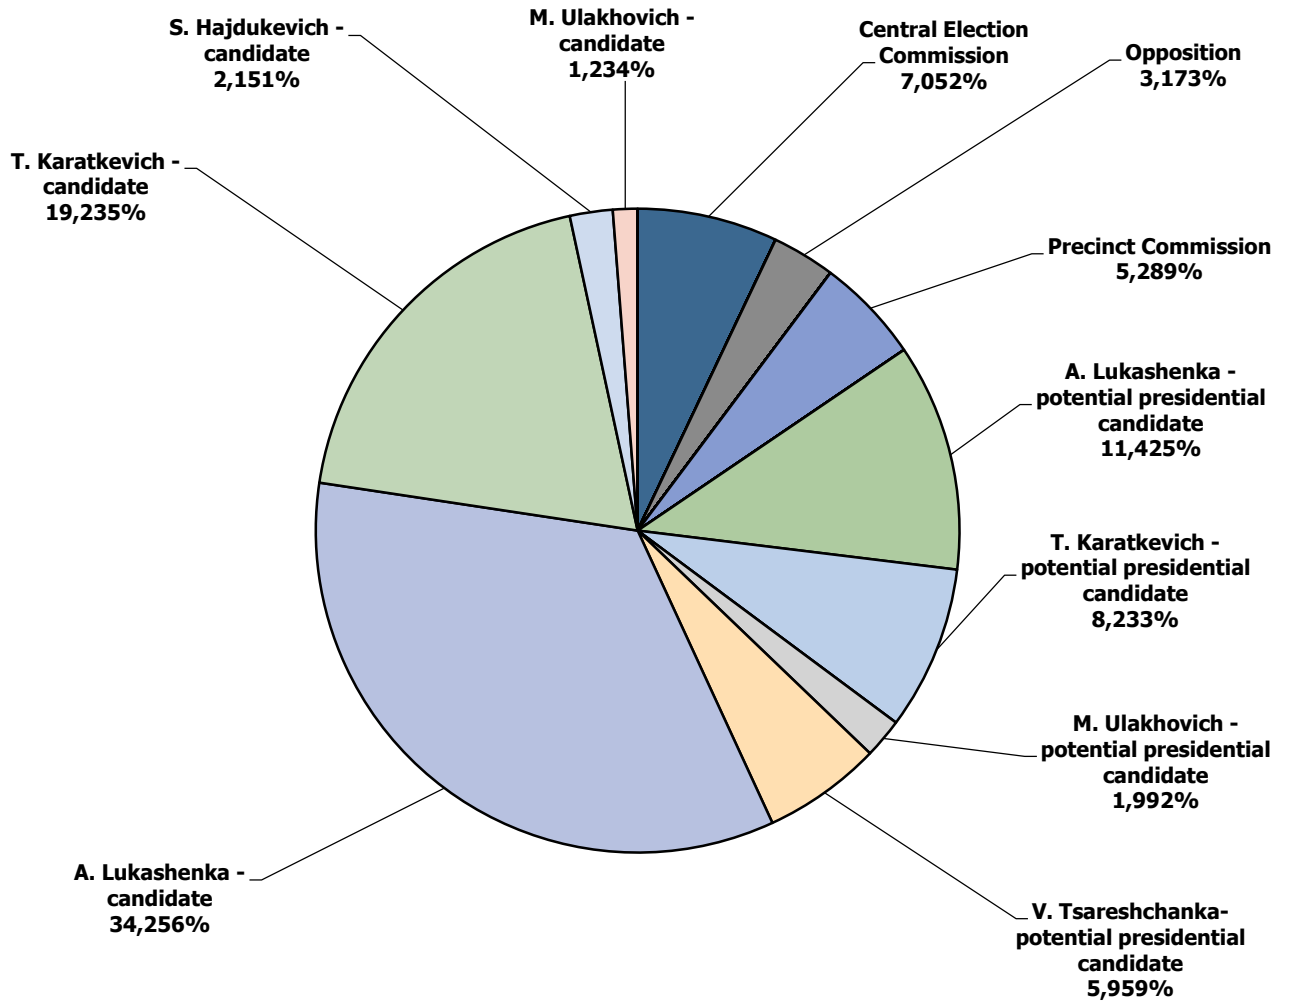

Measured in cm2

BELARUSIAN PRESIDENT ELECTIONS 2015

31.08.2015-19.09.2015

NASHA NIVA

Measured in cm²

BELARUSIAN PRESIDENT ELECTIONS 2015

31.08.2015-19.09.2015

KOMSAMOLSKAYA PRAVDA