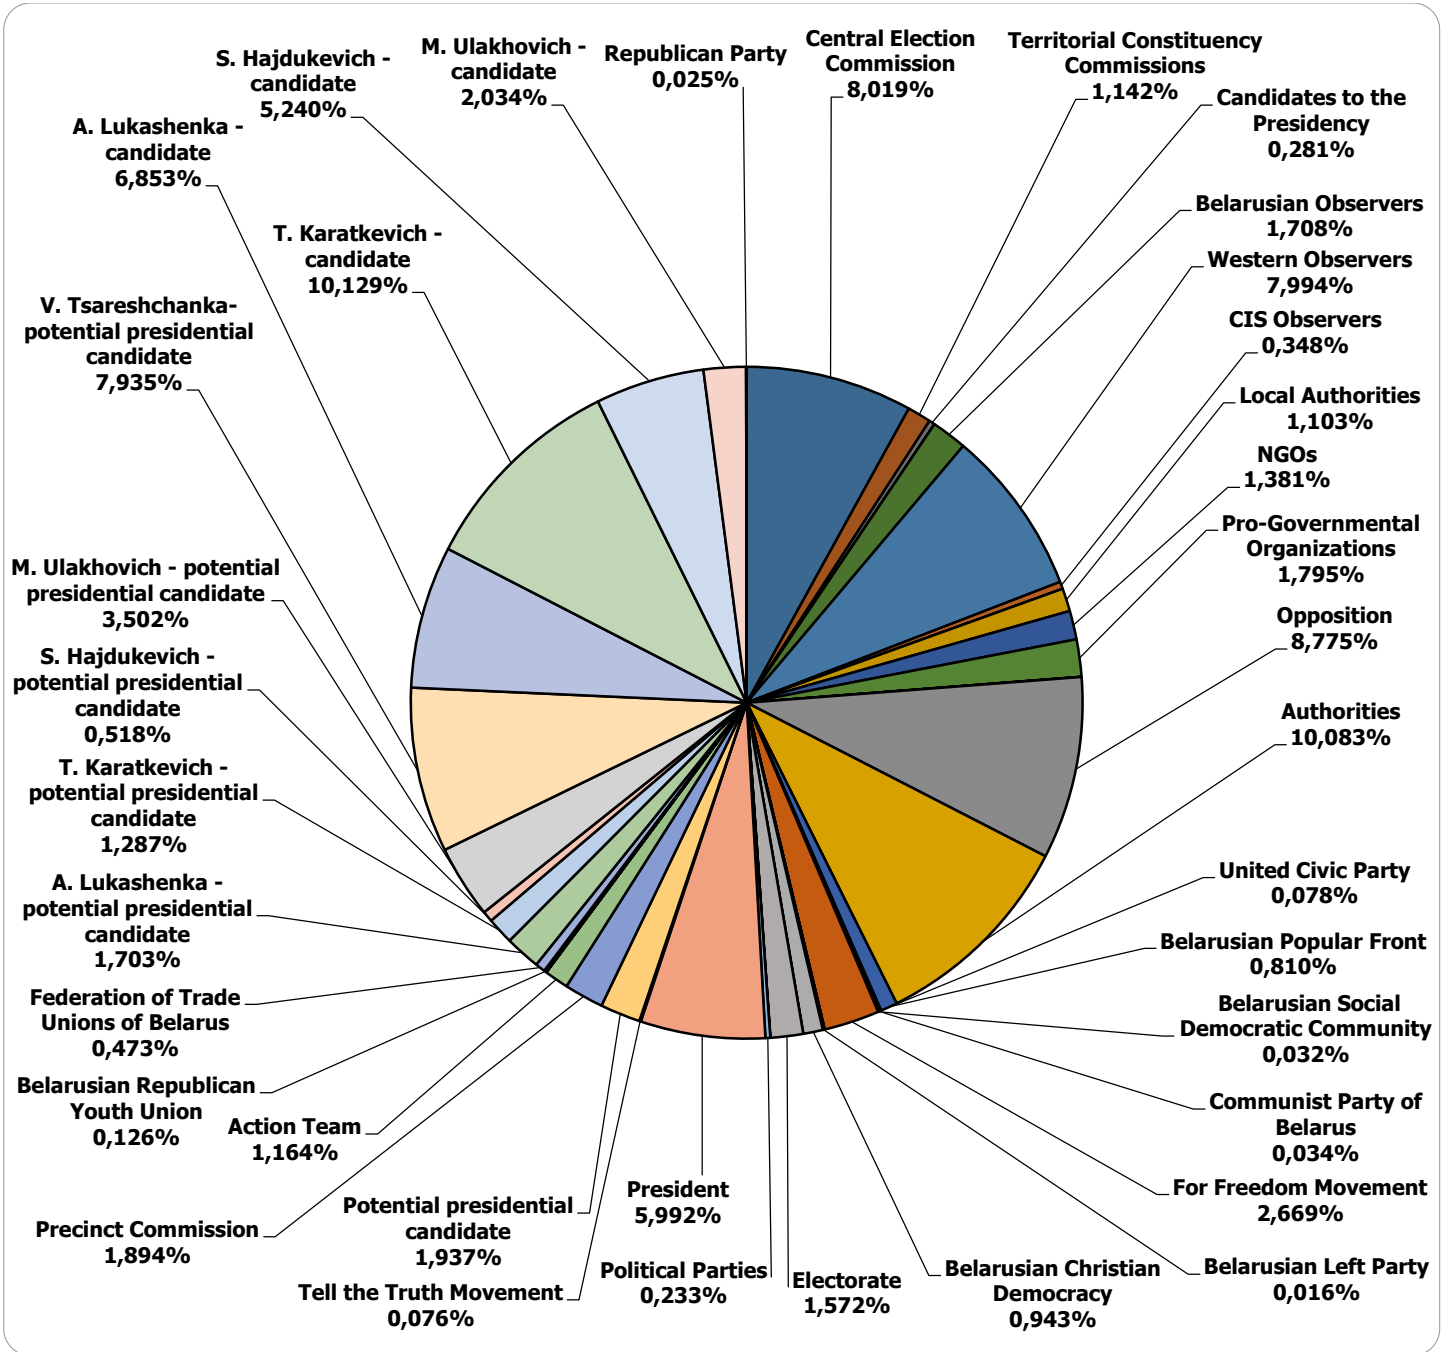

Measured in cm2

BELARUSIAN PRESIDENT ELECTIONS 2015

31.08.2015-19.09.2015

NAVINY.BY

Measured in cm2

BELARUSIAN PRESIDENT ELECTIONS 2015

31.08.2015-19.09.2015

NARODNAJA VOLA

Measured in cm2

BELARUSIAN PRESIDENT ELECTIONS 2015

31.08.2015-19.09.2015

NASHA NIVA

Measured in cm²

BELARUSIAN PRESIDENT ELECTIONS 2015

31.08.2015-19.09.2015

KOMSAMOLSKAYA PRAVDA