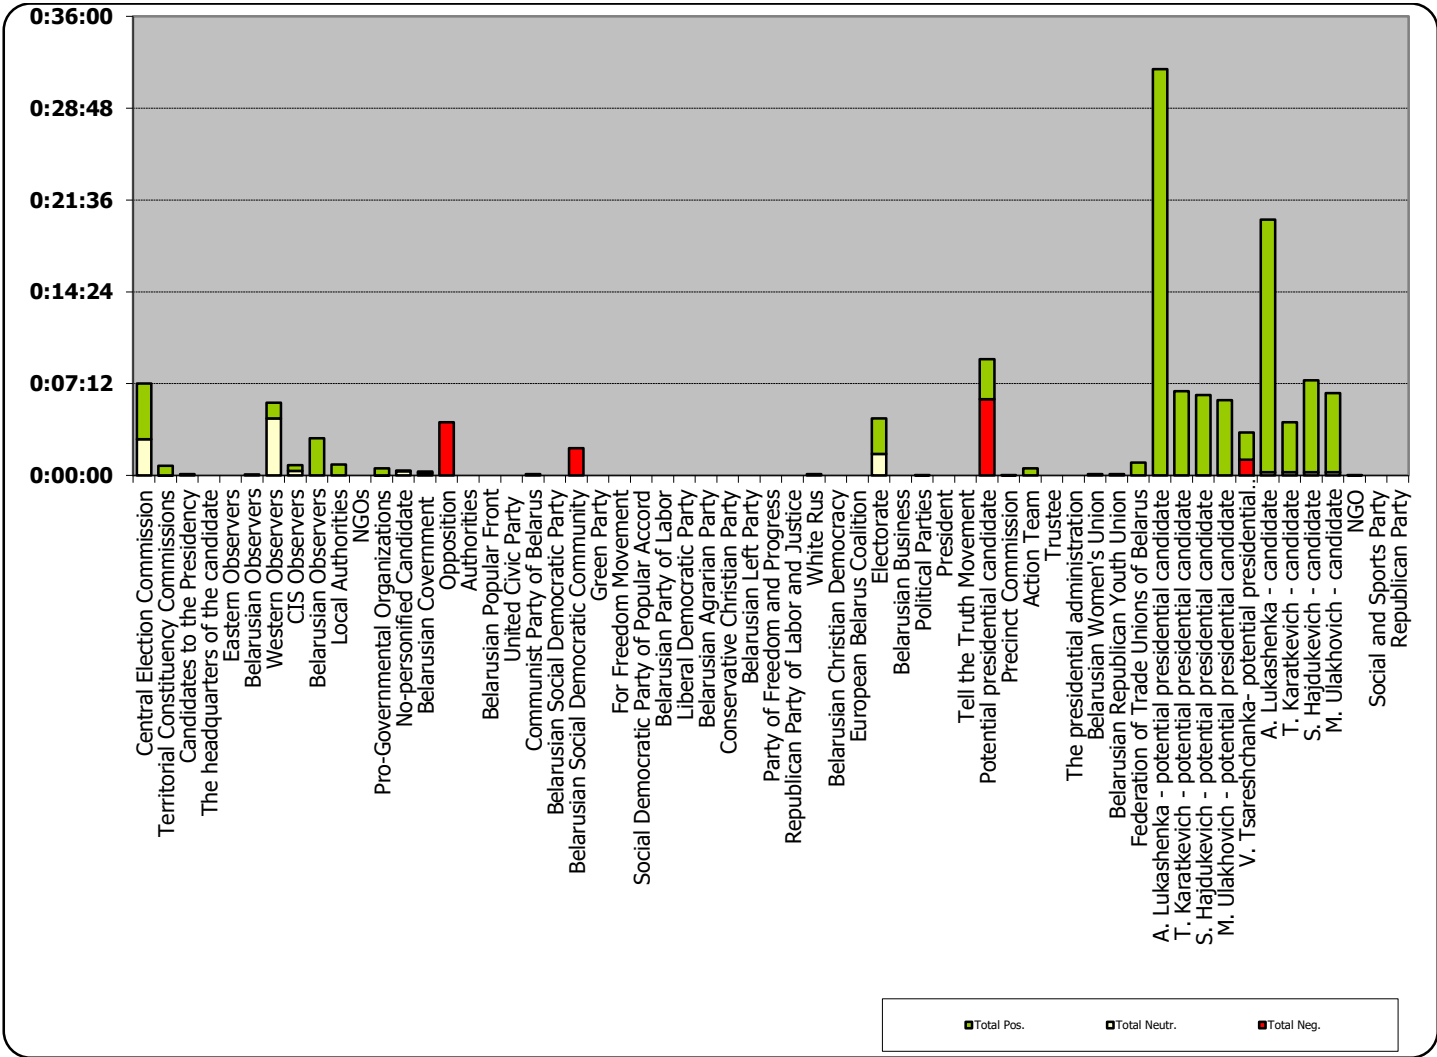

BELARUSIAN PRESIDENT ELECTIONS 2015

31.08.2015-19.09.2015

BT1. PANARAMA

Measured in hours, minutes, seconds (0:02:45)

BELARUSIAN PRESIDENT ELECTIONS 2015

31.08.2015-19.09.2015

ONT. NASHI NOVOSTI

Measured in hours, minutes, seconds (0:02:45)

BELARUSIAN PRESIDENT ELECTIONS 2015

31.08.2015-19.09.2015

BT1. GLAVNYJ EFIR

Measured in hours, minutes, seconds (0:02:45)

BELARUSIAN PRESIDENT ELECTIONS 2015

31.08.2015-19.09.2015

TRC "Mahilou"/Radio "News"

Measured in hours, minutes, seconds (0:02:45)

BELARUSIAN PRESIDENT ELECTIONS 2015

31.08.2015-19.09.2015

BELARUS SEGODNIA

Measured in cm2

BELARUSIAN PRESIDENT ELECTIONS 2015

31.08.2015-19.09.2015

BELTA.BY