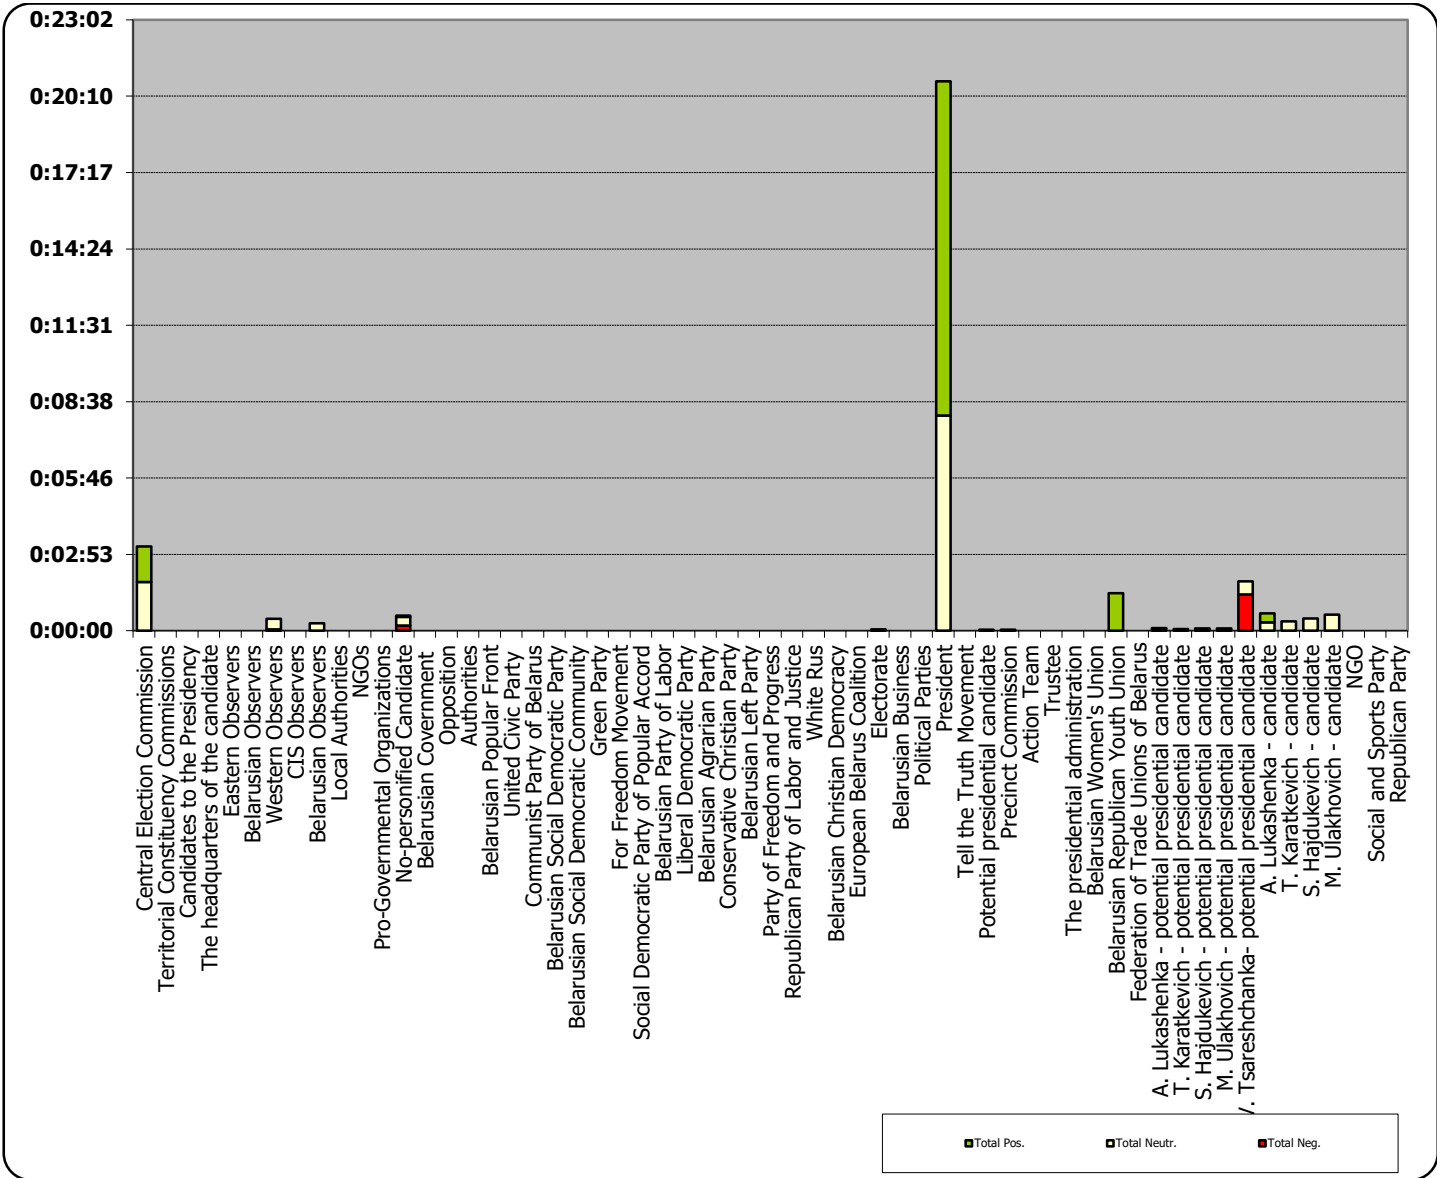

BELARUSIAN PRESIDENT ELECTIONS 2015

31.08.2015-19.09.2015

BT1. PANARAMA

Measured in hours, minutes, seconds (0:02:45)

BELARUSIAN PRESIDENT ELECTIONS 2015

31.08.2015-19.09.2015

ONT. NASHI NOVOSTI

Measured in hours, minutes, seconds (0:02:45)

BELARUSIAN PRESIDENT ELECTIONS 2015

31.08.2015-19.09.2015

BT1. GLAVNYJ EFIR

Measured in hours, minutes, seconds (0:02:45)

BELARUSIAN PRESIDENT ELECTIONS 2015

31.08.2015-19.09.2015

TRC "Mahilou"/Radio "News"

Measured in hours, minutes, seconds (0:02:45)

BELARUSIAN PRESIDENT ELECTIONS 2015

31.08.2015-19.09.2015

BELARUS SEGODNIA

Measured in cm2

BELARUSIAN PRESIDENT ELECTIONS 2015

31.08.2015-19.09.2015

BELTA.BY