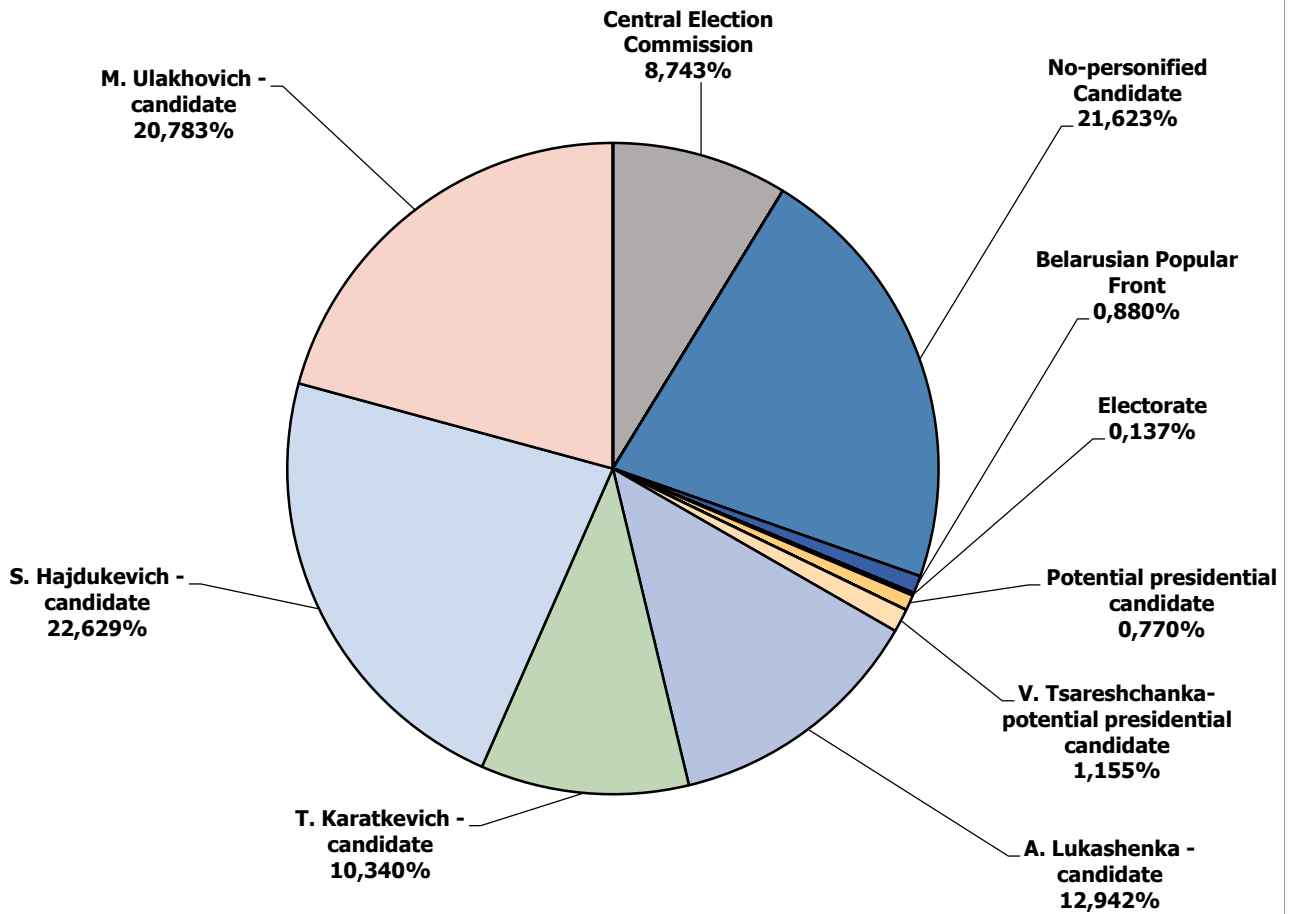

Measured in cm2

BELARUSIAN PRESIDENT ELECTIONS 2015

31.08.2015-19.09.2015

NASHA NIVA

Measured in cm²

BELARUSIAN PRESIDENT ELECTIONS 2015

31.08.2015-19.09.2015

KOMSAMOLSKAYA PRAVDA

Measured in cm²

BELARUSIAN PRESIDENT ELECTIONS 2015

31.08.2015-19.09.2015

“Mogilevskaja pravda”

Measured in cm2

BELARUSIAN PRESIDENT ELECTIONS 2015

31.08.2015-19.09.2015

First National Radio "Radiofact"

Measured in hours, minutes, seconds (0:02:45)